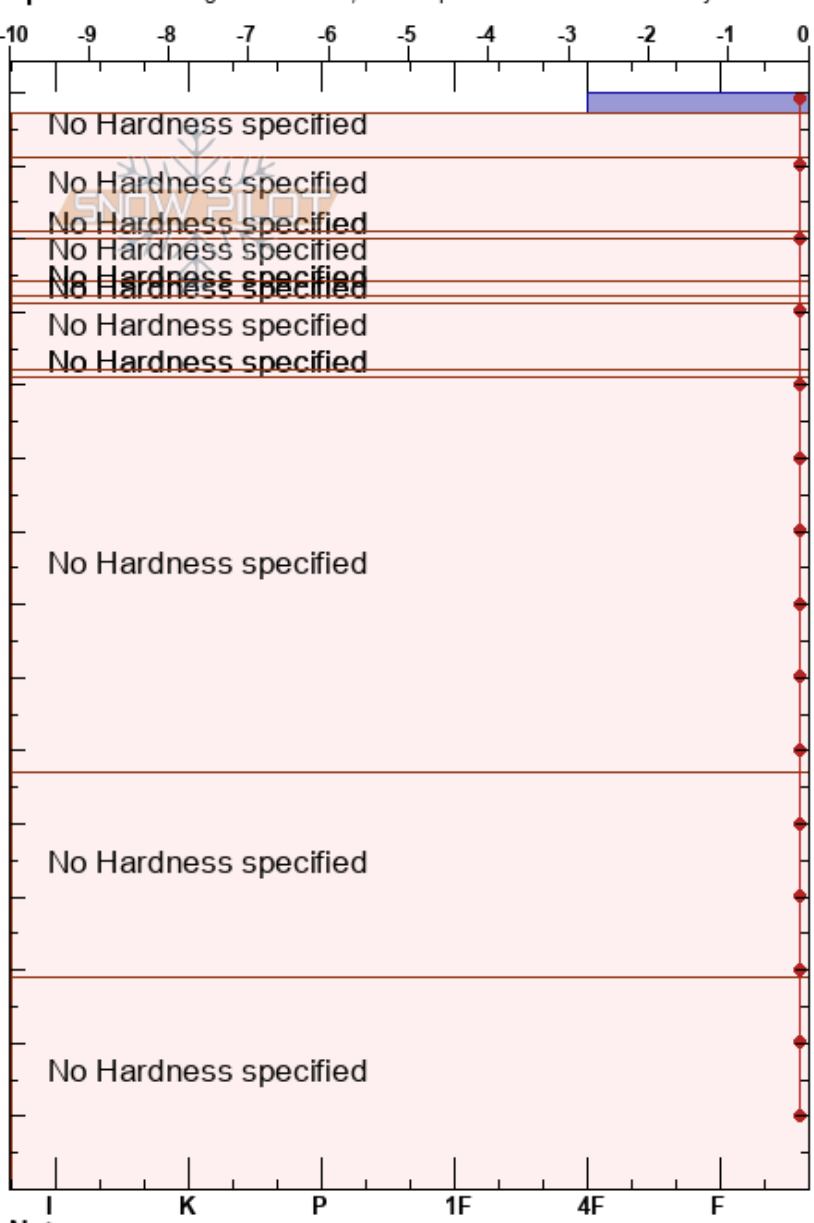

BB Alpine Weather Stat Chris Donahue
 Bridger Range 04/03/2021 - 11:30am
 MT Co-ord: 45.82902N, -110.92227W
 Elevation: 7402 ft Slope Angle: 0°
 Aspect: Wind Loading:
 Specifics: Pit dug in a Ski Area; Pit is representative of backcountry

Stability: Very Good HS: 150 Layer Notes:
 Air Temperature: 5°C
 Sky Cover: FEW
 Precipitation: NO
 Wind: Calm

Depth (cm)	Crystal		Moisture	ρ kg/m ³	Stability tests & Layer comments
	Form	Size			
150					
145	∩	2-3		385	
140	∩			312	
135	⊗			350	
130	∩			380	
125	∩			330	
120	∩			380	
115	•			430	
110	∩			440	
105				445	
100				400	
95				450	
90				430	
85	•			330	
80				350	
75					
70					
65					
60					
55					
50					
45	⊖				
40					
35					
30					
25					
20					
15	∧				
10					

Notes:

I K P 1F 4F F