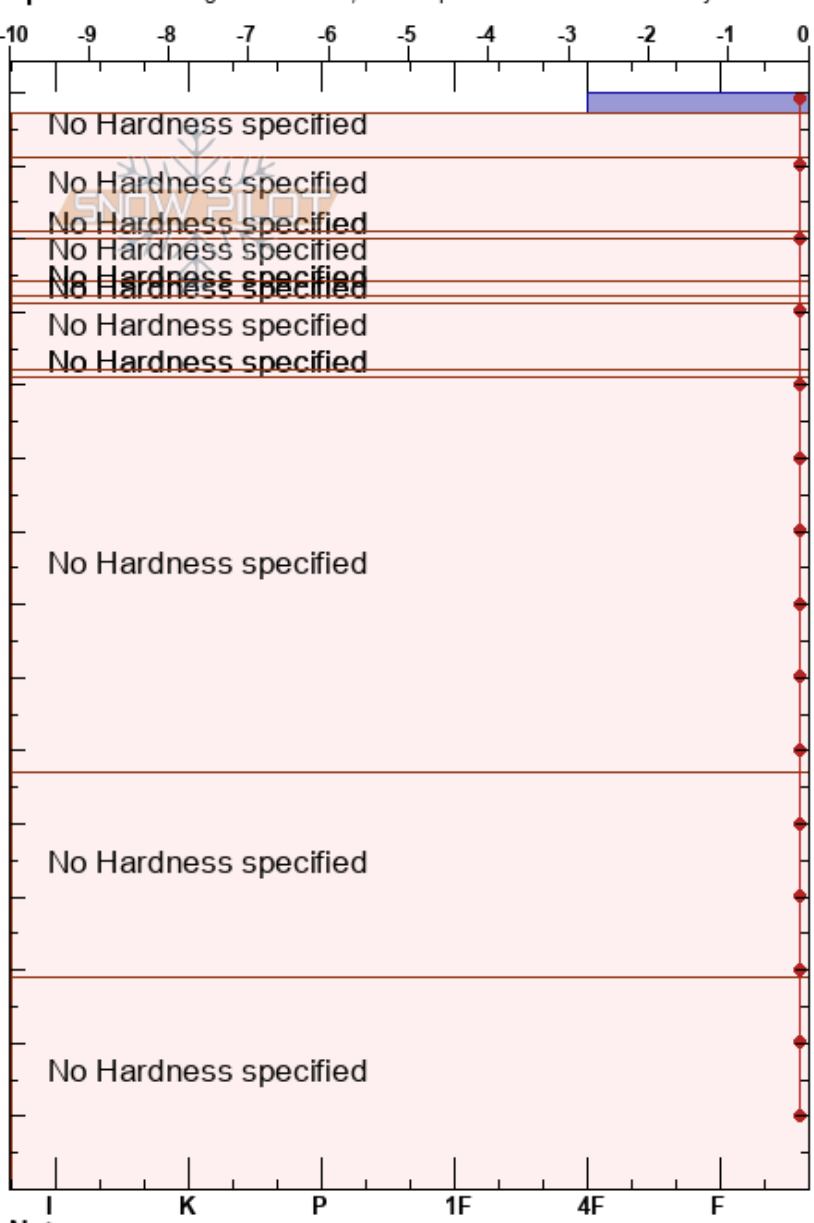

BB Alpine Weather Stat Chris Donahue
 Bridger Range 04/03/2021 - 11:30am
 MT Co-ord: 45.82902N, -110.92227W
 Elevation: 7402 ft Slope Angle: 0°
 Aspect: Wind Loading:
 Specifics: Pit dug in a Ski Area; Pit is representative of backcountry

Stability: Very Good HS: 150 Layer Notes:
 Air Temperature: 5°C
 Sky Cover: FEW
 Precipitation: NO
 Wind: Calm

Depth (cm)	Crystal		Moisture	ρ kg/m³	Stability tests & Layer comments
	Form	Size			
150					
145	∩	2-3		385	
140	∩			312	
135	■			350	
130	∩			380	
125	∩			330	
120	∩			380	
115	●			430	
110	∩			440	
105				445	
100				400	
95				450	
90				430	
85	●			330	
80				350	
75					
70					
65					
60					
55					
50					
45					
40	⊖				
35					
30					
25					
20					
15	∧				
10					
5					
0					