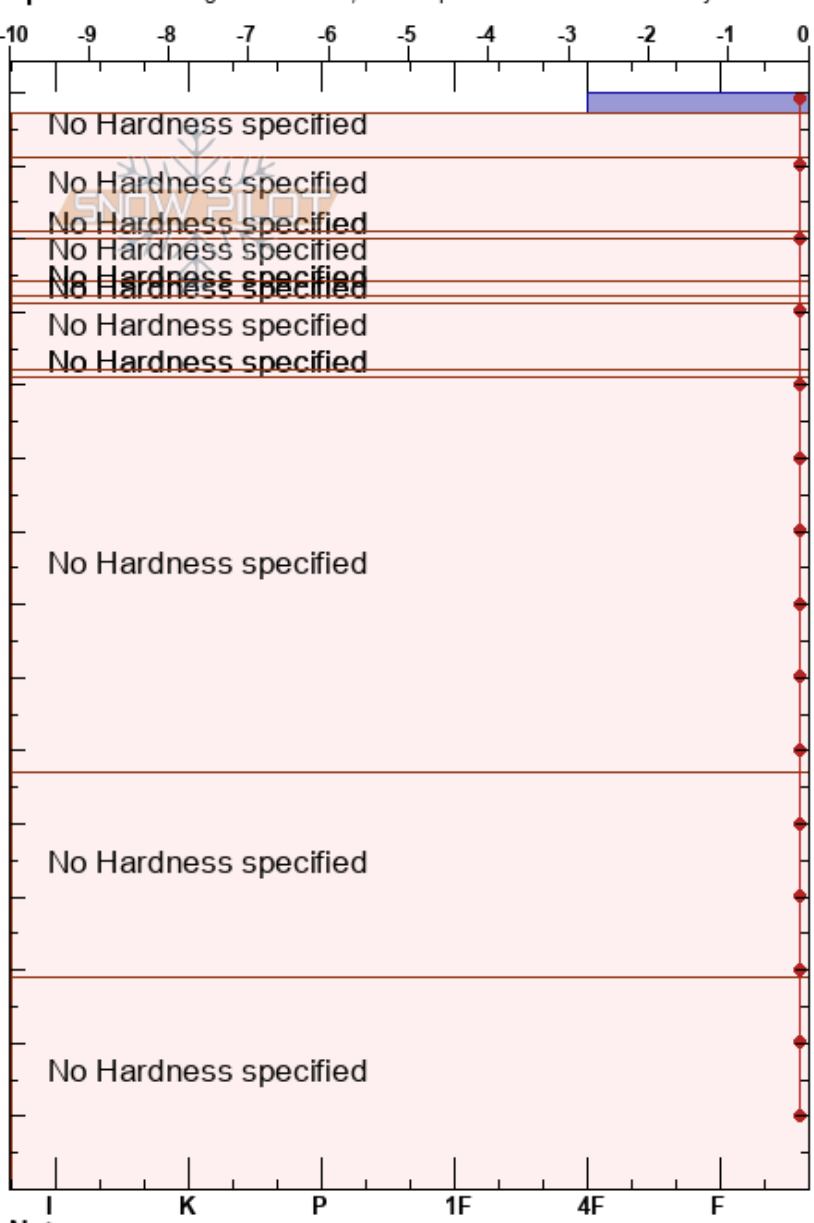

BB Alpine Weather Stat Chris Donahue  
 Bridger Range 04/03/2021 - 11:30am  
 MT Co-ord: 45.82902N, -110.92227W  
 Elevation: 7402 ft Slope Angle: 0°  
 Aspect: Wind Loading:  
 Specifics: Pit dug in a Ski Area; Pit is representative of backcountry

Stability: Very Good HS: 150 Layer Notes:  
 Air Temperature: 5°C  
 Sky Cover: FEW  
 Precipitation: NO  
 Wind: Calm

Height (cm)	Crystal		Moisture	ρ kg/m³	Stability tests & Layer comments
	Form	Size			
150					
145	∩	2-3		385	
140	∩			312	
135	⊙			350	
130	■			380	
125	∩			380	
120	∩			330	
115	•			380	
110	∩			430	
105				440	
100				445	
95				400	
90				450	
85				430	
80	•			330	
75				350	
70					
65					
60					
55					
50					
45					
40	⊖				
35					
30					
25					
20					
15	∧				
10					

Notes:

I K P 1F 4F F