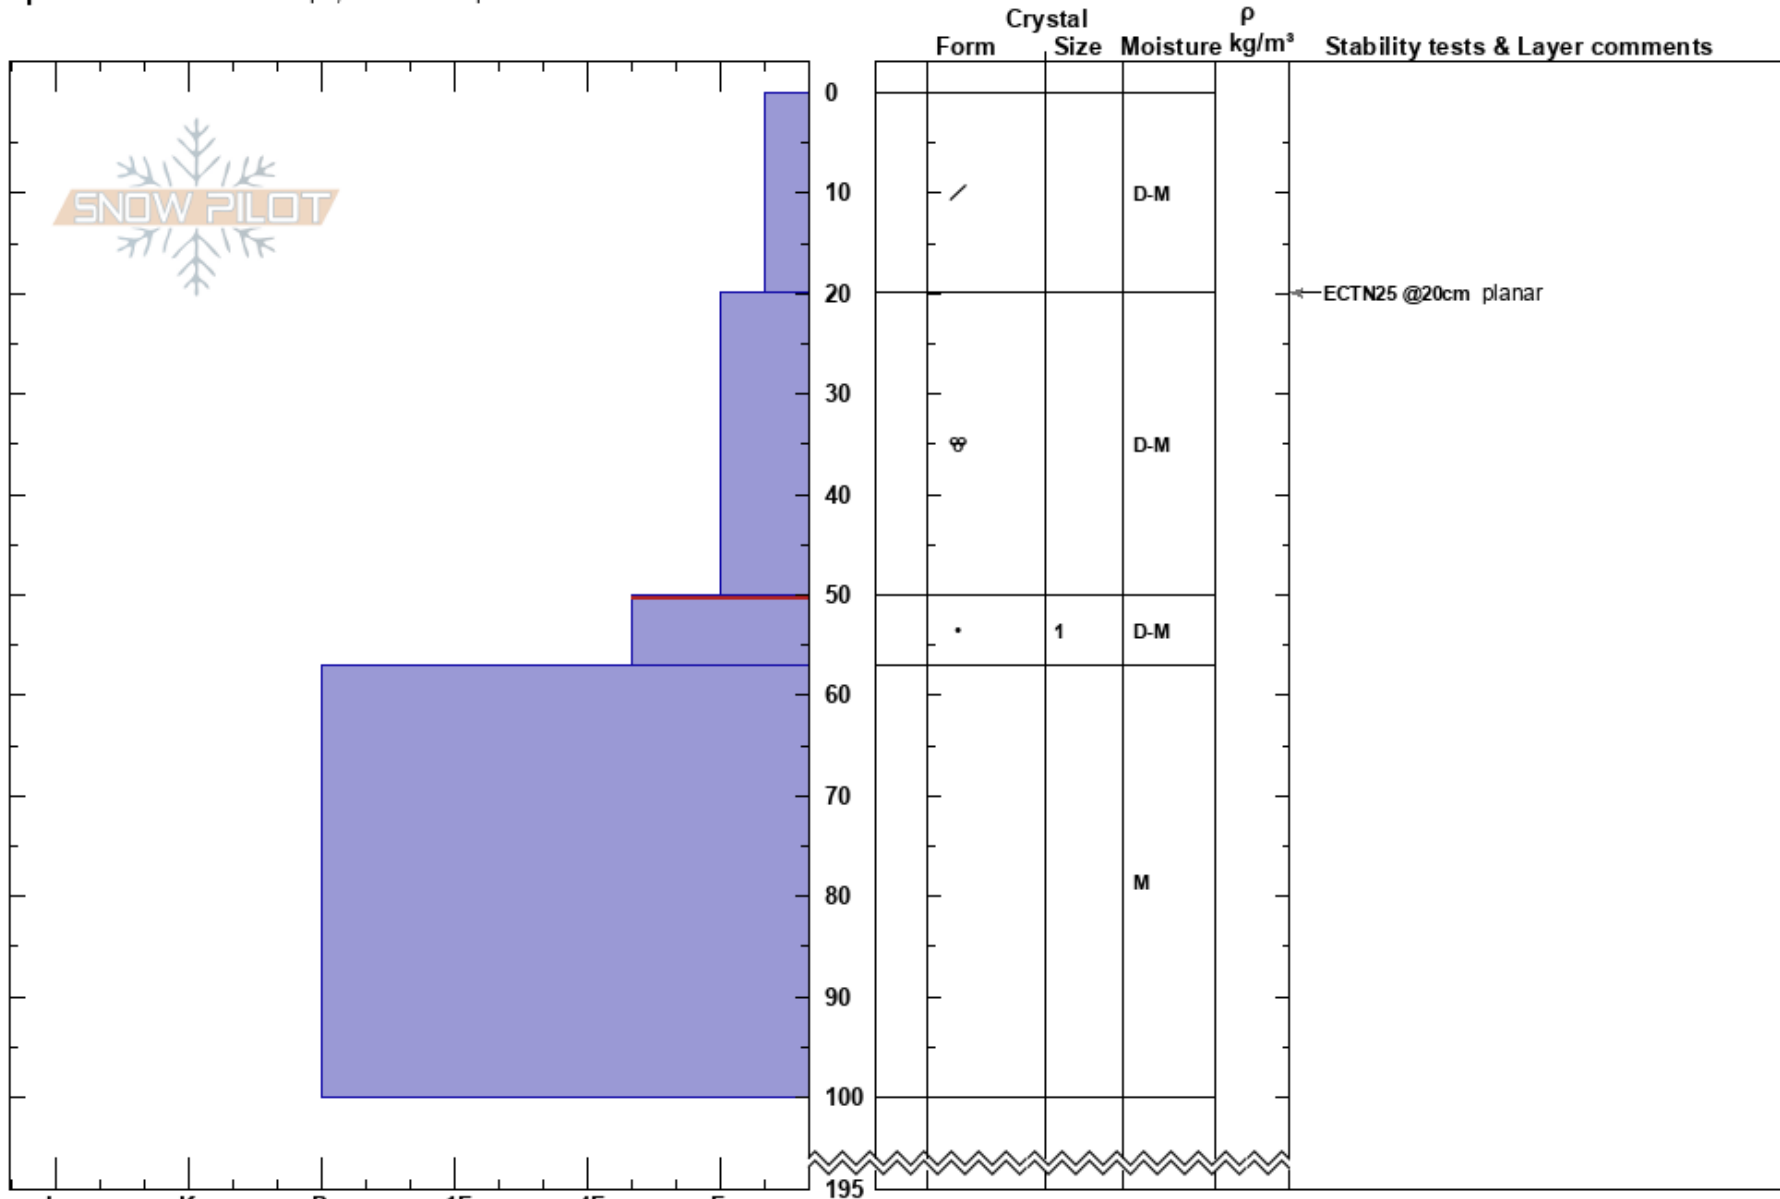

NE Mt Darby
 Aoraki/Mt Cook
 New Zealand
Elevation: 2439 m
Aspect: 50°

Sooji Clarkson
 03/07/2021 - 10:30
Co-ord: -43.76479S, 170.01763W
Slope Angle: 39°
Wind Loading: yes

Stability: Good **HS:** 195 **Layer Notes:**
Air Temperature: 1°C **PF:** 20 50-57cm: Problematic layer
Sky Cover: CLR **PS:** 10
Precipitation: NO
Wind: Calm

Specifics: Ski tracks on slope; We skied slope

Notes: slight loading lee to SW