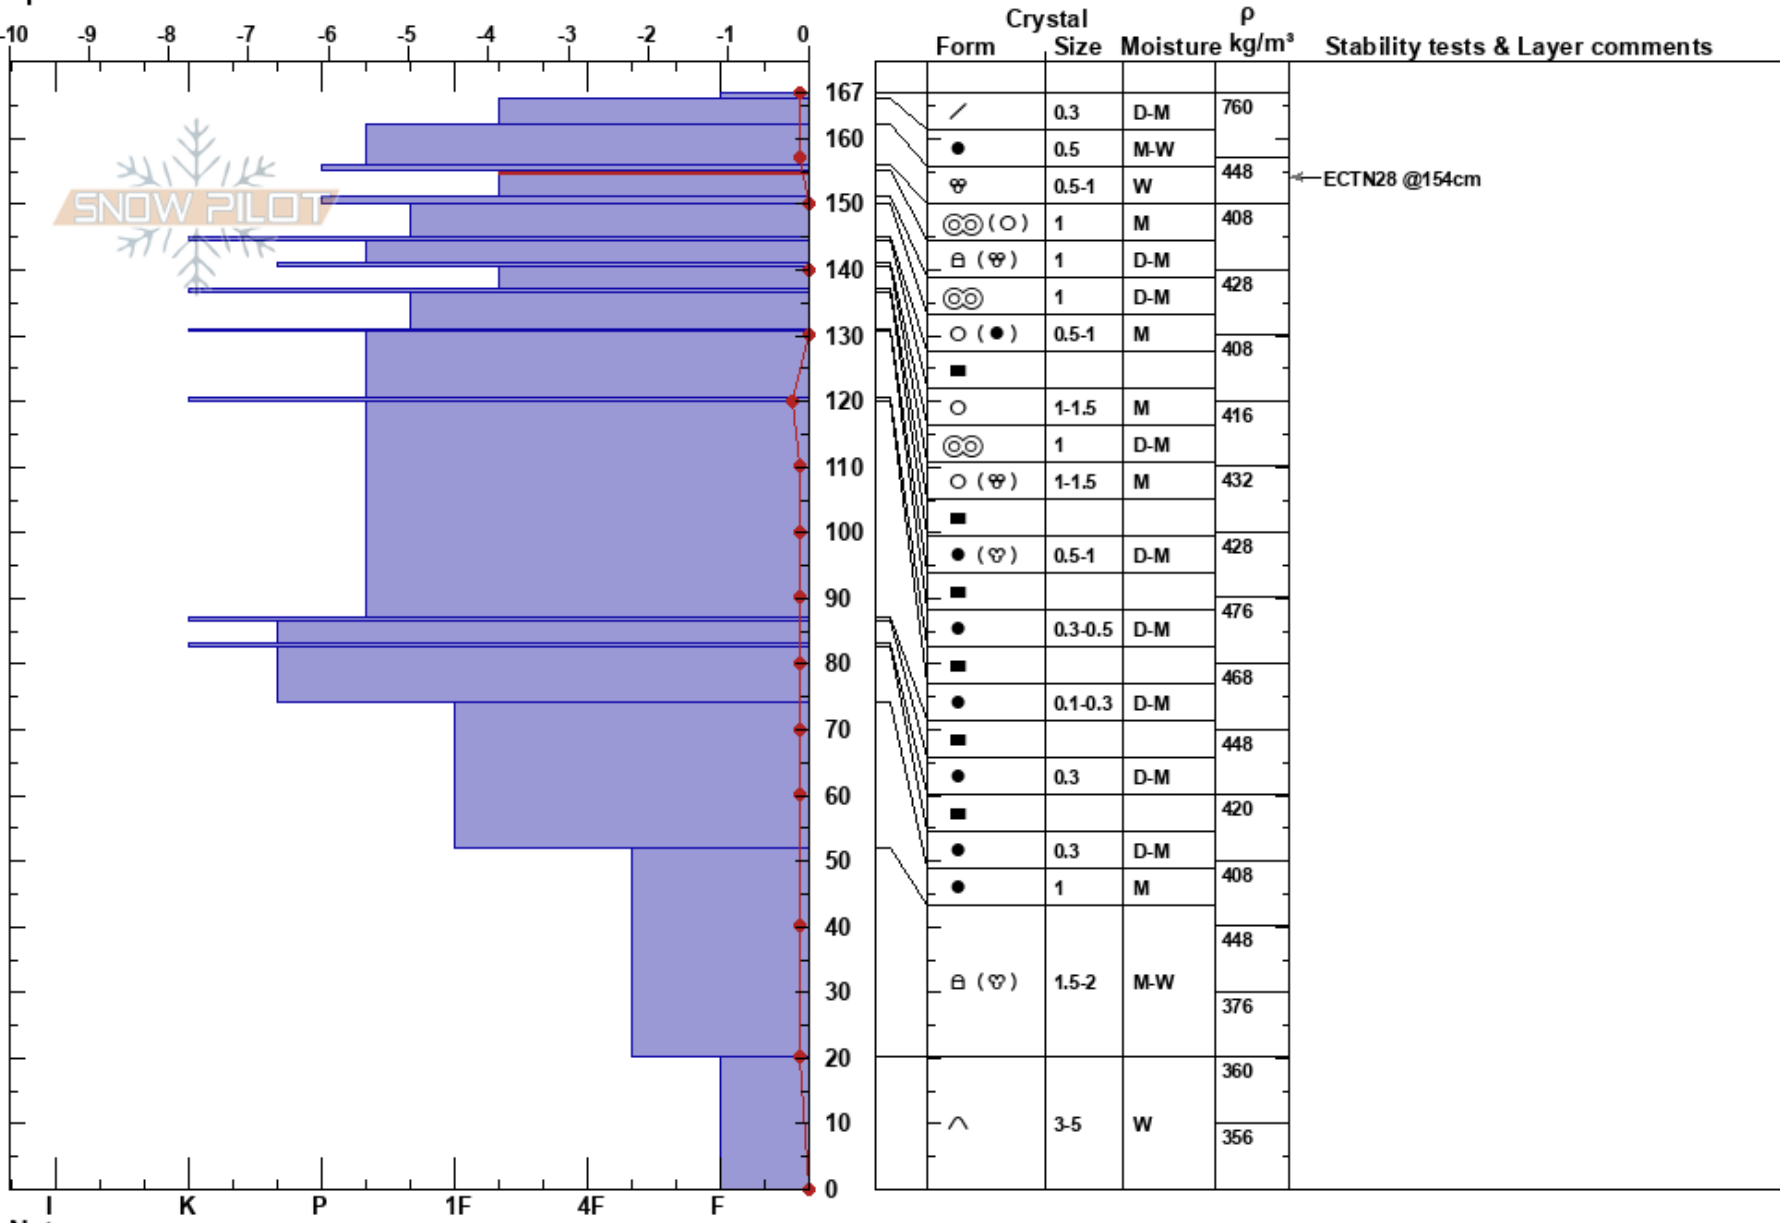

HGWX20210424
 Bridger Range
 MT
 Elevation: 7350 ft
 Aspect: E
 Specifics:

Zachary Miller
 04/24/2021 - 1:30pm
 Co-ord: 45.83598N, -110.93398W
 Slope Angle: 5°
 Wind Loading:

Stability: Very Good HS: 167 Layer Notes:
 Air Temperature: 6°C PF: 5 155-151cm: Problematic layer
 Sky Cover: OVC PS: 2
 Precipitation: NO
 Wind: Calm