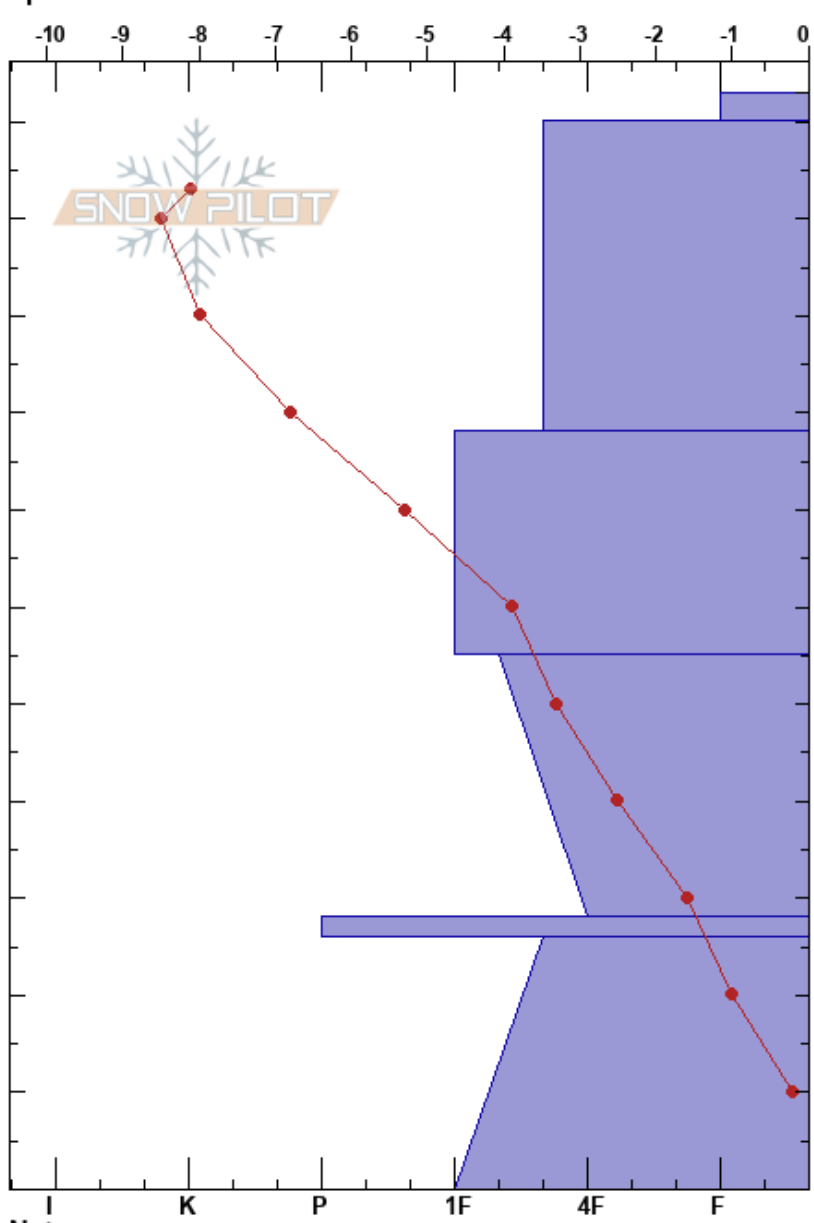

GE Shot Plot Full  
 Sunshine Village  
 AB  
 Elevation: 2270 m  
 Aspect:  
 Specifics:

Austin Goodine  
 31/12/2019 - 13:00  
 Co-ord: 51.08981N, -115.75577W  
 Slope Angle: 0°  
 Wind Loading: no

Stability:  
 Air Temperature: -6.8°C PF: 40  
 Sky Cover: BKN  
 Precipitation: S-1  
 Wind: W Light Breeze

Layer Notes:

Height (cm)	Crystal		Moisture	$\rho$ kg/m <sup>3</sup>	Stability tests & Layer comments
	Form	Size			
113	*	2			
110	*r	1	D		
100	/	0.5-1	D		
80					← CT22, RP @78cm
78	⊖	1-2	D		
55					
55	□	2-3	D		
30	⊙⊙		D		
10	□	2-3	D		