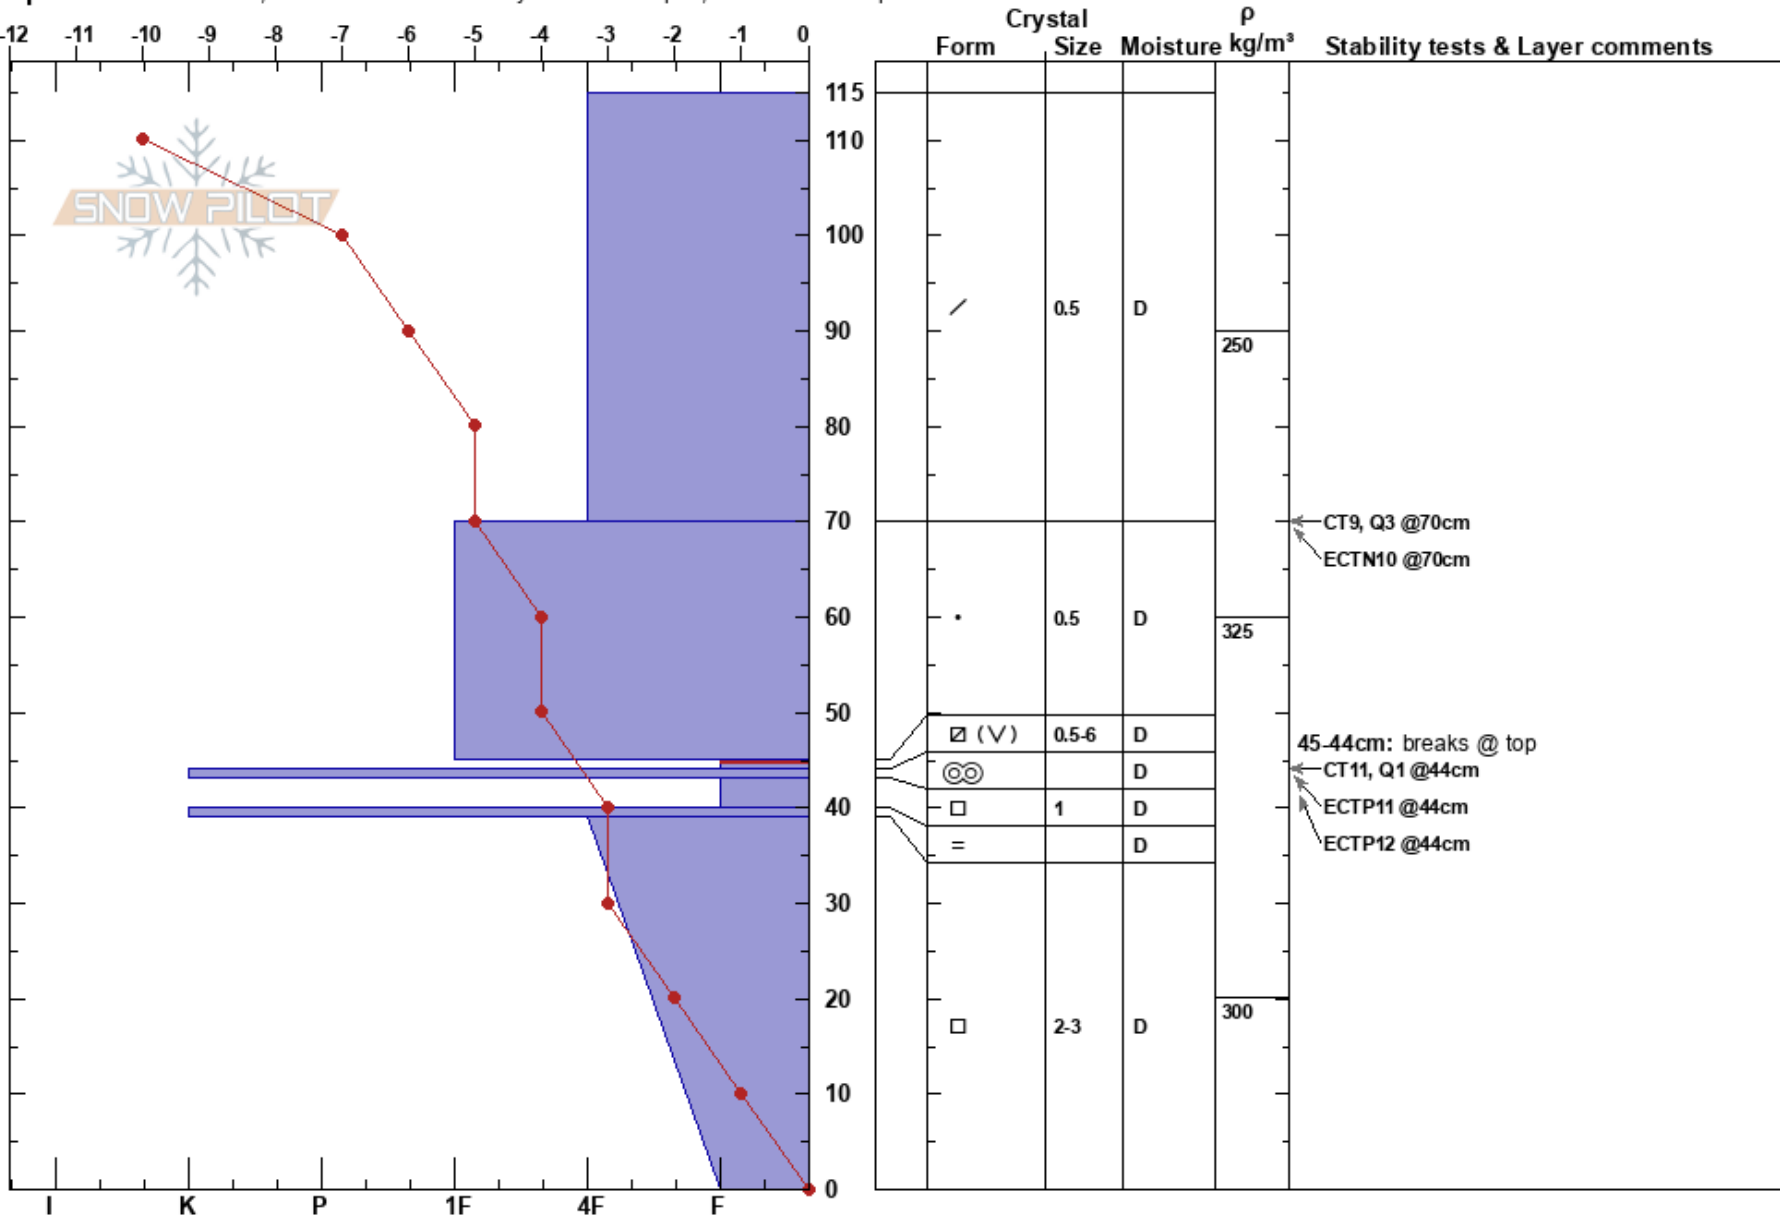

NAS-Bald Peak  
 Henry Mtns  
 MT  
 Elevation: 10080 ft  
 Aspect: 210°

Stephanie Boyd  
 10/19/2017 - 5:00pm  
 Co-ord: 44.72442N, -111.34815W  
 Slope Angle: 34°  
 Wind Loading: previous

Stability: Poor  
 Air Temperature: -5°C  
 Sky Cover: BKN  
 Precipitation: S-1  
 Wind: S Light Breeze

HS: 115  
 PF: 20  
 45-44cm: breaks @ top  
 45-44cm: Problematic layer

Specifics: Practice Pit; Recent avalanche activity on similar slopes; Ski tracks on slope

Notes: