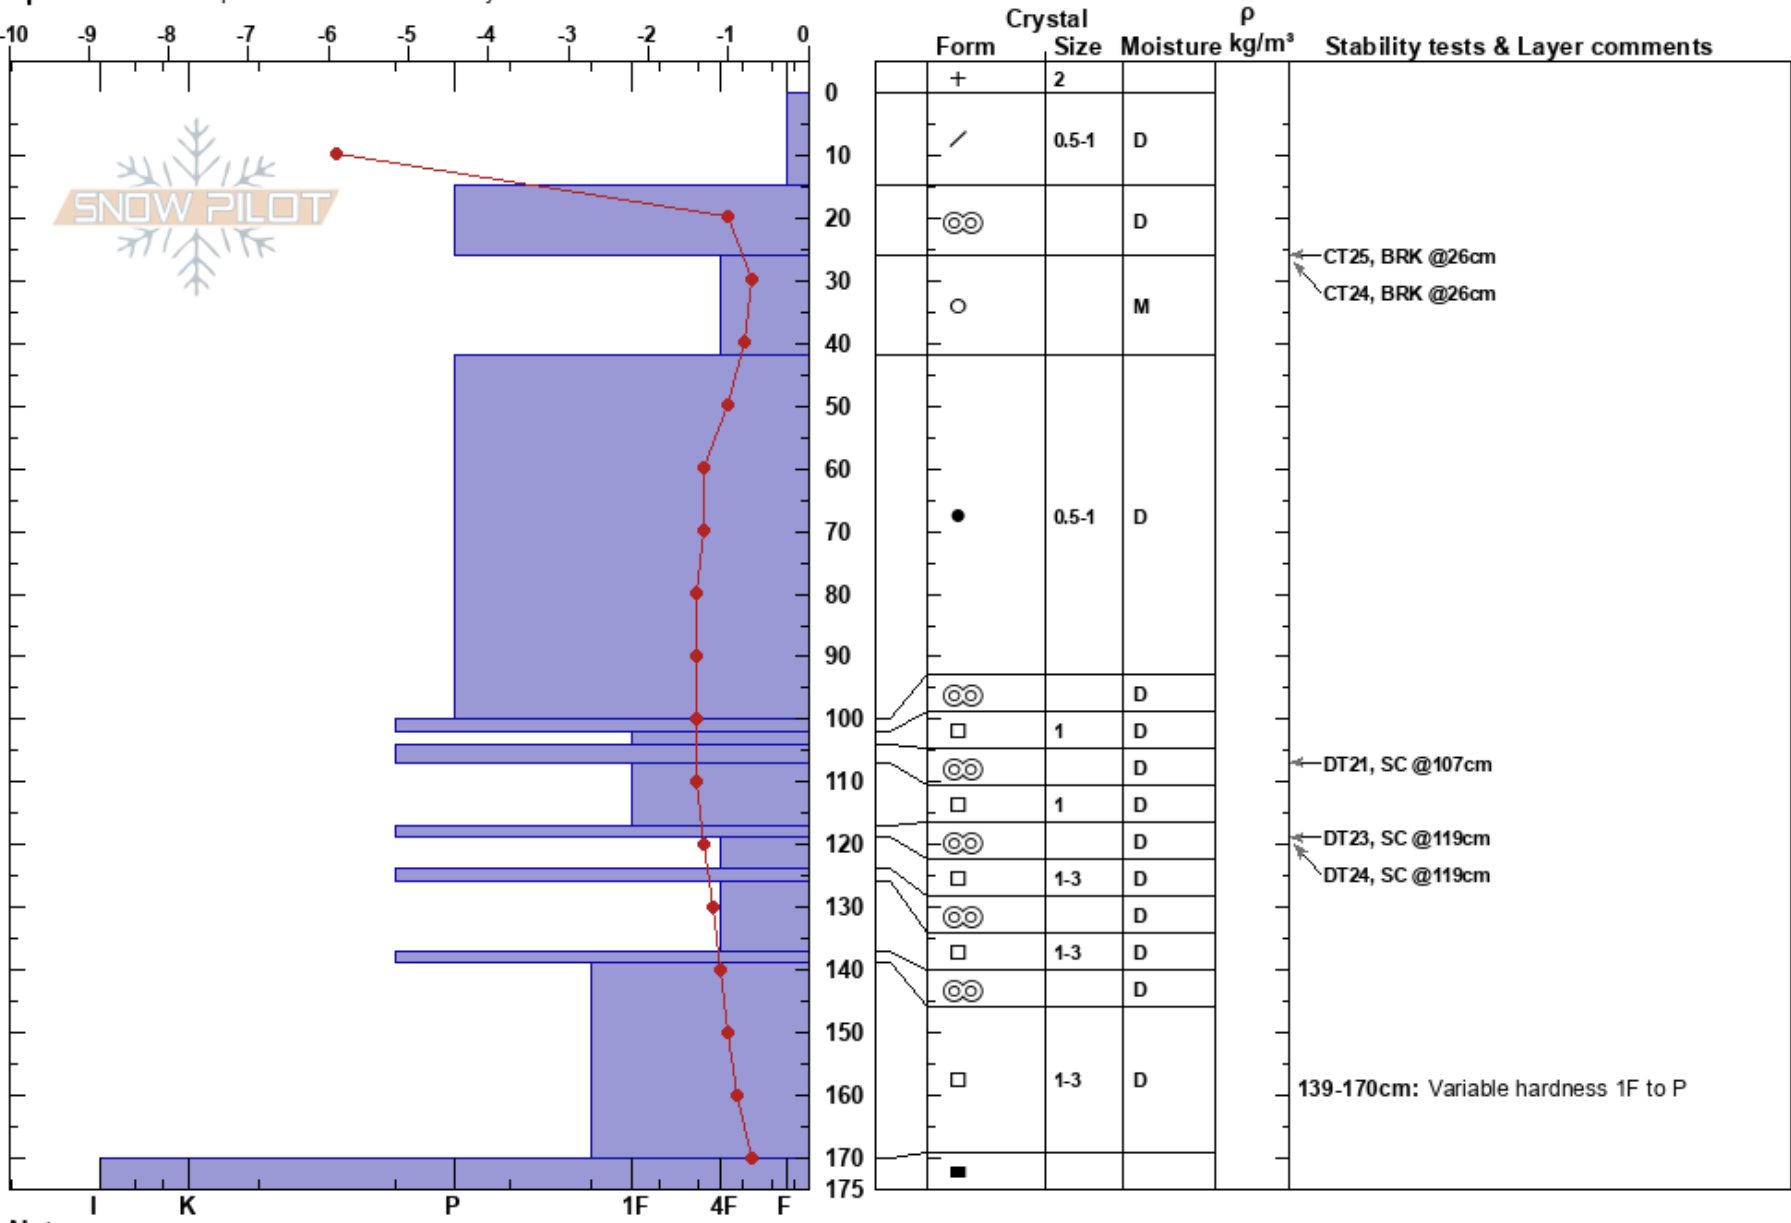

Beacon Basin  
 Canadian Rockies  
 AB  
**Elevation:** 1740 m  
**Aspect:** N  
**Specifics:** Pit is representative of backcountry

Madeline Martin  
 26/12/2019 - 11:15  
**Co-ord:**  
**Slope Angle:** 25°  
**Wind Loading:** no

**Stability:**  
**Air Temperature:** -9.5°C  
**Sky Cover:** FEW  
**Precipitation:** S-1  
**Wind:** SE Light Breeze

**HS:** 175  
**PF:** 15  
**Layer Notes:** 139-170cm: Variable hardness 1F to P

**Notes:** Open slope BTL, very sheltered