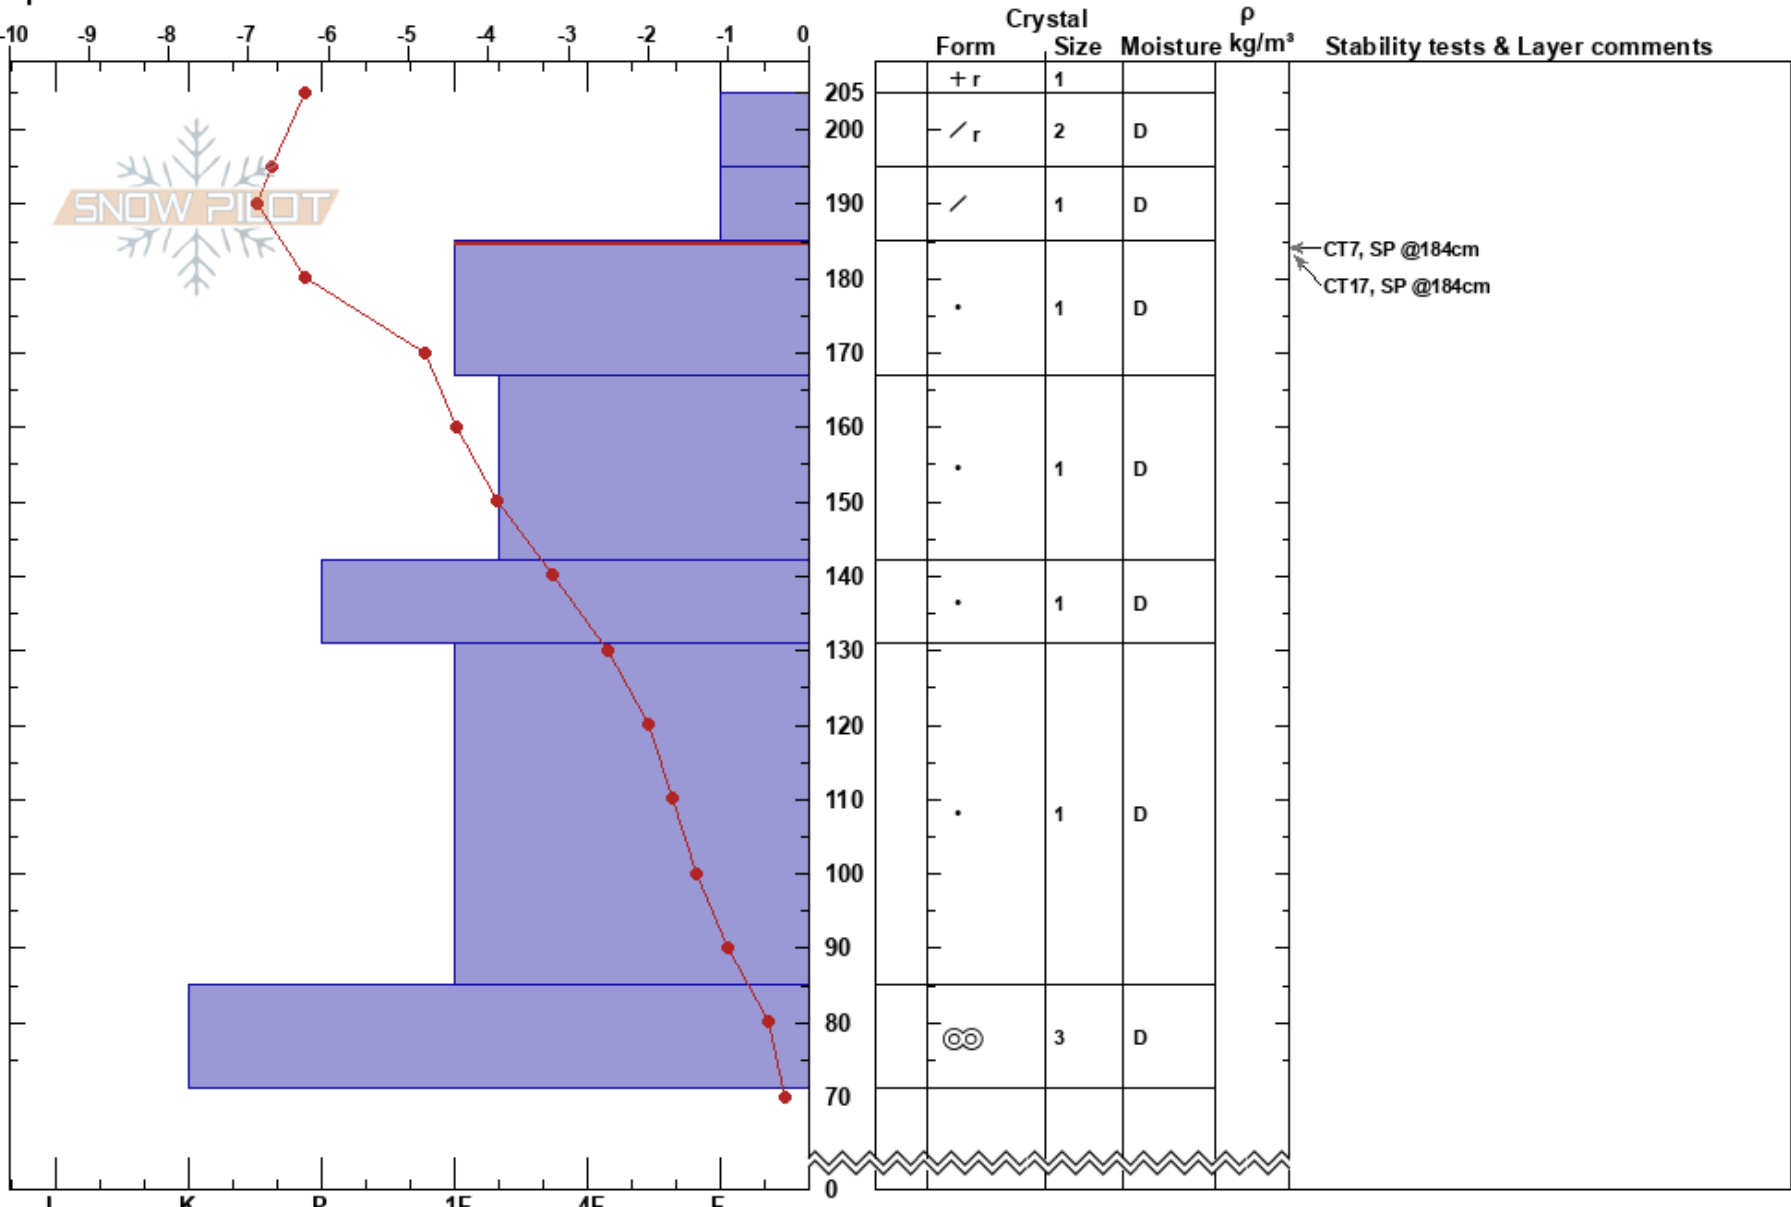

Sunrise Glades
 Monashee
 BC
 Elevation: 596 m
 Aspect: E
 Specifics:

Olivia Johnson
 01/12/2019 - 11:20
 Co-ord: 50.24309N, -118.63037W
 Slope Angle: 12°
 Wind Loading:

Stability:
 Air Temperature: -5.4°C PF: 55 185-167cm: Problematic layer
 Sky Cover: OVC
 Precipitation: S-1
 Wind: Calm

Layer Notes:

Notes: Gladed area, sheltered, treeline, pit dug on convex roll