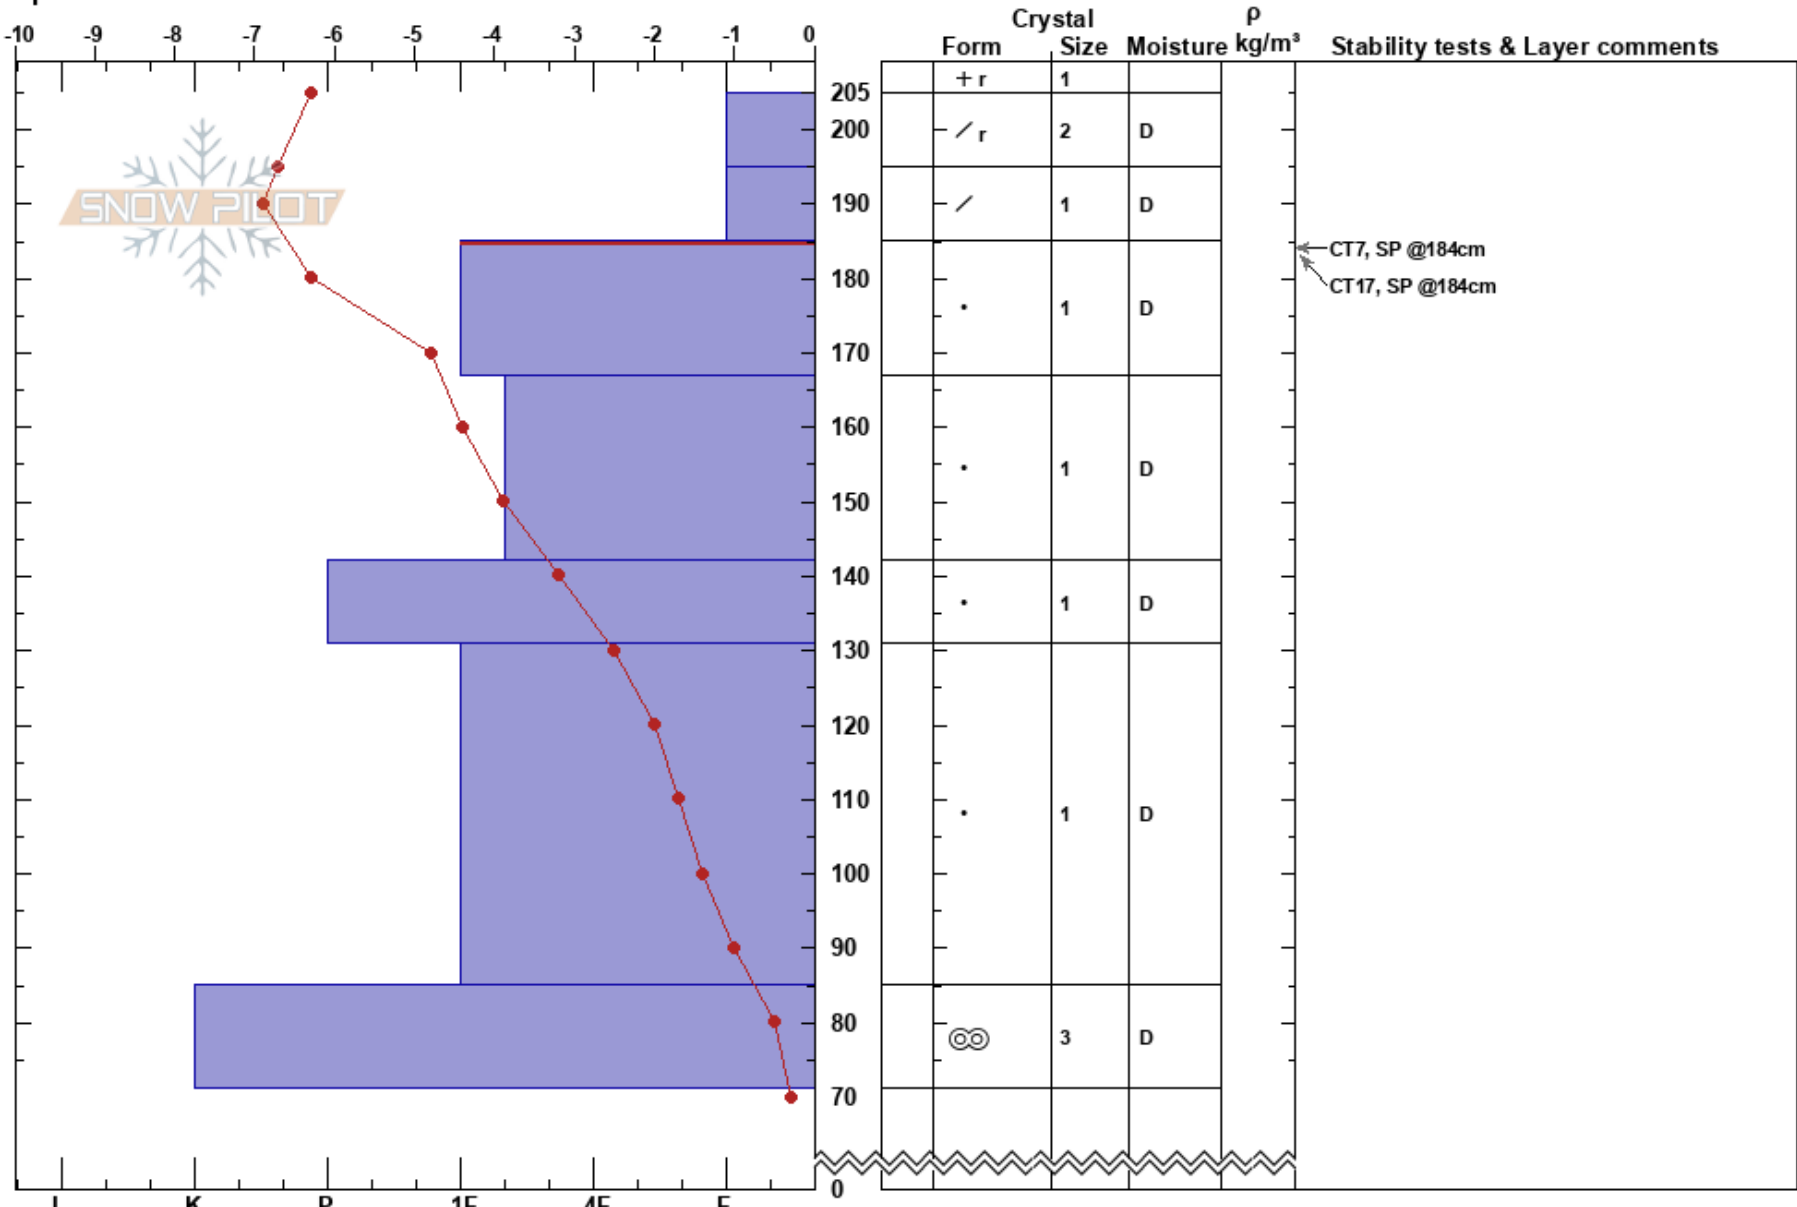

Sunrise Glades
 Monashee
 BC
 Elevation: 596 m
 Aspect: E
 Specifics:

Olivia Johnson
 01/12/2019 - 11:20
 Co-ord: 50.24309N, -118.63037W
 Slope Angle: 12°
 Wind Loading:

Stability:
 Air Temperature: -5.4°C PF: 55 185-167cm: Problematic layer
 Sky Cover: OVC
 Precipitation: S-1
 Wind: Calm

Notes: Gladed area, sheltered, treeline, pit dug on convex roll