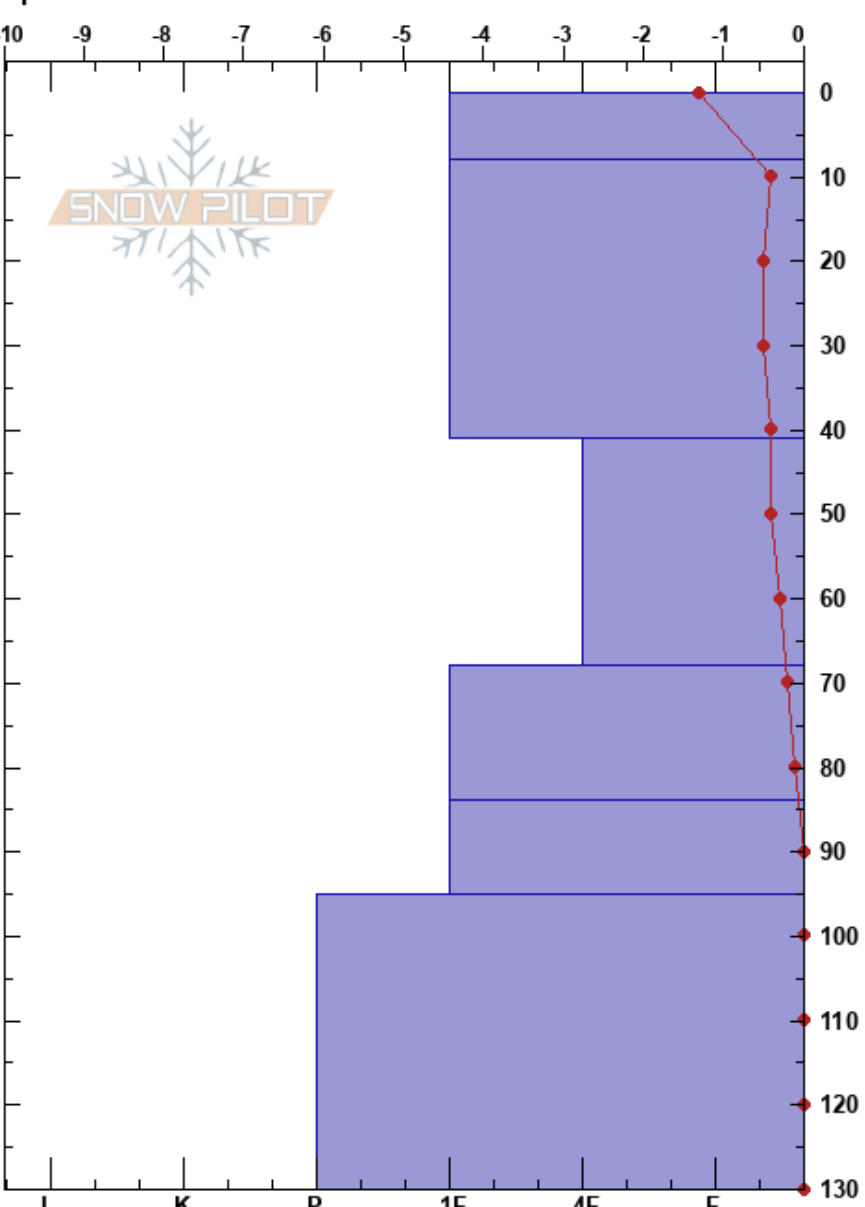

Fiescheralp 2
 Switzerland
 Elevation: 2220 m
 Aspect:
 Specifics:

Zoe Jones
 20/03/2019 - 08:00
 Co-ord: 46.41200N, 8.10200W
 Slope Angle:
 Wind Loading:

Stability:
 Air Temperature:
 Sky Cover:
 Precipitation:
 Wind:

Layer Notes:

Form	Crystal		ρ kg/m ³	Stability tests & Layer comments
	Size	Moisture		
○		D		
○		D		
○		D		
○		D		
●		D		
□		D-M		
□		D-M		

Notes:

I K P 1F 4F F