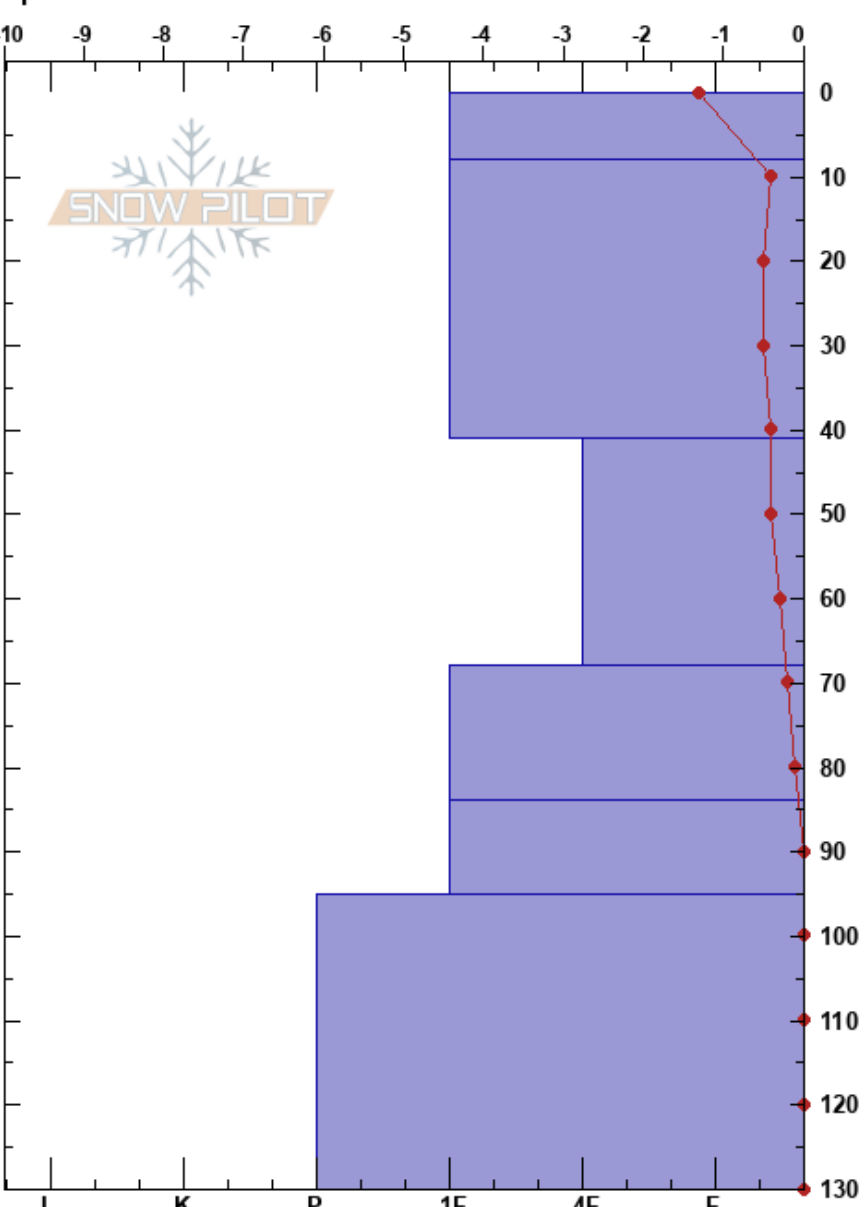

Fiescheralp 2  
 Switzerland  
 Elevation: 2220 m  
 Aspect:  
 Specifics:

Zoe Jones  
 20/03/2019 - 08:00  
 Co-ord: 46.41200N, 8.10200W  
 Slope Angle:  
 Wind Loading:

Stability:  
 Air Temperature:  
 Sky Cover:  
 Precipitation:  
 Wind:

Layer Notes:

Notes:

Form	Crystal		$\rho$ kg/m <sup>3</sup>	Stability tests & Layer comments
	Size	Moisture		
○		D		
○		D		
○		D		
○		D		
●		D		
□		D-M		
□		D-M		