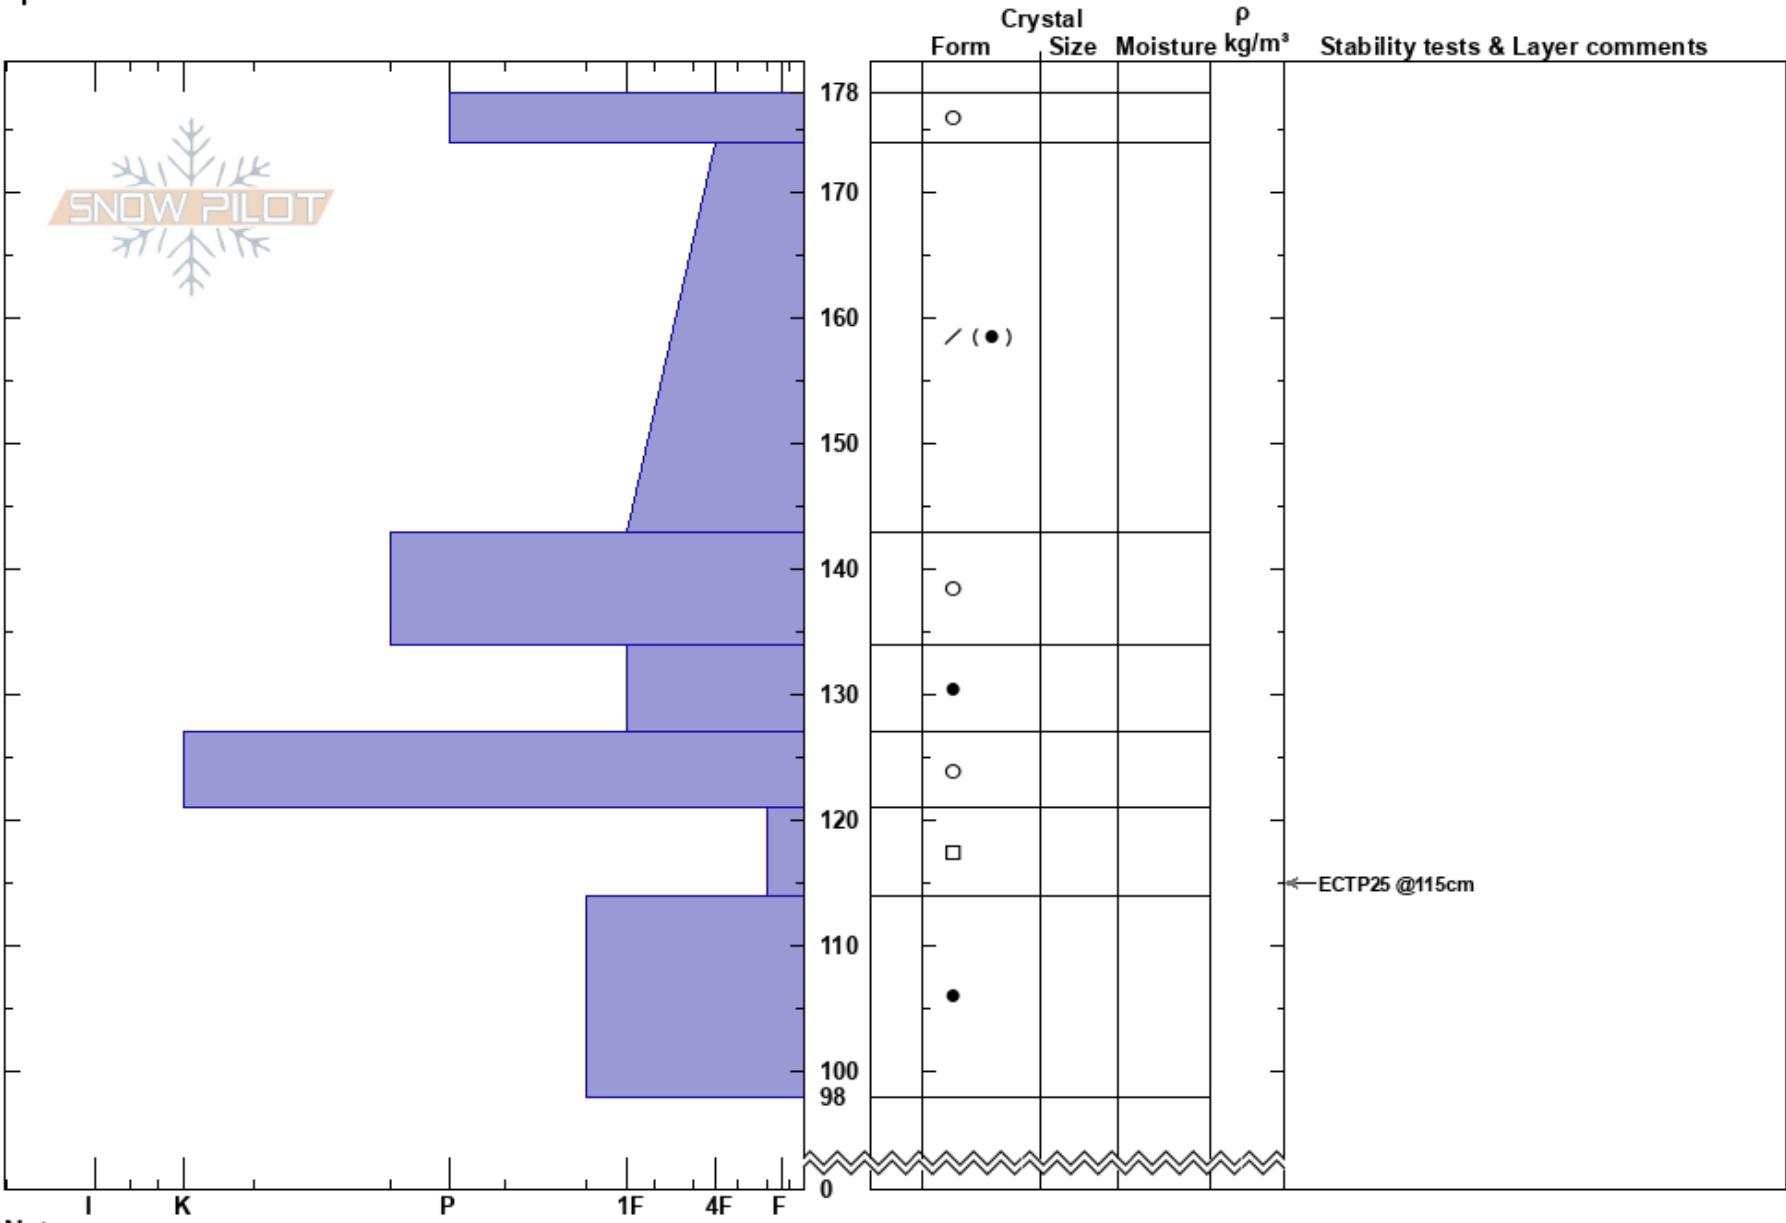

Clover  
 Sawatch  
 CO  
 Elevation: 11749 ft  
 Aspect: SE  
 Specifics:

Bo Torrey  
 04/01/2021 - 10:24am  
 Co-ord: 38.56327N, -106.33297W  
 Slope Angle: 32°  
 Wind Loading: previous

Stability:  
 Air Temperature:  
 Sky Cover: CLR  
 Precipitation: NO  
 Wind: SW Light Breeze

HS: 178  
 Layer Notes:  
 121-114cm: Problematic layer

Notes: