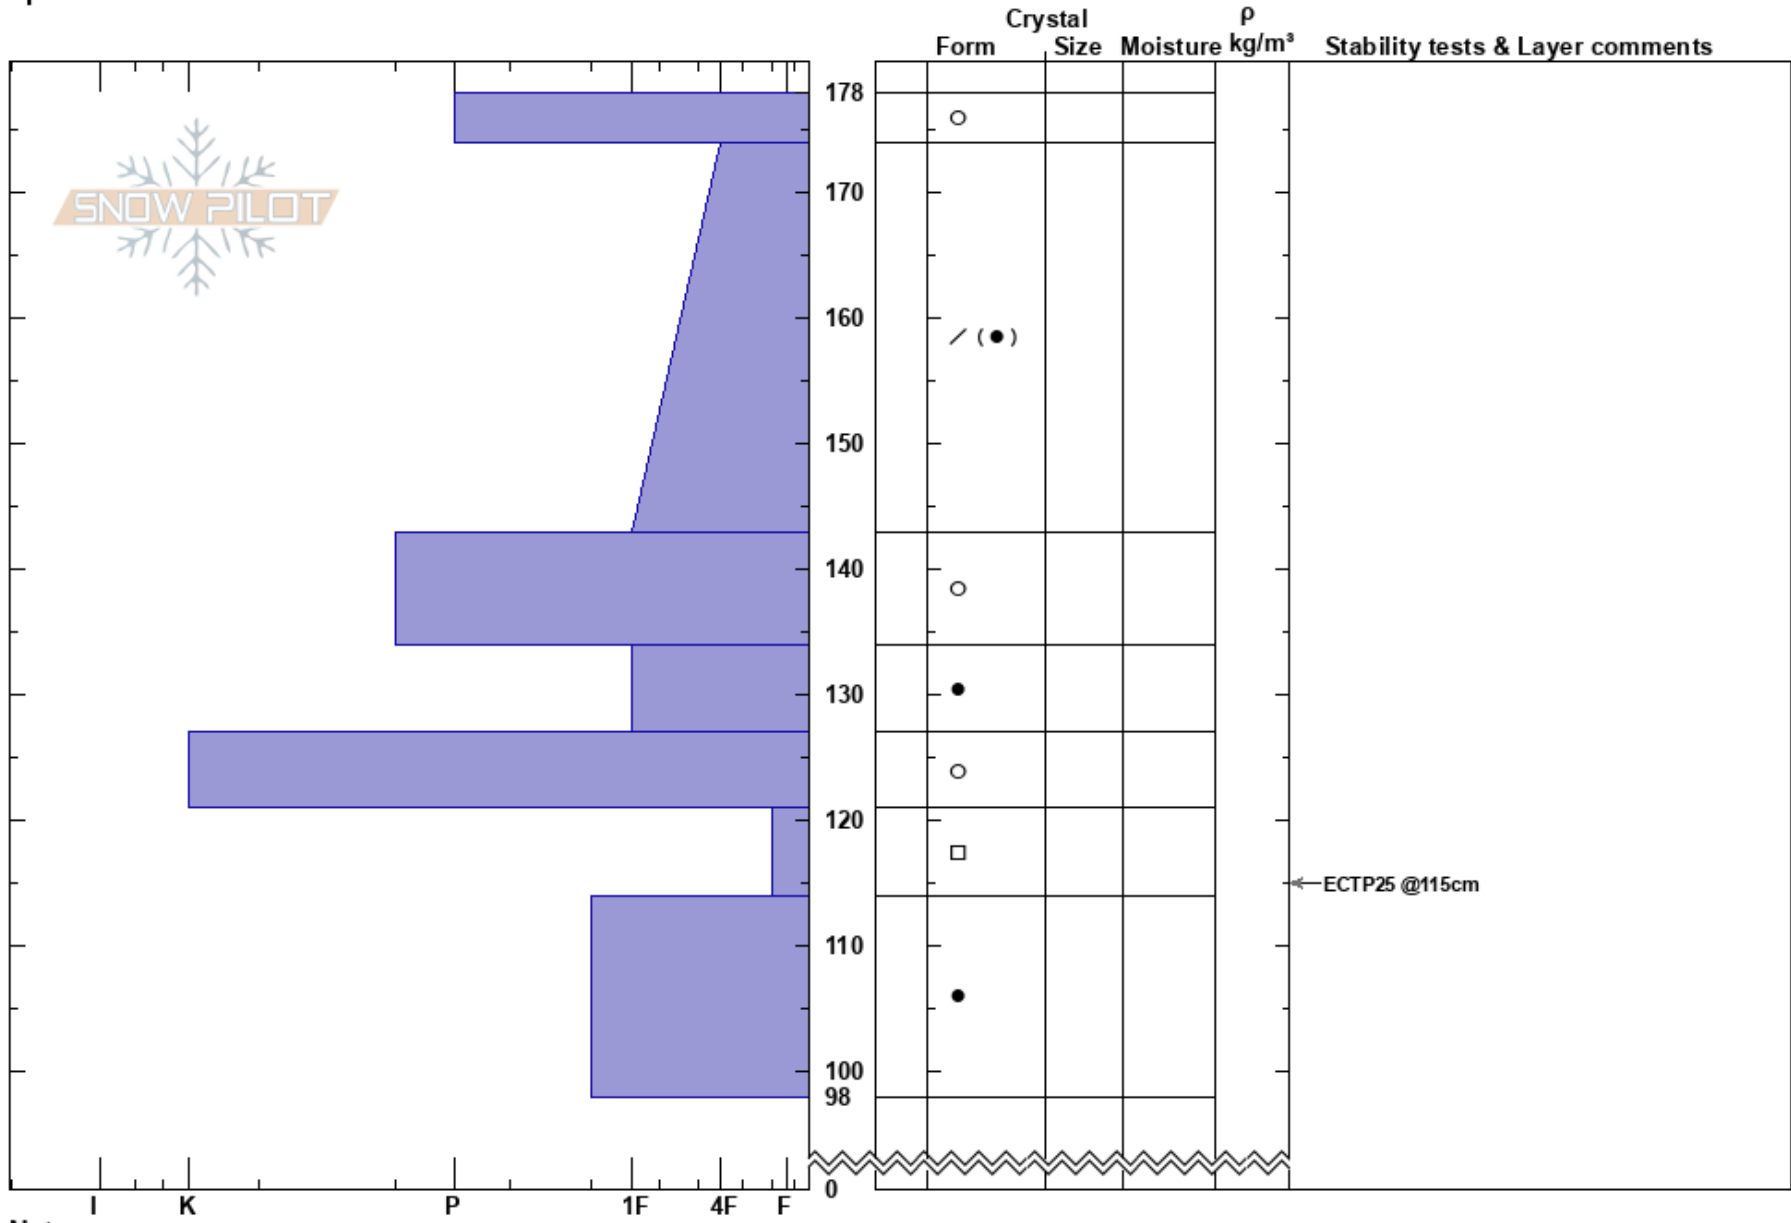

Clover
 Sawatch
 CO
 Elevation: 11749 ft
 Aspect: SE
 Specifics:

Bo Torrey
 04/01/2021 - 10:24am
 Co-ord: 38.56327N, -106.33297W
 Slope Angle: 32°
 Wind Loading: previous

Stability:
 Air Temperature:
 Sky Cover: CLR
 Precipitation: NO
 Wind: SW Light Breeze

HS: 178
 Layer Notes:
 121-114cm: Problematic layer

Notes: