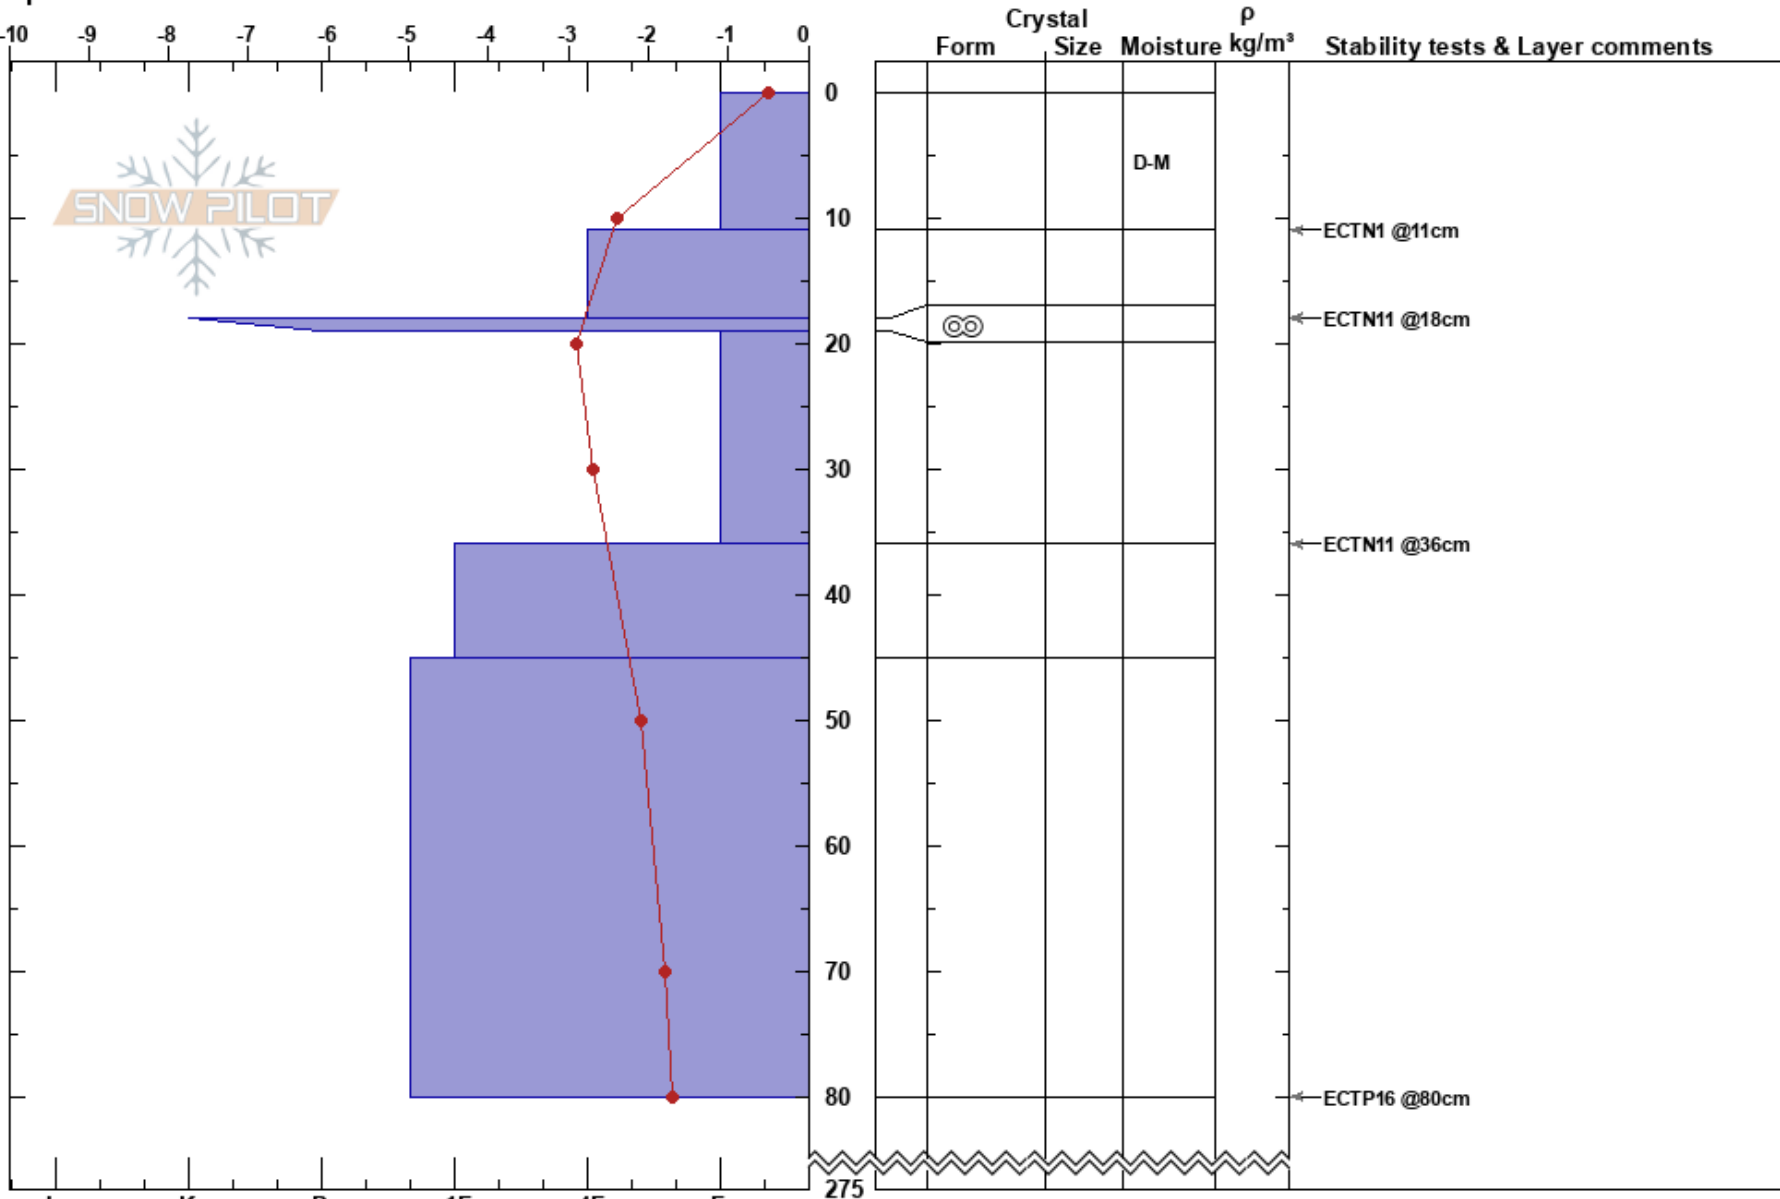

Seines 1 apr  
 Hemavan  
 Sweden  
 Elevation: 769 m  
 Aspect: 110°  
 Specifics:

Mojo Andersson  
 01/04/2021 - 12:45  
 Co-ord: 65.78839N, 14.96427E  
 Slope Angle: 27°  
 Wind Loading: yes

Stability:  
 Air Temperature: -1.8°C PF: 28  
 Sky Cover: OVC  
 Precipitation: S-1  
 Wind: W Moderate

Layer Notes:

Notes: