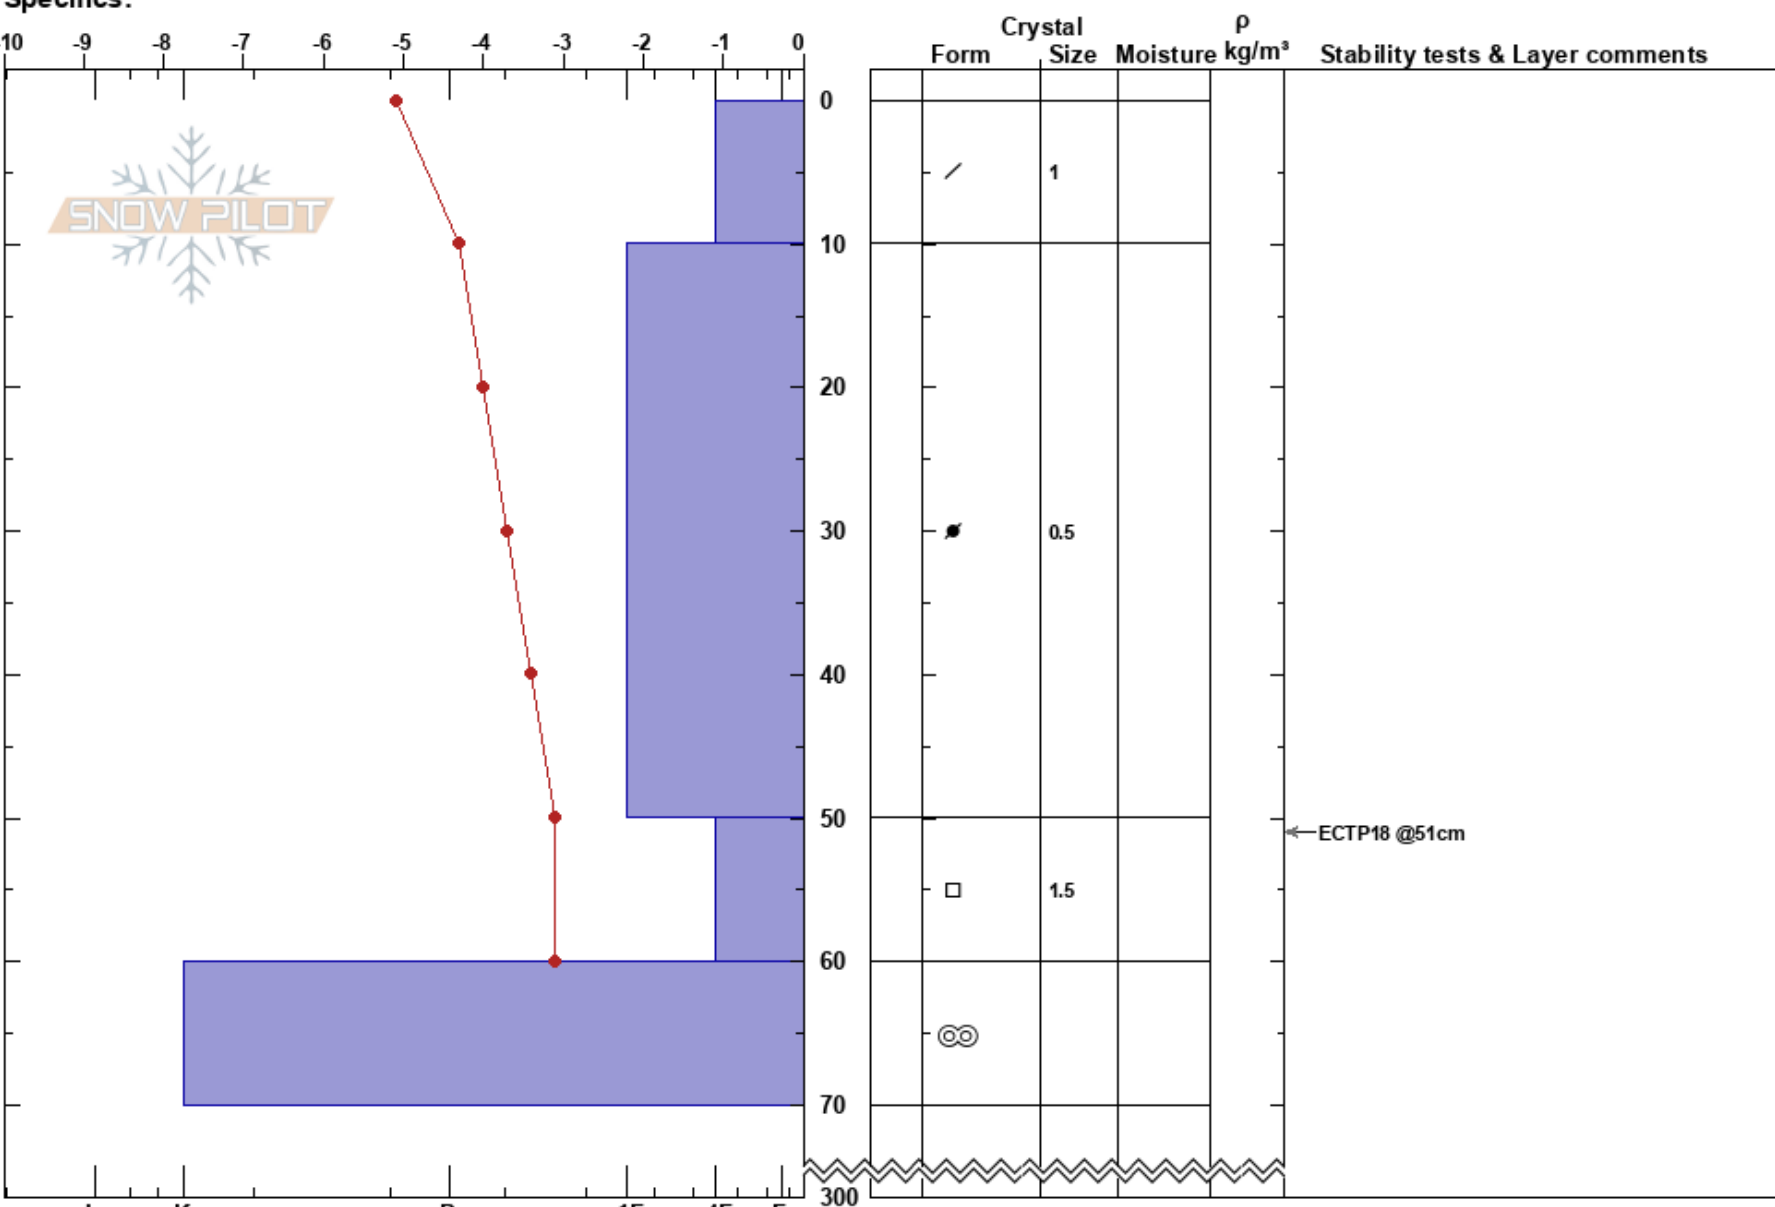

Solravinen
 Åreskutan
 Sweden
 Elevation: 1255 m
 Aspect: SE
 Specifics:

Oskar Brodén
 01/04/2021 - 11:15
 Co-ord: 63.42575N, 13.09030E
 Slope Angle: 20°
 Wind Loading: yes

Stability:
 Air Temperature: -5.3°C PF: 10
 Sky Cover: OVC
 Precipitation: S-1
 Wind: W Moderate

Layer Notes:

Notes: