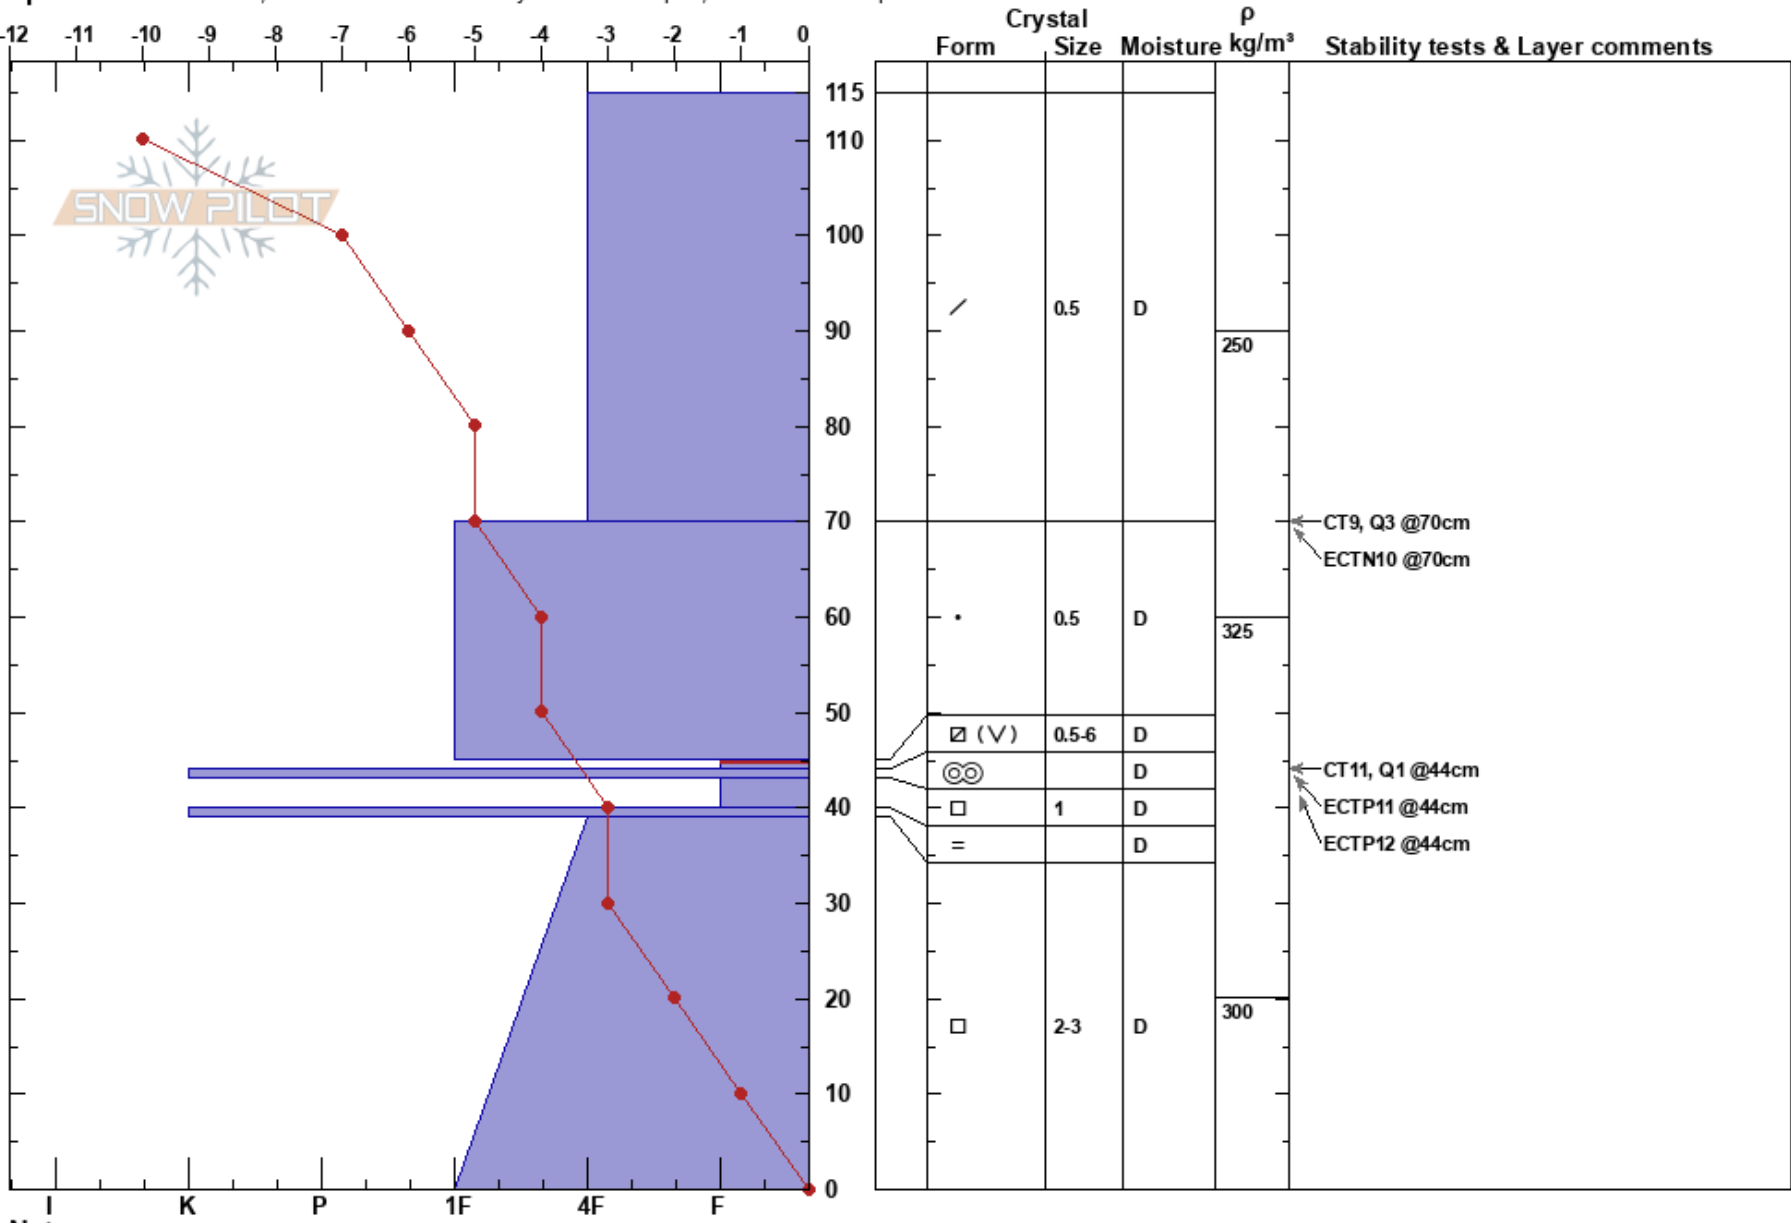

NAS Practice  
 Absaroka Range  
 MT  
**Elevation:** 10345 ft  
**Aspect:** 183°

Josh Olsen  
 10/17/2017 - 3:00pm  
**Co-ord:** 45.38786N, -110.48783E  
**Slope Angle:** 39°  
**Wind Loading:** previous

**Stability:** Poor  
**Air Temperature:** -5°C  
**Sky Cover:** BKN  
**Precipitation:** S-1  
**Wind:** S Light Breeze

**HS:** 115  
**PF:** 20 45-44cm: Problematic layer

**Specifics:** Practice Pit; Recent avalanche activity on similar slopes; Ski tracks on slope