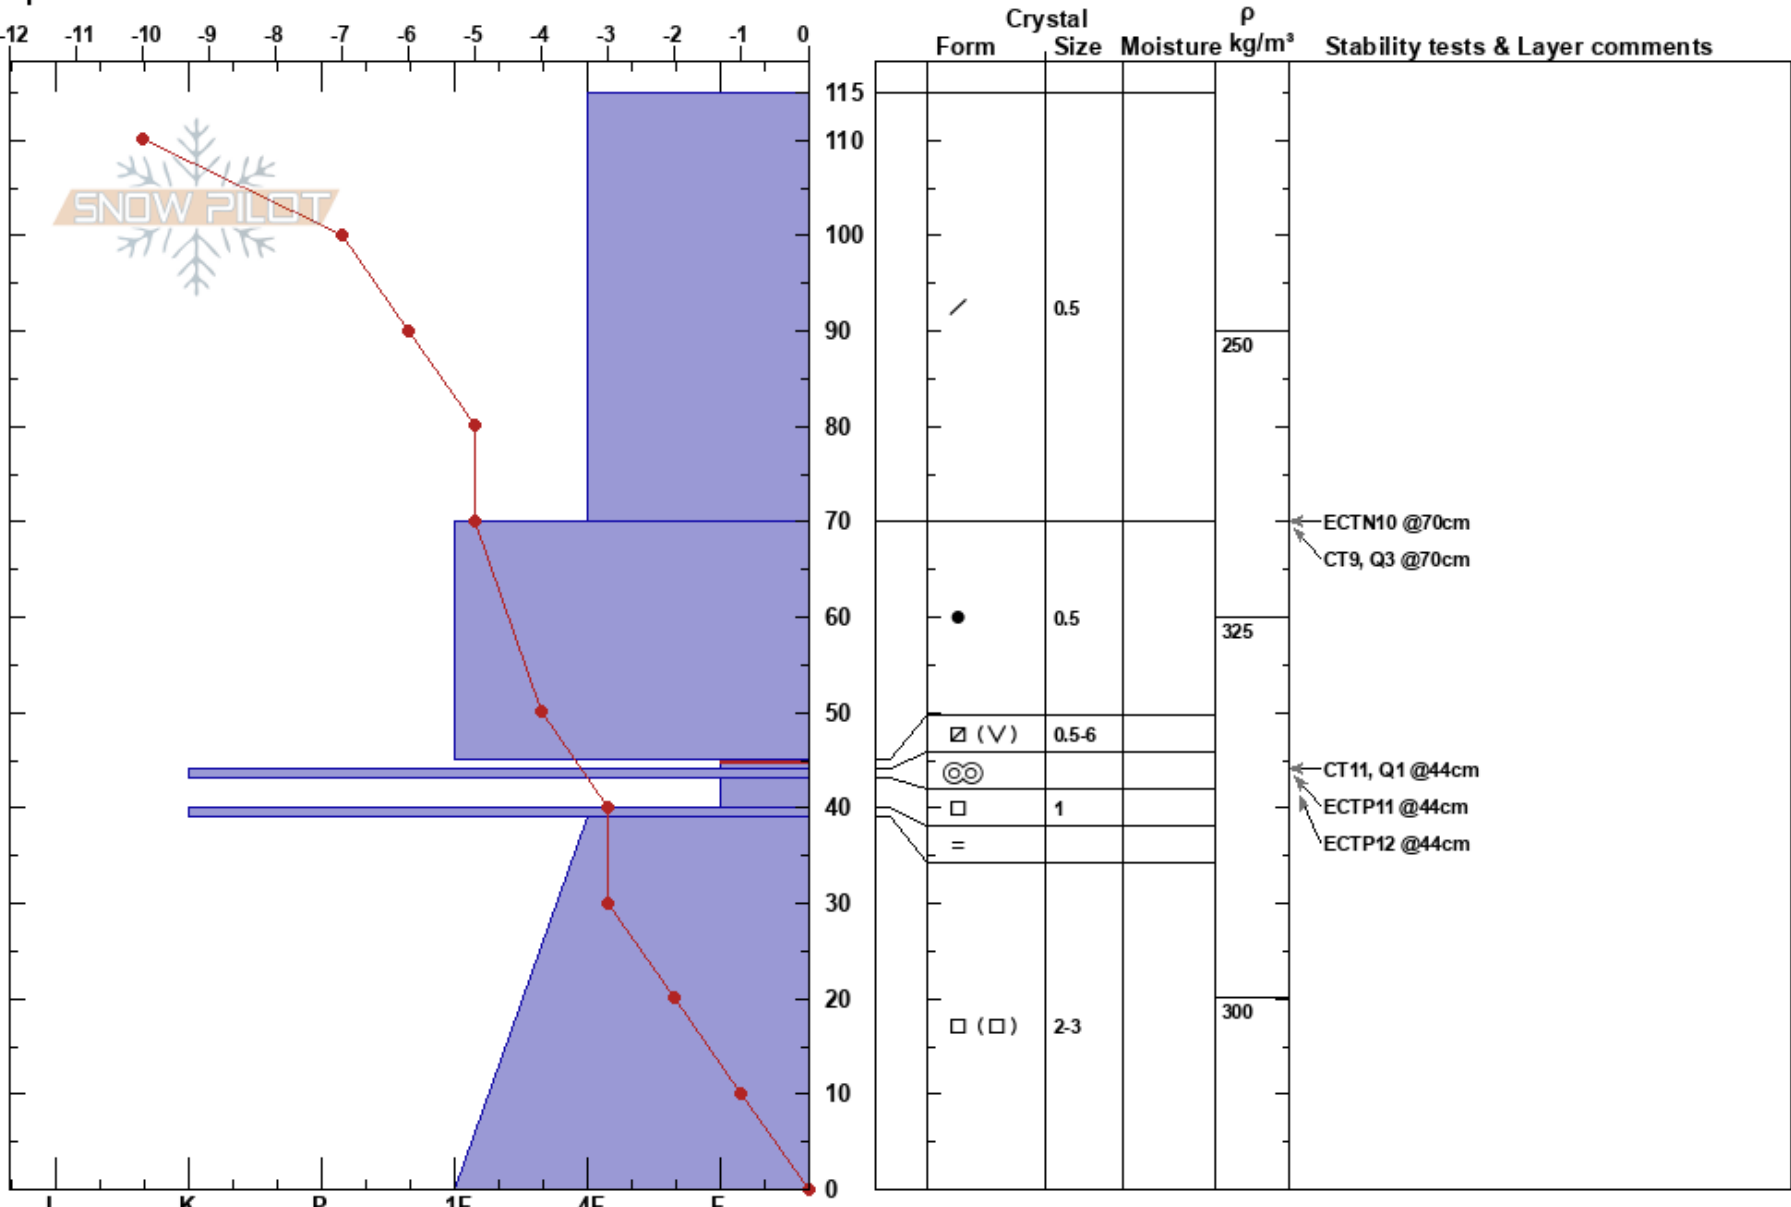

NAS-Bald Peak
 Henry Mtns
 MT
 Elevation: 10080 ft
 Aspect: SW
 Specifics: Practice Pit

Renee Freeman
 10/17/2017 - 10:00am
 Co-ord: 44.72442N, -111.34815W
 Slope Angle: 34°
 Wind Loading: previous

Stability: **HS:115** **Layer Notes:**
 Air Temperature: -5°C **PF: 20** 45-44cm: Problematic layer
 Sky Cover: BKN
 Precipitation: S1
 Wind: S Light Breeze

Notes: Stability, poor, recent avalanche activity on similar slopes, ski tracks on slope