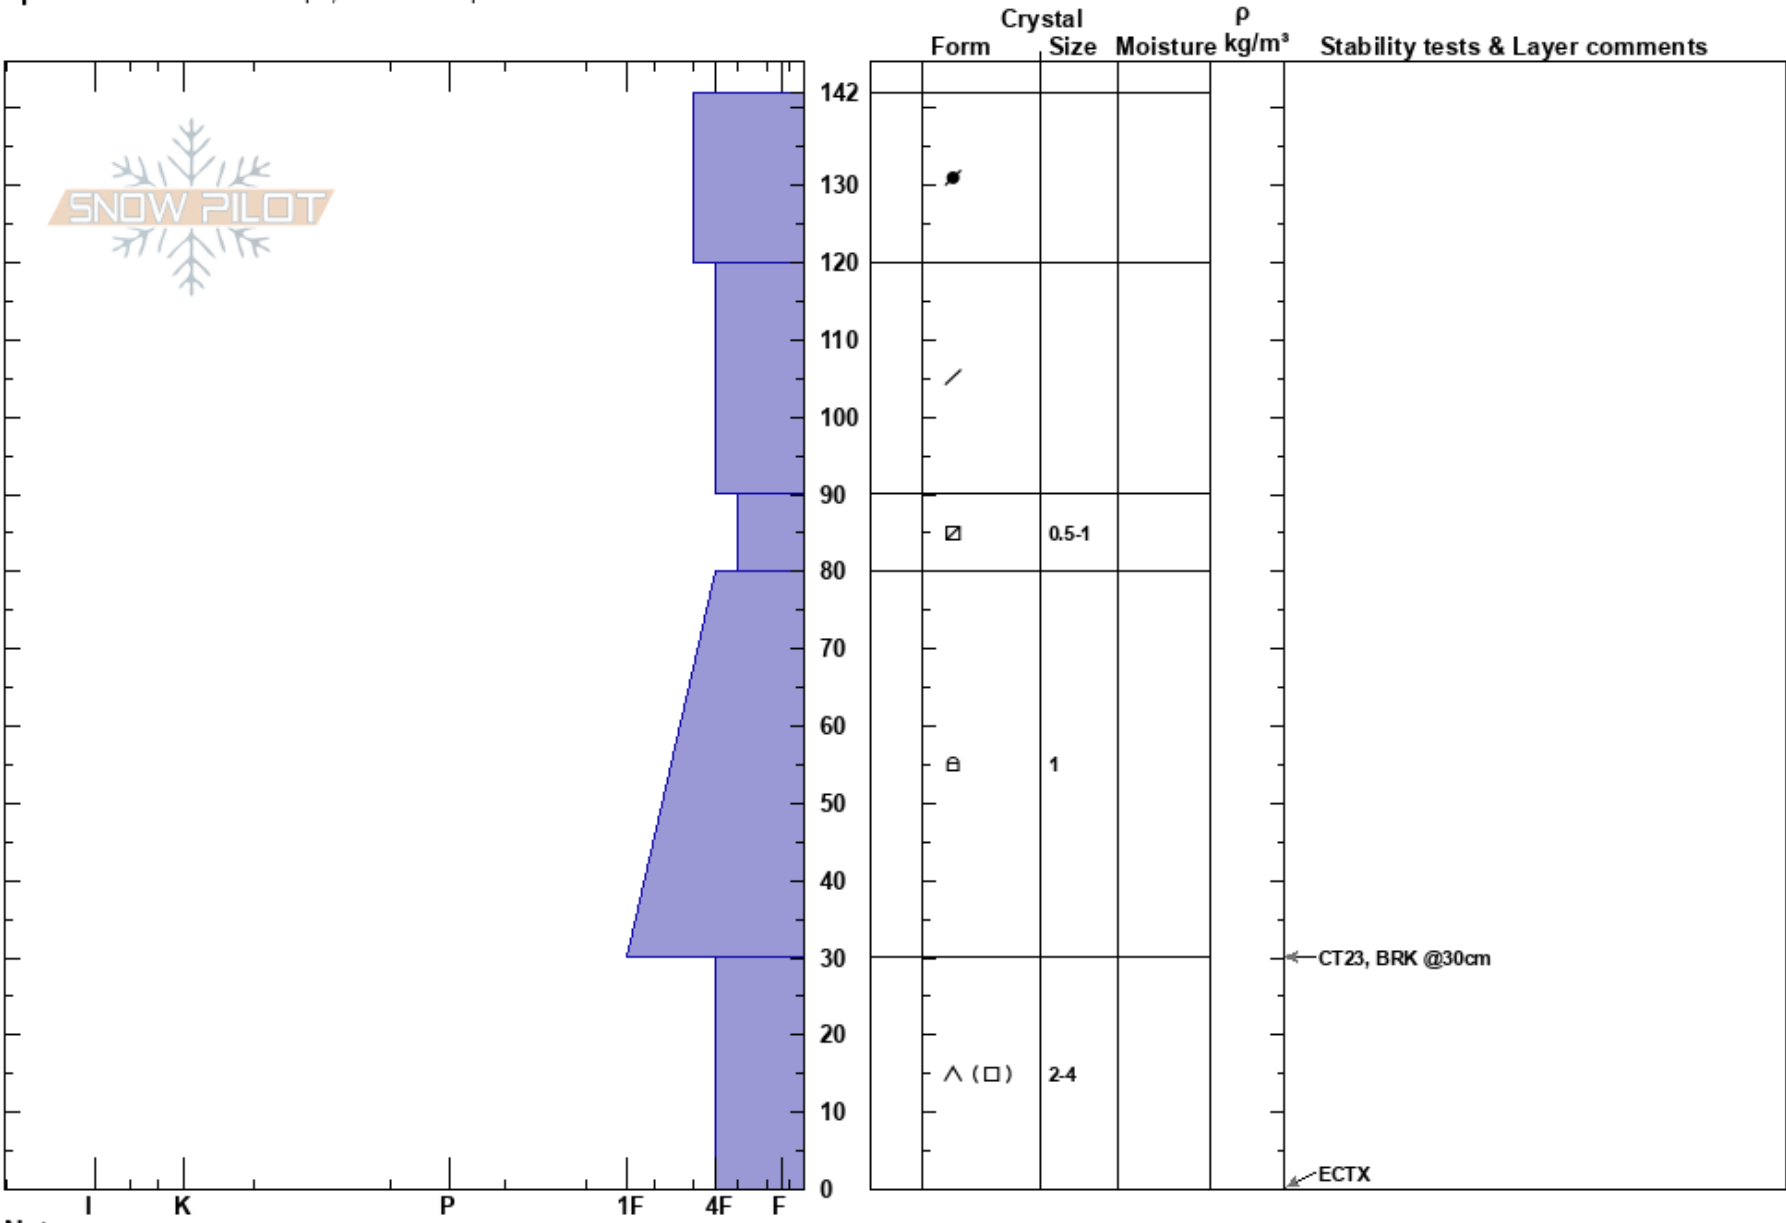

Delta Bowl
 San Juan Range
 CO
Elevation: 12586 ft
Aspect: 60°
Specifics: Ski tracks on slope; We skied slope

Jeff Davis
 03/20/2021 - 10:00am
Co-ord: 37.88989N, -107.82343W
Slope Angle:
Wind Loading: previous

Stability: Good
Air Temperature:
Sky Cover: BKN
Precipitation: NO
Wind: S Strong

HS: 142
PF: 40 30-0cm: Problematic layer
PS: 15

Notes: