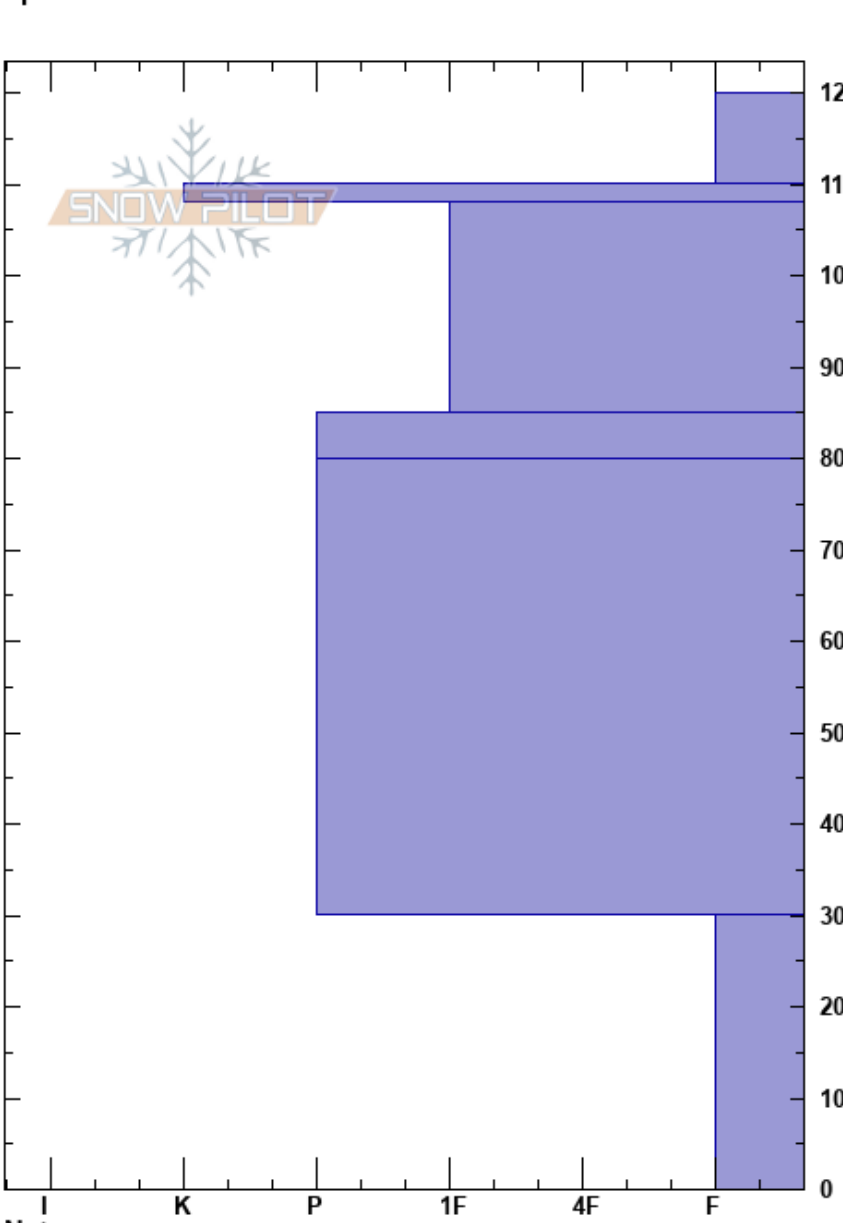

Lower Snout  
 Rabbit Ears Range  
 CO  
 Elevation: 8750 ft  
 Aspect: E  
 Specifics: Practice Pit

Slade Bridgman  
 03/16/2021 - 2:45pm  
 Co-ord:  
 Slope Angle: 22°  
 Wind Loading: no

Stability:  
 Air Temperature: -4°C  
 Sky Cover: BKN  
 Precipitation: NO  
 Wind: SW Light Breeze

HS: 120  
 PF: 25 80-30cm: Problematic layer  
 PS: 5

Height (cm)	Crystal		Moisture	$\rho$ kg/m <sup>3</sup>	Stability tests & Layer comments
	Form	Size			
120					
115-110	+	0.1-0.5	D-M		
110-100	○				
100-90	●	0.1-0.5			
90-80	●	0.1-0.5			
80-30		0.1-0.5 (3)			
30-0		3			