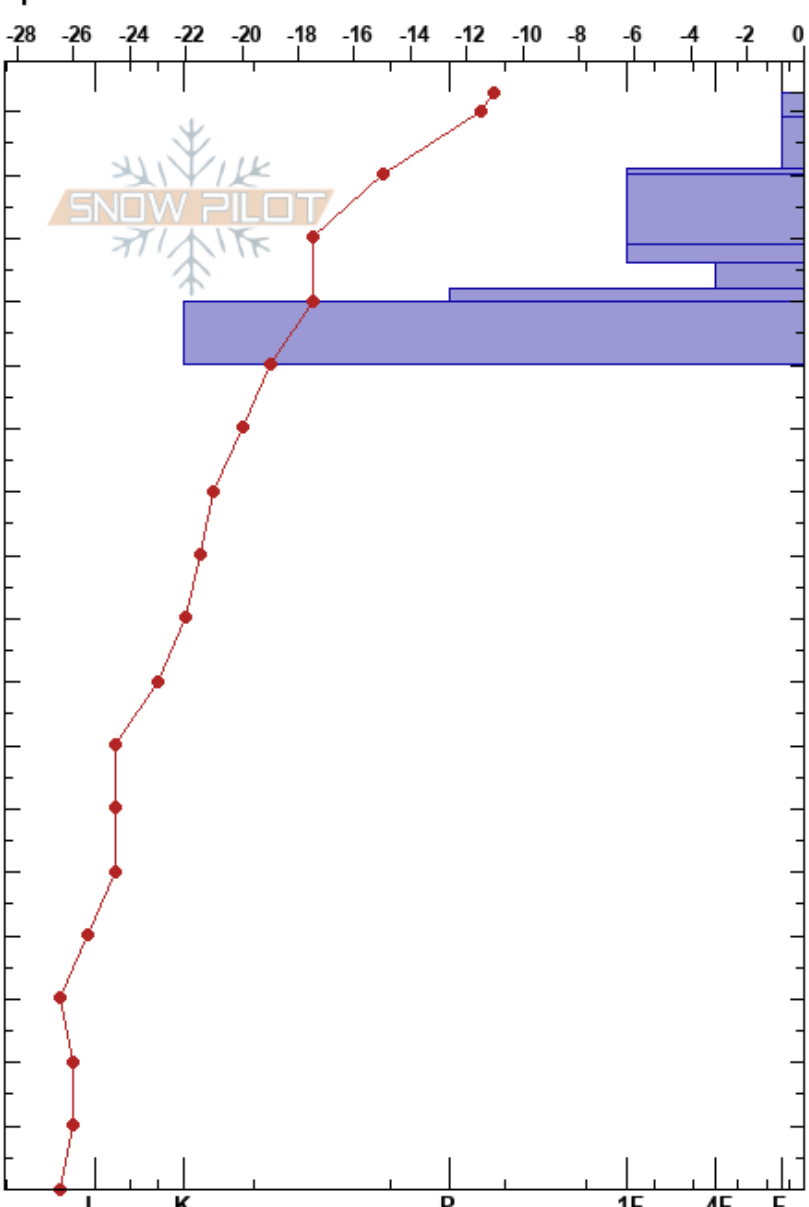

Raul Site

Christian Gobel

15/12/2015 - 15:00

Stability:

HS: 173

Layer Notes:

Antarctic

Co-ord: -79.77379S, -82.90970W

Air Temperature: -10°C

173-169cm: new snow

Elevation:

Slope Angle:

Sky Cover:

Aspect:

Wind Loading:

Precipitation:

Specifics:

Wind:

Notes:

Height (cm)	Crystal		Moisture	$\rho$ kg/m <sup>3</sup>	Stability tests & Layer comments
	Form	Size			
173	∇	0.3	D	40	173-169cm: new snow
	□ (•)	0.5			
160	△	0.5	D	389	
150	□	0.5-0.1	D	354	
140	□	0.5	D	475	
130	∩	0.5		475	
	●	0.5-1	D	475	
120				495	
110				495	
100				415	
90				364	
80				364	
70				374	
60				394	
50				364	
40				404	
30				404	
20				434	
10				389	
0				323	