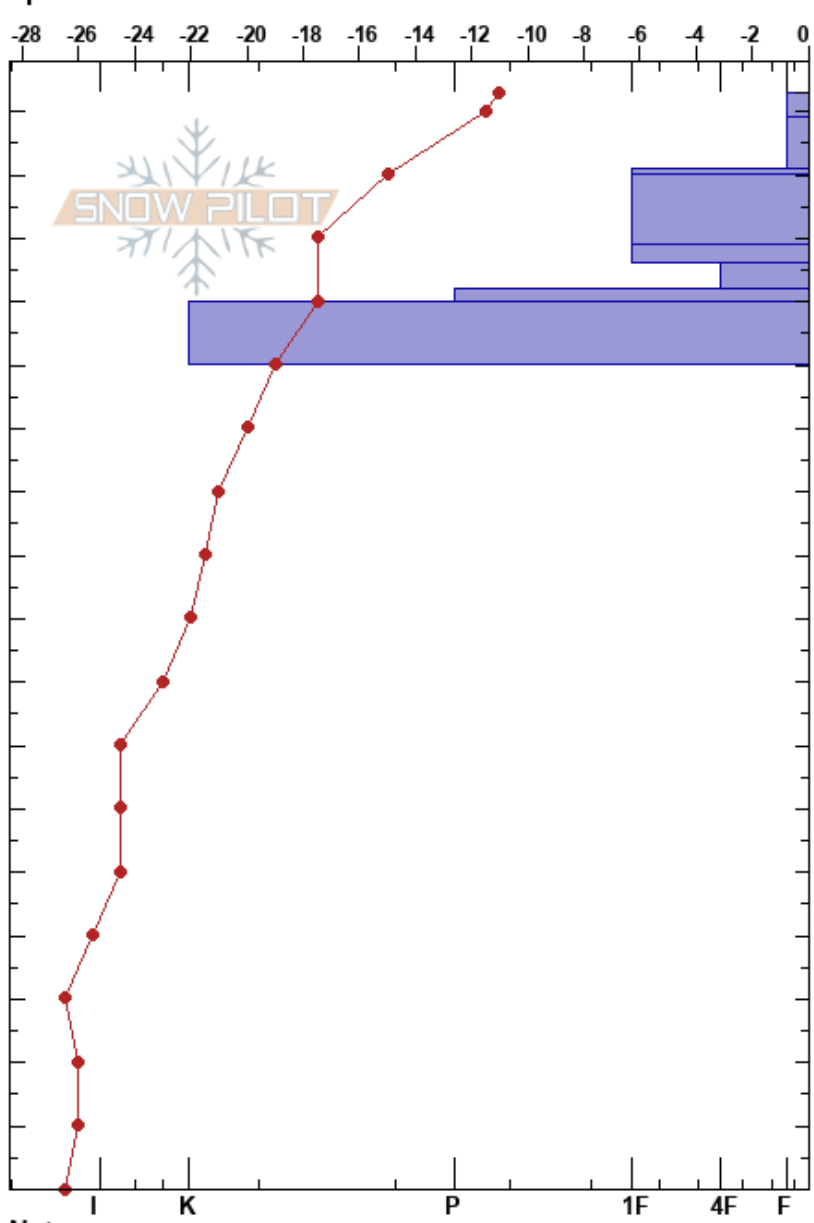

Raul Site
 Christian Gobel
 15/12/2015 - 15:00
 Antarctic
 Co-ord: -79.77379S, -82.90970W
 Elevation:
 Slope Angle:
 Aspect:
 Wind Loading:
 Specifics:
 Stability:
 Air Temperature: -10°C
 HS: 173
 Layer Notes:
 173-169cm: new snow
 Sky Cover:
 Precipitation:
 Wind:

Depth (cm)	Crystal		Moisture	ρ kg/m ³	Stability tests & Layer comments
	Form	Size			
173	∇	0.3	D	40	173-169cm: new snow
	□ (•)	0.5			
160	△	0.5	D	389	
150	□	0.5-0.1	D	354	
	□	0.5	D	354	
140	□	0.5-1	D	475	
	∩	0.5		475	
130	●	0.5-1	D	475	
120				495	
110				495	
100				415	
90				364	
80				364	
70				374	
60				394	
50				364	
40				404	
30				404	
20				434	
10				389	
0				323	