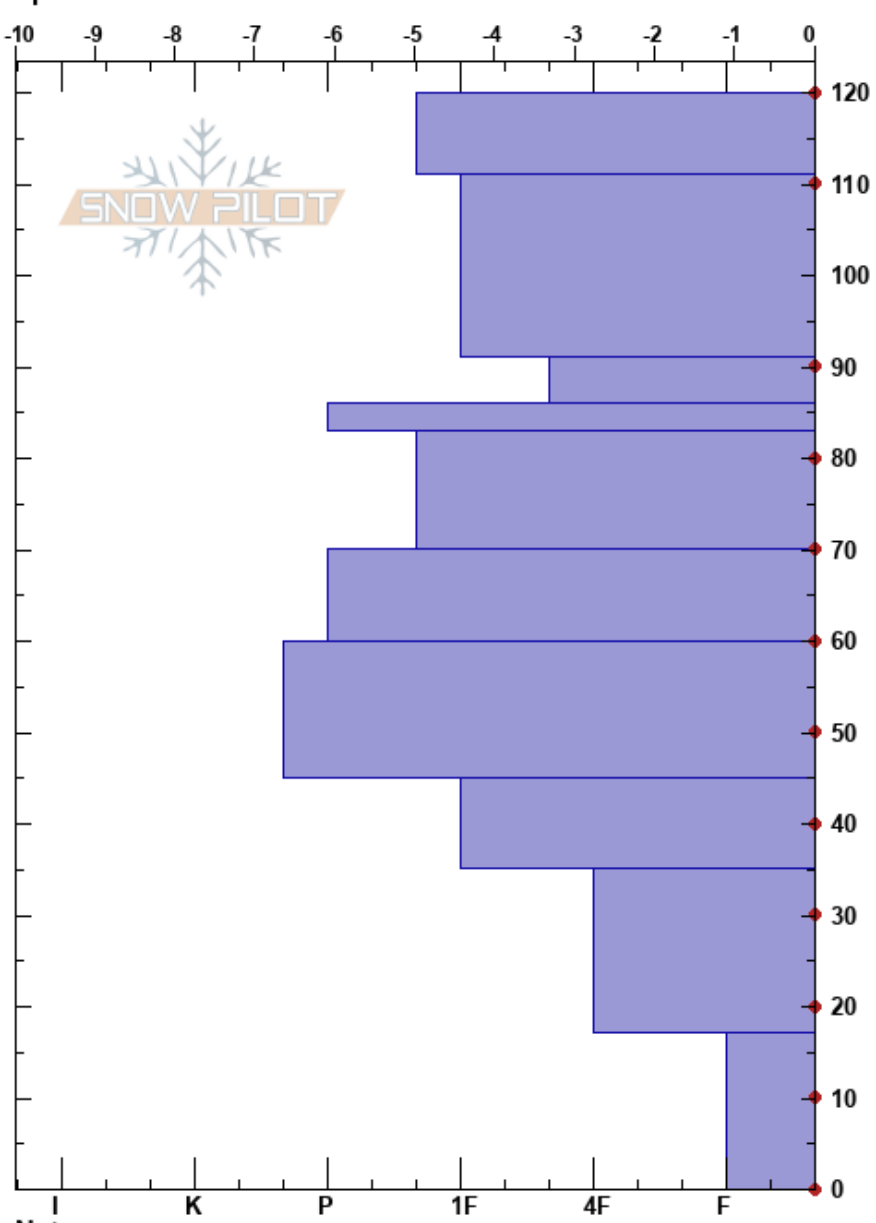

Snowpit 6
 Wasatch Range
 UT
 Elevation: 1610 m
 Aspect: 184°
 Specifics: Practice Pit

Julianna Porraz
 03/08/2021 - 11:00am
 Co-ord: 40.62891N, -111.78840W
 Slope Angle: 20°
 Wind Loading: no

Stability: **HS: 120**
 Air Temperature: 7°C
 Sky Cover: BKN
 Precipitation: NO
 Wind: SW Moderate
 Layer Notes: 17-0cm: Problematic layer

Height (cm)	Crystal		Moisture	ρ kg/m ³	Stability tests & Layer comments
	Form	Size			
120					
110	⊙			300	
100	⊖	0.5		296	
90	⊖	0.5		315	
80	⊙			338	
70	⊖	0.5		327	← CT12, Q2 @76cm
60	.	0.5		390	
50	.	0.5		420	
40	□ (.)	0.5		411	
30	⊖	1		390	
20				386	
10	□	2		343	
0				303	← CT20, Q2 @0cm

Notes: SWE = 42.19 cm