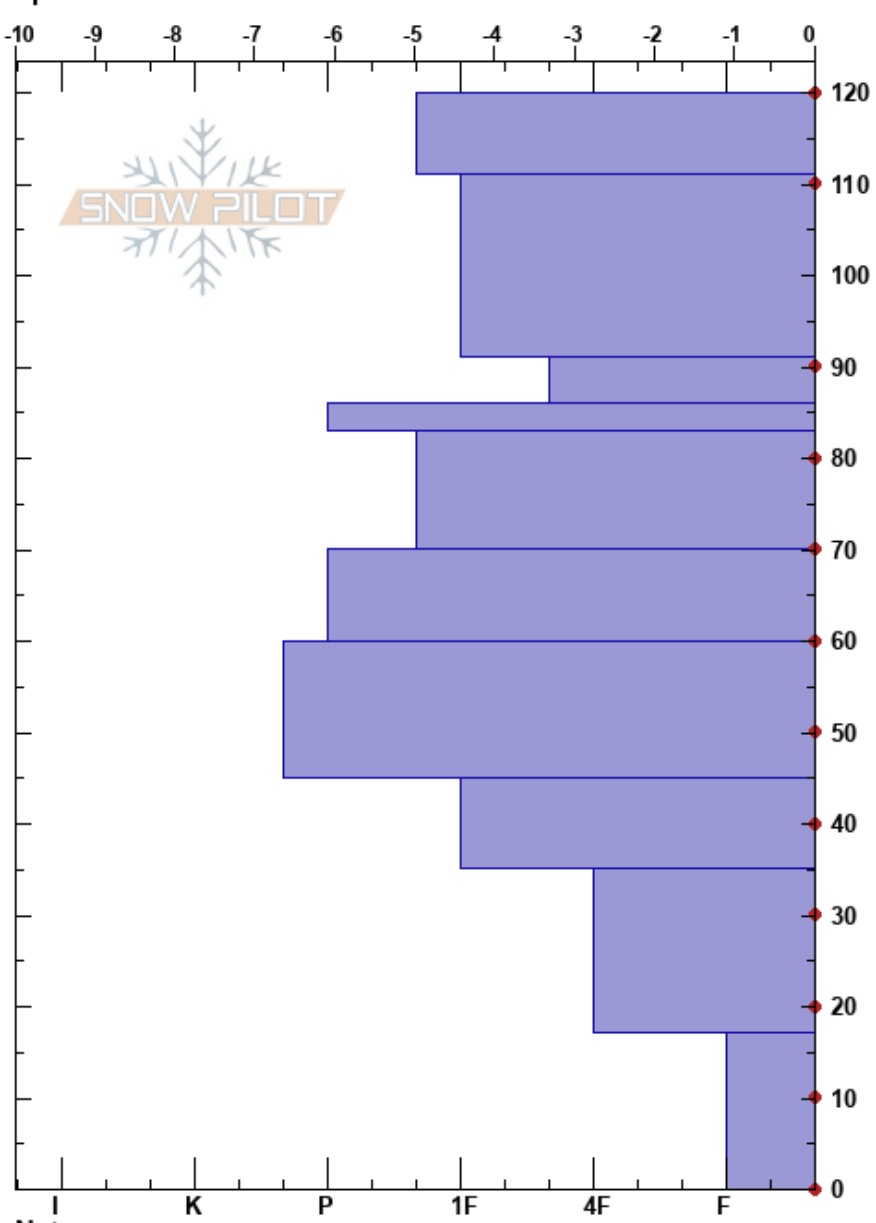

Snowpit 6
 Wasatch Range
 UT
 Elevation: 1610 m
 Aspect: 184°
 Specifics: Practice Pit

Julianna Porraz
 03/08/2021 - 11:00am
 Co-ord: 40.62891N, -111.78840W
 Slope Angle: 20°
 Wind Loading: no

Stability: **HS: 120**
 Air Temperature: 7°C
 Sky Cover: BKN
 Precipitation: NO
 Wind: SW Moderate
 Layer Notes: 17-0cm: Problematic layer

Depth (cm)	Crystal		Moisture	ρ kg/m ³	Stability tests & Layer comments
	Form	Size			
120					
110	⊙			300	
100	⊖	0.5		296	
90	⊖	0.5		315	
80	⊙			338	
70	⊖	0.5		327	← CT12, Q2 @76cm
60	.	0.5		390	
50	.	0.5		420	
40	□ (.)	0.5		411	
30	⊖	1		390	
20				386	
10	□	2		343	
0				303	← CT20, Q2 @0cm

Notes: SWE = 42.19 cm