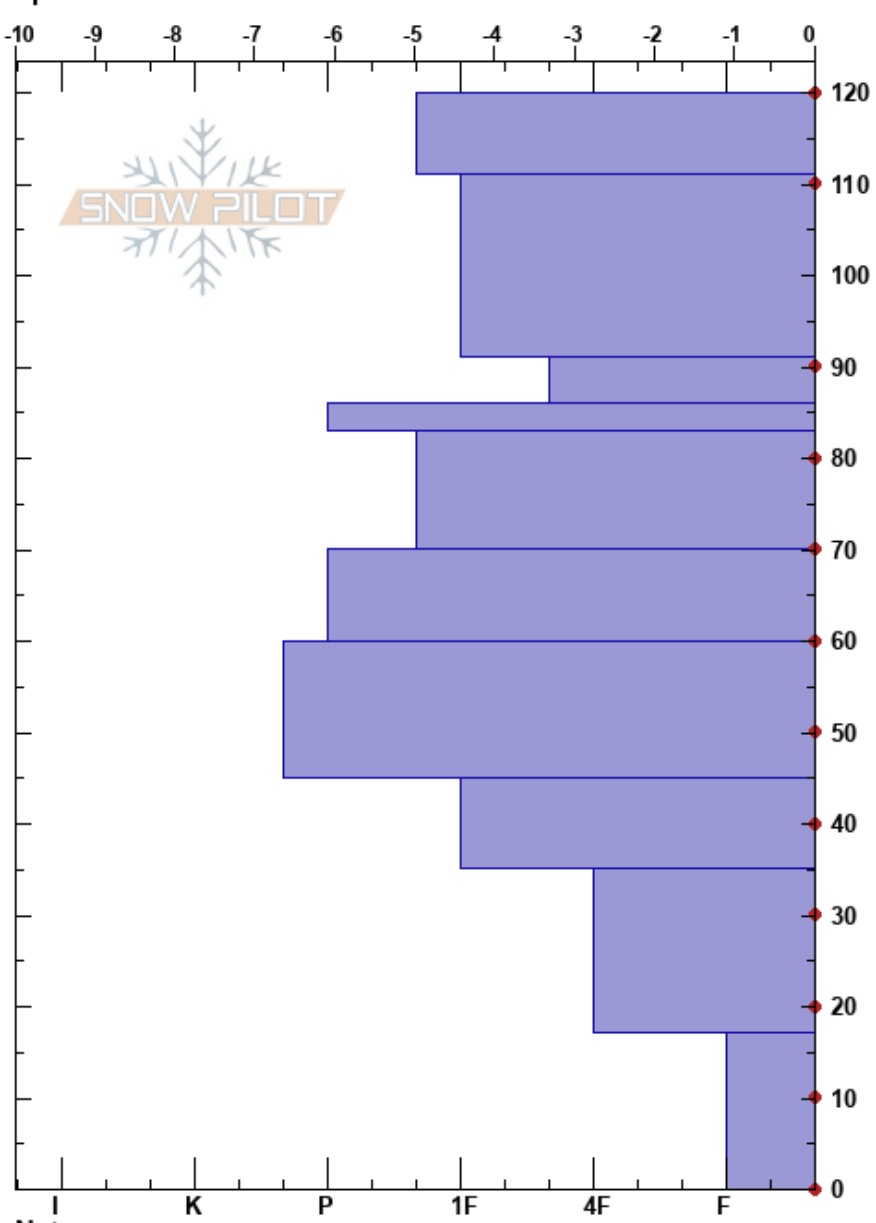

Snowpit 6
 Wasatch Range
 UT
 Elevation: 1610 m
 Aspect: 184°
 Specifics: Practice Pit

Julianna Porraz
 03/08/2021 - 11:00am
 Co-ord: 40.62891N, -111.78840W
 Slope Angle: 20°
 Wind Loading: no

Stability: **HS: 120**
 Air Temperature: 7°C
 Sky Cover: BKN
 Precipitation: NO
 Wind: SW Moderate
 Layer Notes: 17-0cm: Problematic layer

Height (cm)	Crystal		Moisture	ρ kg/m ³	Stability tests & Layer comments
	Form	Size			
120					
110	⊙⊙			300	
100	⊖	0.5		296	
90	⊖	0.5		315	
80	⊙⊙			338	
70	⊖	0.5		327	← CT12, Q2 @76cm
60	.	0.5		390	
50	.	0.5		420	
40	□ (.)	0.5		411	
30	⊖	1		390	
20				386	
10	□	2		343	
0				303	← CT20, Q2 @0cm

Notes: SWE = 42.19 cm