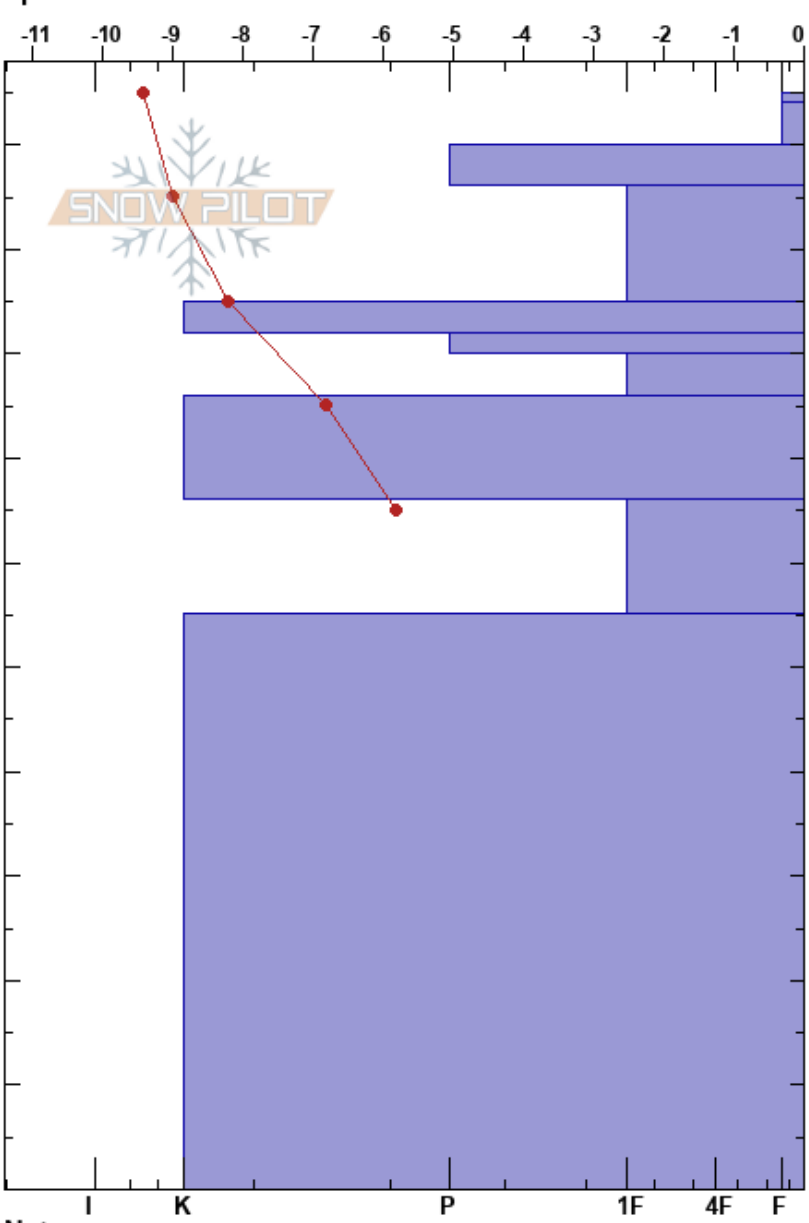

Ekorrkammen  
 Sylarna  
 Sweden  
 Elevation: 1477 m  
 Aspect: NE  
 Specifics:

Oskar Brodén  
 14/03/2021 - 12:57  
 Co-ord:  
 Slope Angle: 20°  
 Wind Loading:

Stability:  
 Air Temperature: -7.9°C PF: 5  
 Sky Cover: CLR  
 Precipitation: NO  
 Wind: SW Light Breeze

Layer Notes:

Height (m)	Crystal		Moisture	$\rho$ kg/m <sup>3</sup>	Stability tests & Layer comments
	Form	Size			
105					
100	∇	4			
	(+)	1.5			
	●	0.5			
90	☐	1			
	⊙⊙				
80	●	0.5			
	☐	1			
70	⊙⊙				
60	☐	2			
30	⊙⊙ (^)	(3)			