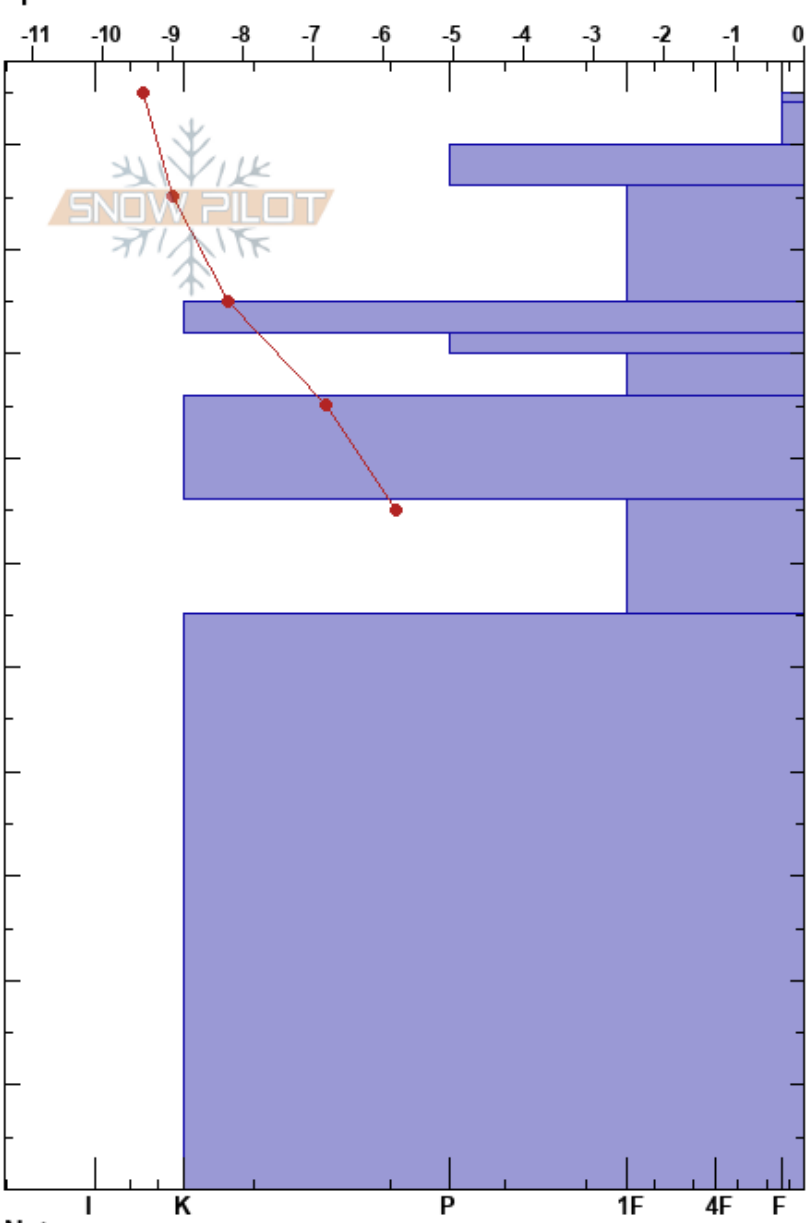

Ekorrkammen
 Sylarna
 Sweden
 Elevation: 1477 m
 Aspect: NE
 Specifics:

Oskar Brodén
 14/03/2021 - 12:57
 Co-ord:
 Slope Angle: 20°
 Wind Loading:

Stability:
 Air Temperature: -7.9°C
 Sky Cover: CLR
 Precipitation: NO
 Wind: SW Light Breeze

HS: 105
 Layer Notes:

Height (m)	Crystal		ρ kg/m ³	Stability tests & Layer comments
	Form	Size		
105				
100	∇	4		
	(+)	1.5		
	●	0.5		
90	☐	1		
	⊙⊙			
80	●	0.5		
	☐	1		
70	⊙⊙			
60	☐	2		
30	⊙⊙ (^)	(3)		
0				ECTX