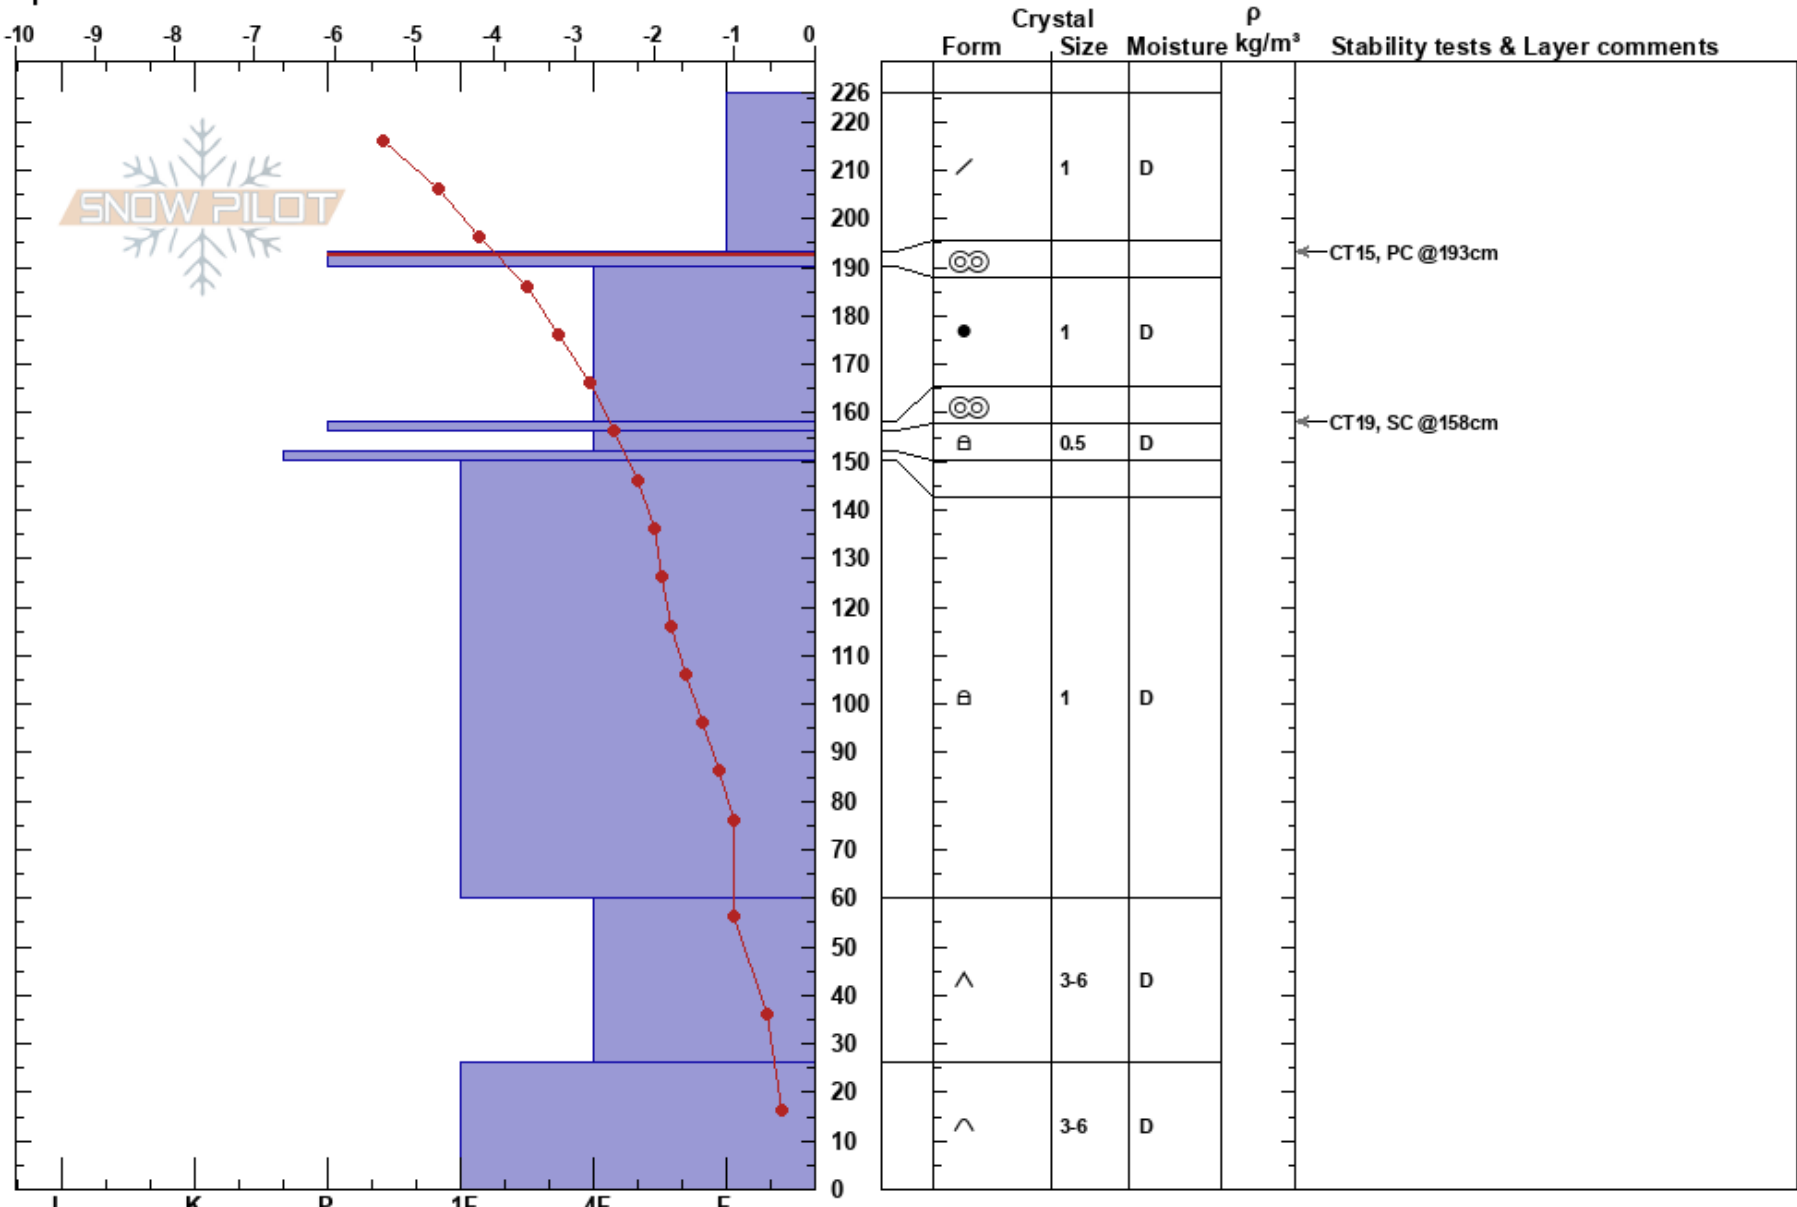

Vermillion Mountain  
 Vermilion Range KNP  
 AB  
 Elevation: 2000 m  
 Aspect: W  
 Specifics:

Karina Bakker  
 16/04/2019 - 11:40  
 Co-ord:  
 Slope Angle: 27°  
 Wind Loading: no

Stability: **HS:226**  
 Air Temperature: 0°C **PF: 25** 193-190cm: Problematic layer  
 Sky Cover: CLR  
 Precipitation: NO  
 Wind: Calm

Notes: Burnt forest aligning gully feature. Pit dug on slope not gully