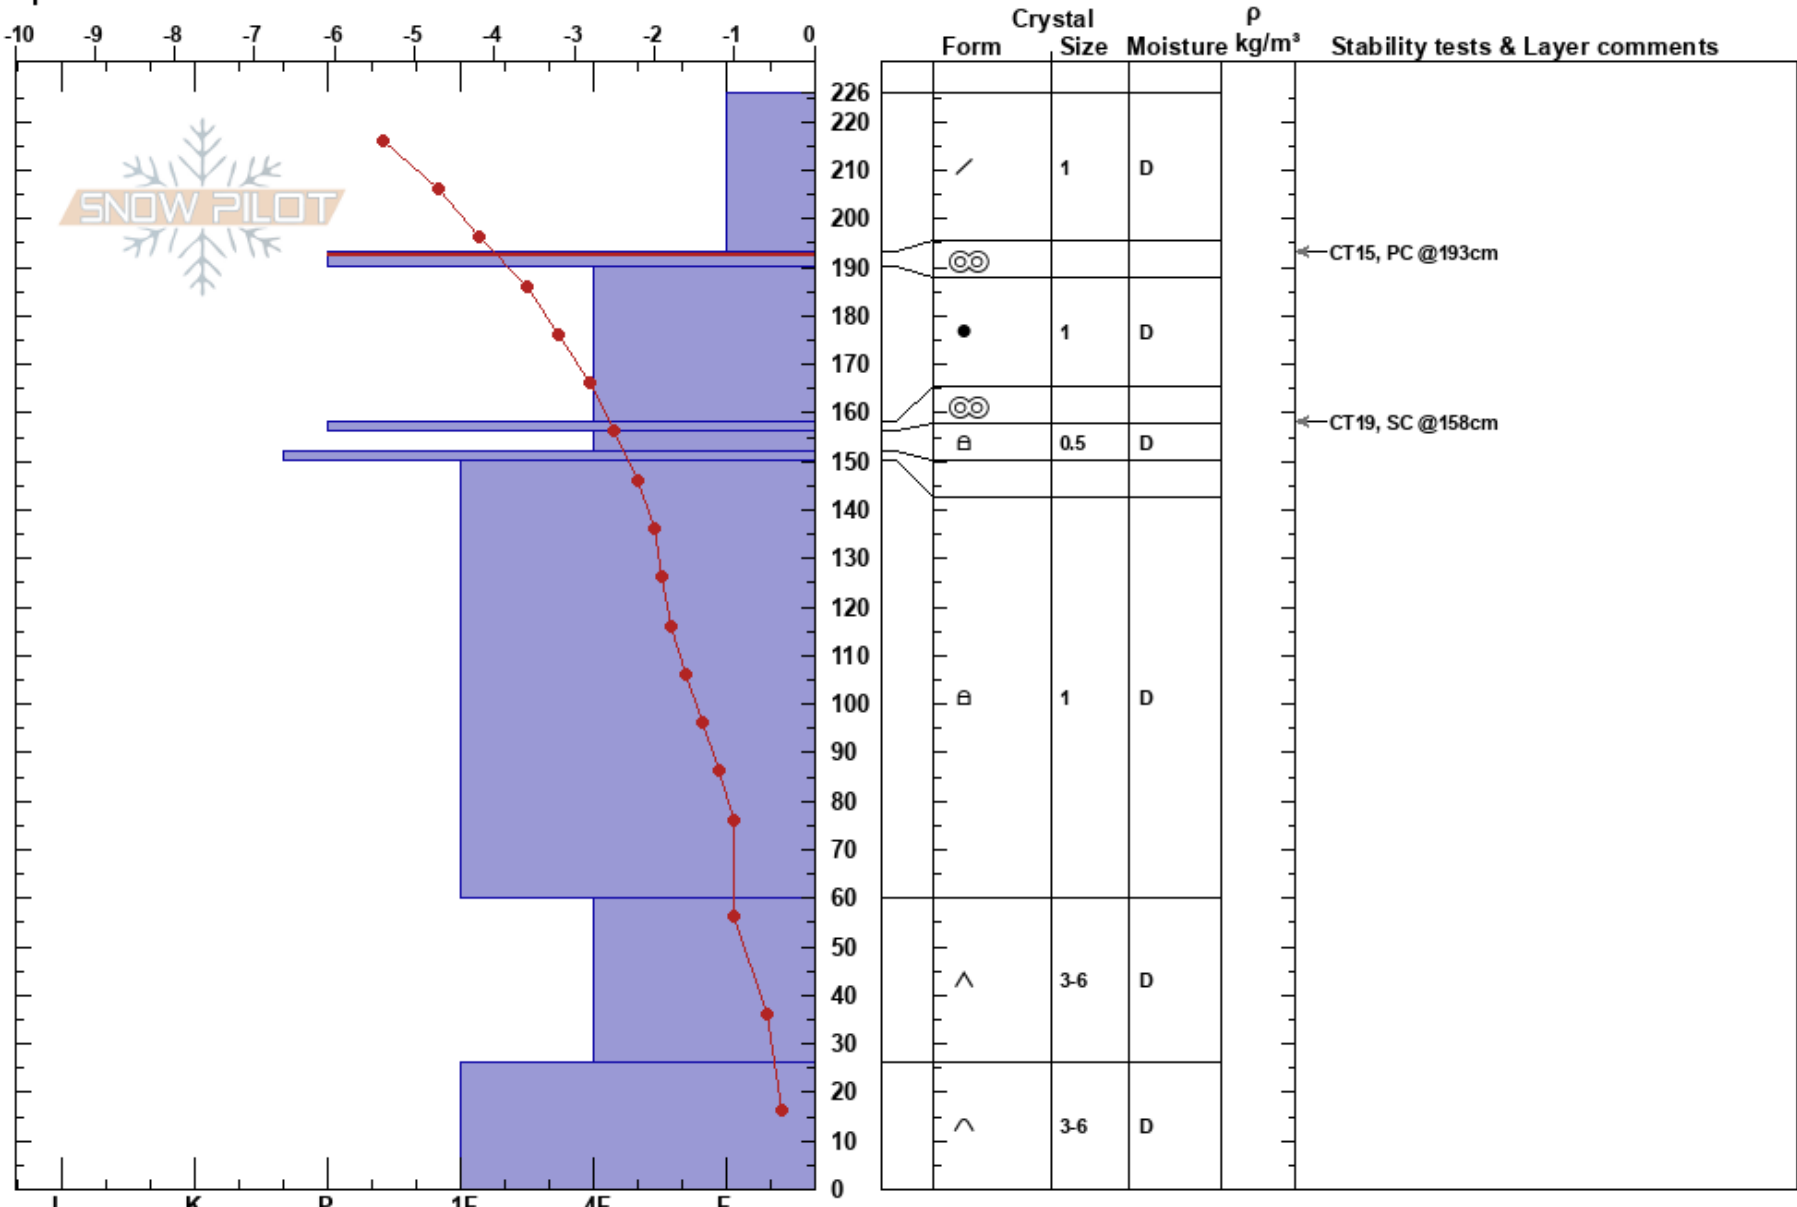

Vermillion Mountain
 Vermilion Range KNP
 AB
 Elevation: 2000 m
 Aspect: W
 Specifics:

Karina Bakker
 16/04/2019 - 11:40
 Co-ord:
 Slope Angle: 27°
 Wind Loading: no

Stability: **HS:226**
 Air Temperature: 0°C **PF: 25** 193-190cm: Problematic layer
 Sky Cover: CLR
 Precipitation: NO
 Wind: Calm

Notes: Burnt forest aligning gully feature. Pit dug on slope not gully