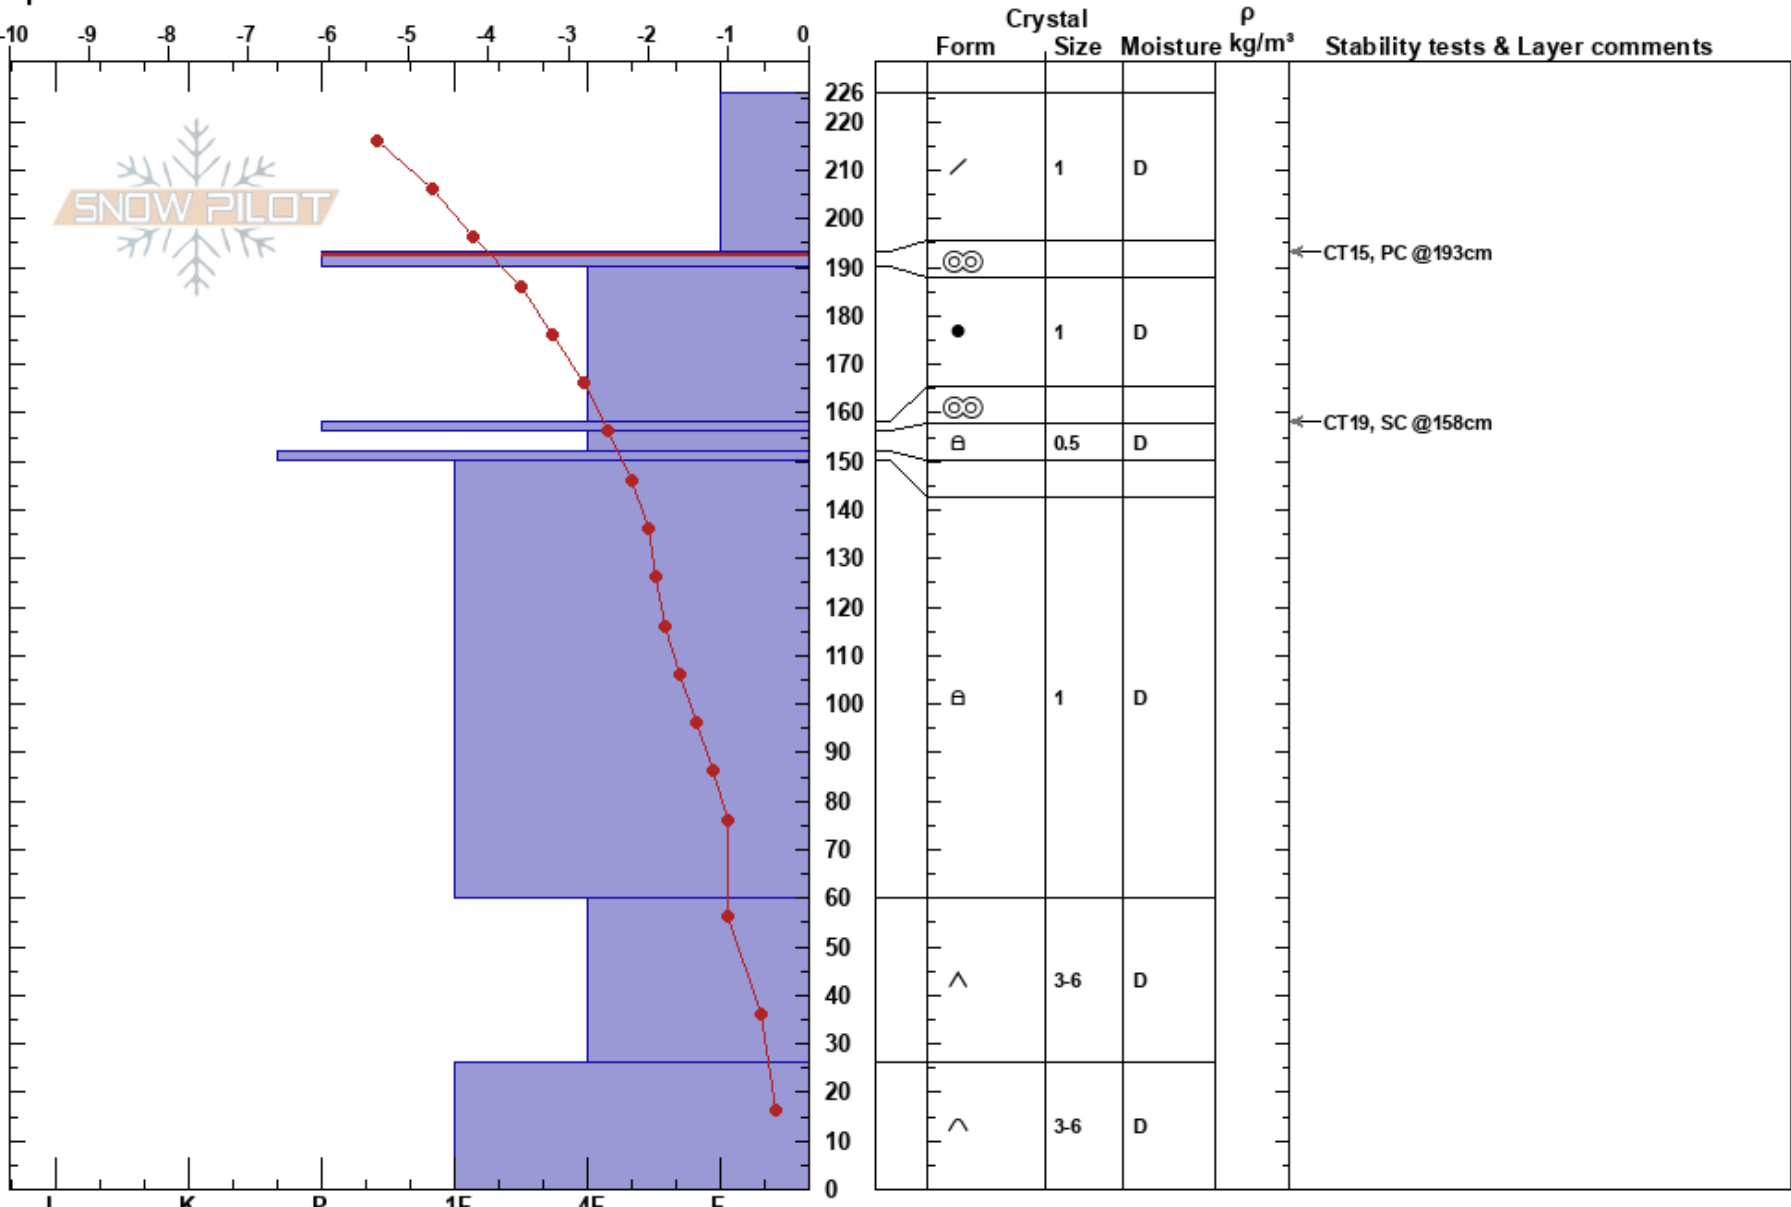

Vermillion Mountain
 Vermilion Range KNP
 AB
 Elevation: 2000 m
 Aspect: W
 Specifics:

Karina Bakker
 16/04/2019 - 11:40
 Co-ord:
 Slope Angle: 27°
 Wind Loading: no

Stability: **HS:226**
 Air Temperature: 0°C
 Sky Cover: CLR
 Precipitation: NO
 Wind: Calm
Layer Notes:
 PF: 25 193-190cm: Problematic layer

Notes: Burnt forest aligning gully feature. Pit dug on slope not gully