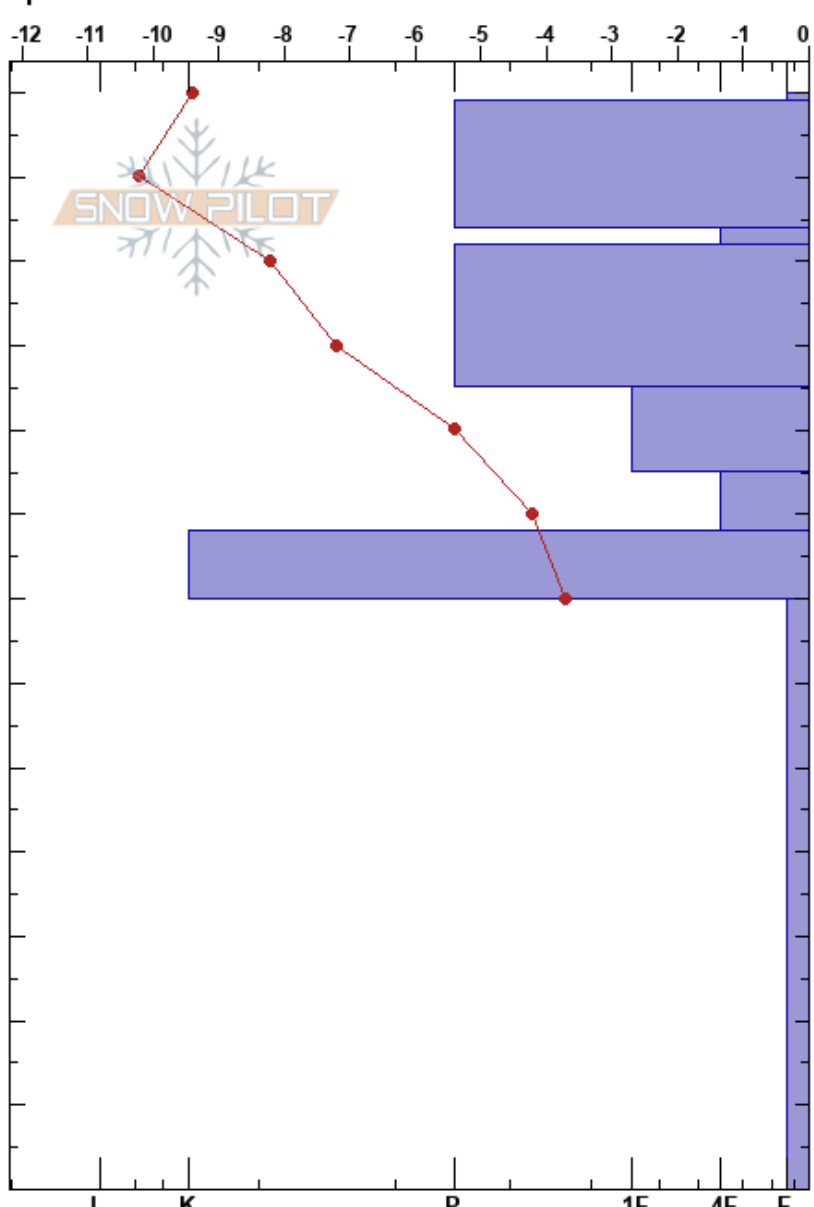

Nedan Trondhøgen
 Vålådalen
 Sweden
 Elevation: 850 m
 Aspect:
 Specifics:

Oskar Brodén
 13/03/2021 - 11:43
 Co-ord:
 Slope Angle:
 Wind Loading: previous

Stability:
 Air Temperature: -5.3°C PF: 15
 Sky Cover: FEW
 Precipitation: NO
 Wind: Calm

Layer Notes:

Form	Crystal		Moisture	ρ kg/m ³	Stability tests & Layer comments
	Size				
V	4				
•	0.5				
/	1				← ECTN21 @113cm
•	0.5				
/	1				
B	1.5				
⊙⊙					← ECTP27 @65cm
^	3				

Notes: