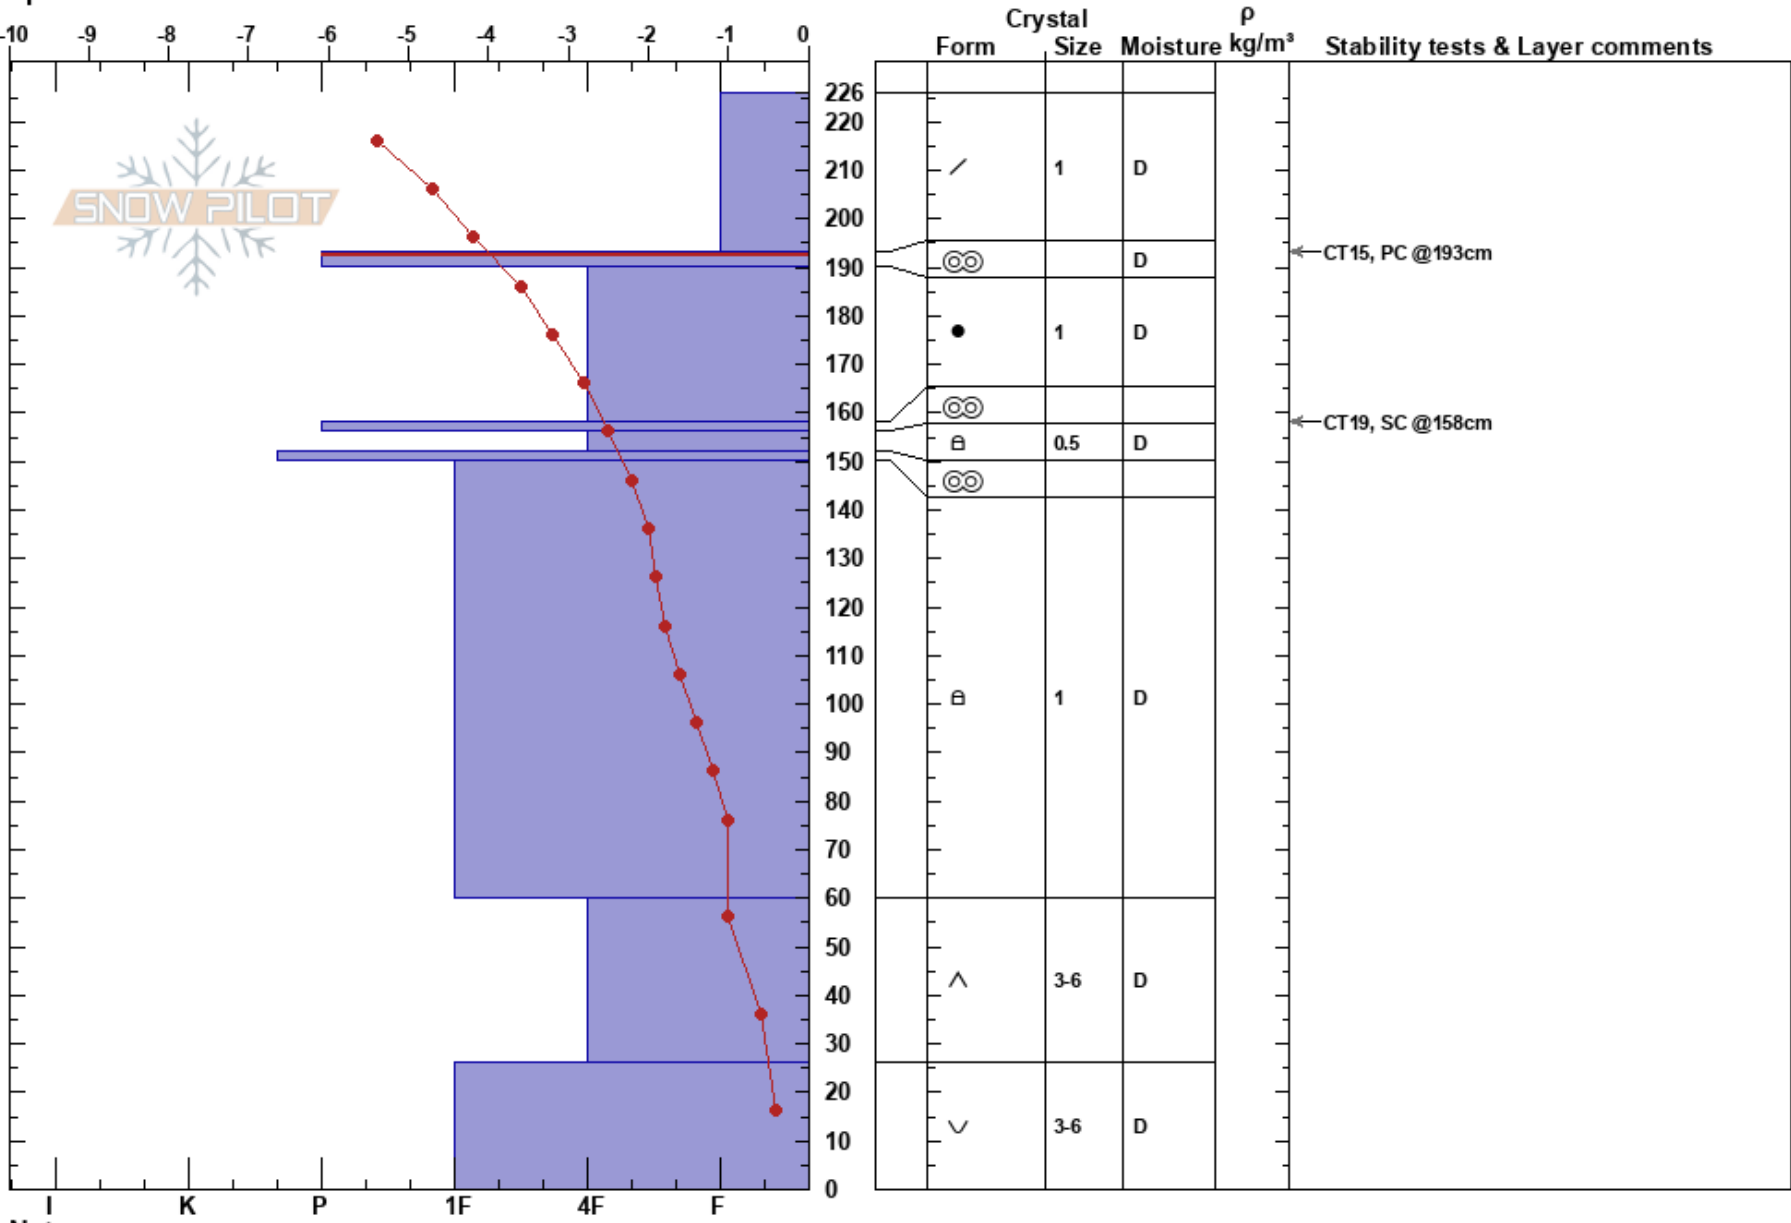

Vermillion
 Vermilion Range KNP
 AB
 Elevation: 2000 m
 Aspect: W
 Specifics:

Karina Bakker
 16/04/2019 - 11:40
 Co-ord: 51.15107N, -116.13954W
 Slope Angle: 27°
 Wind Loading:

Stability: **HS:226**
 Air Temperature: 0°C
 Sky Cover: CLR
 Precipitation: NO
 Wind: Calm
Layer Notes:
 PF: 25 193-190cm: Problematic layer

Notes: Burnt forest next to gully feature