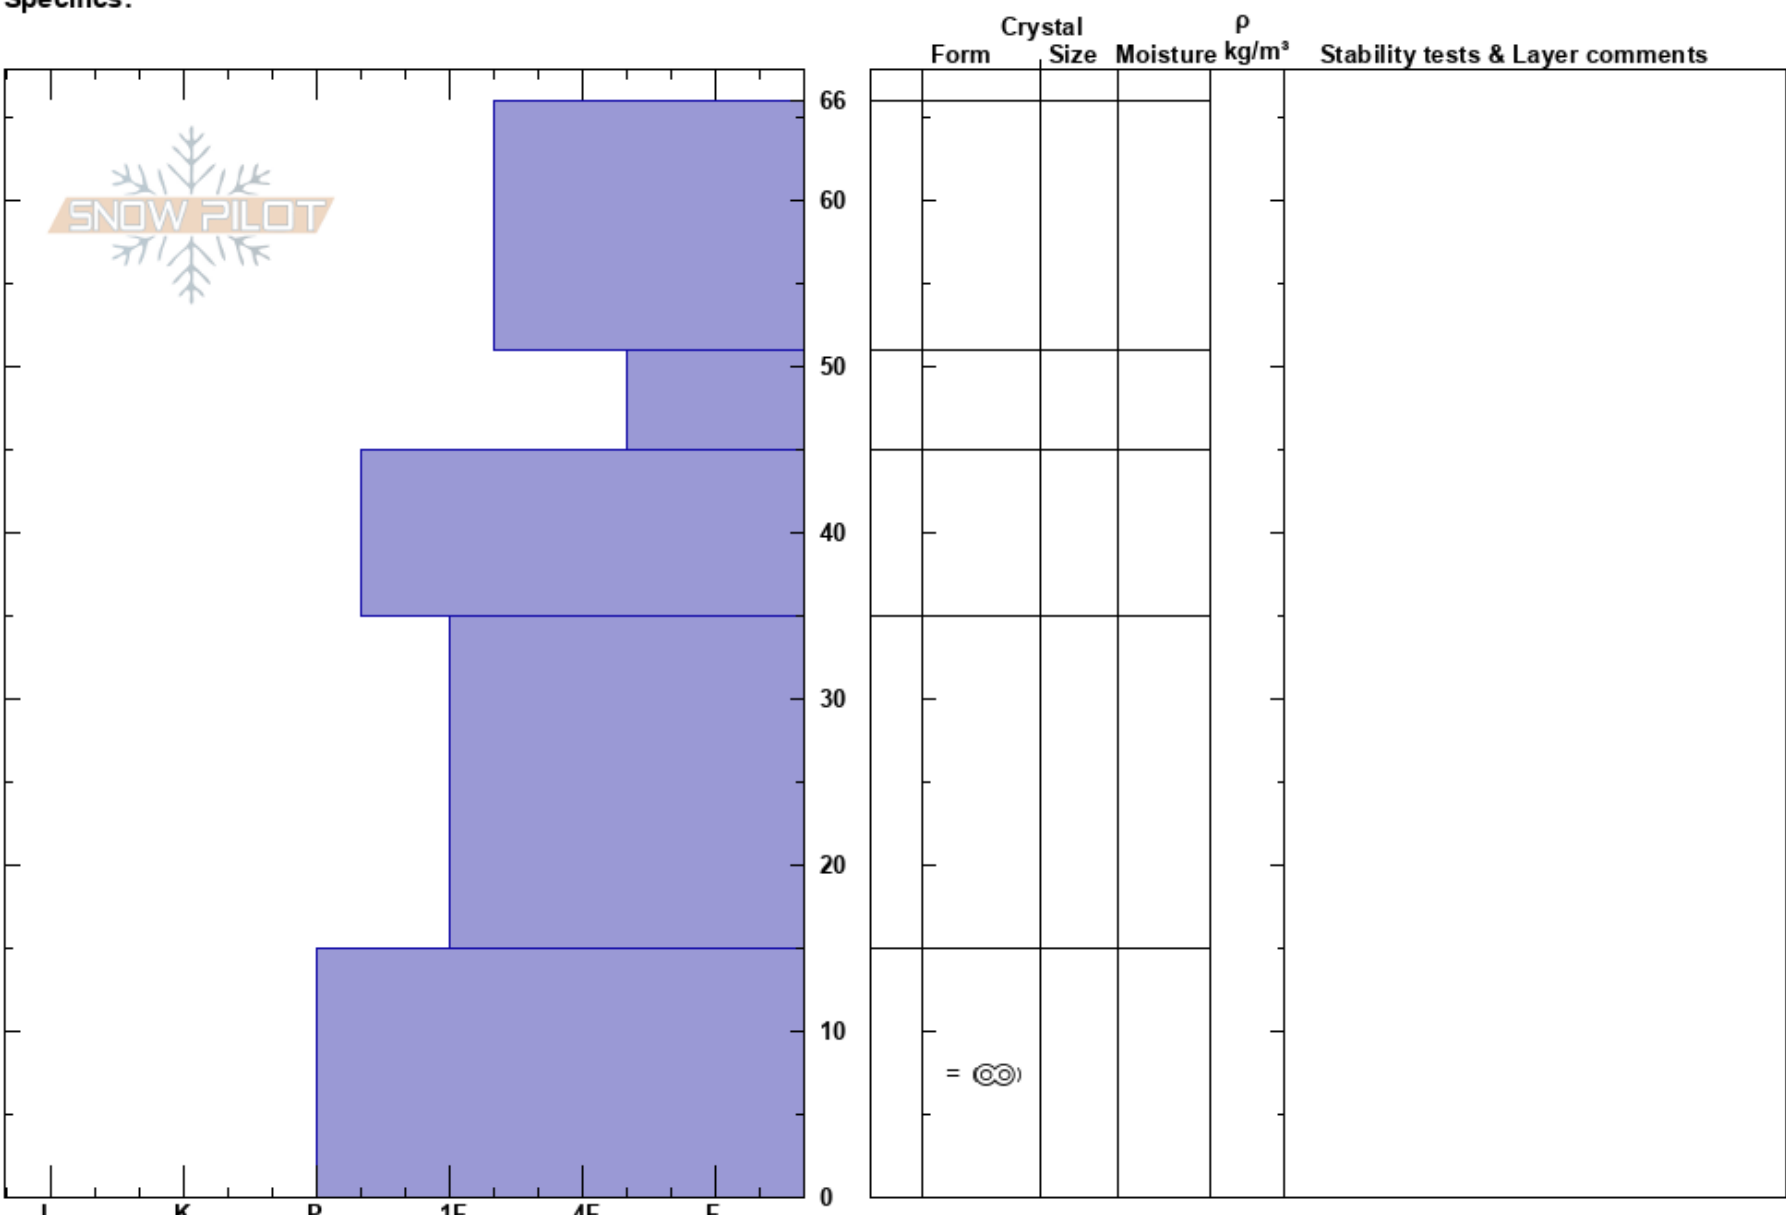

Sac Trail Bowl 2
 Bridger Range
 MT
Elevation: 8750 ft
Aspect: 5°
Specifics:

Alex Marienthal
 09/20/2017 - 10:45am
Co-ord: 45.89884N, -110.97154W
Slope Angle: 30°
Wind Loading: yes

Stability: Good **HS:**66 **Layer Notes:**
Air Temperature:
Sky Cover: BKN
Precipitation: S1
Wind: SW Strong

Notes: Overall stability good. Main concern is fresh wind slabs on steeper stuff. Old wind slab layers are bonding well with warmth and moisture. 20m above previous pit.