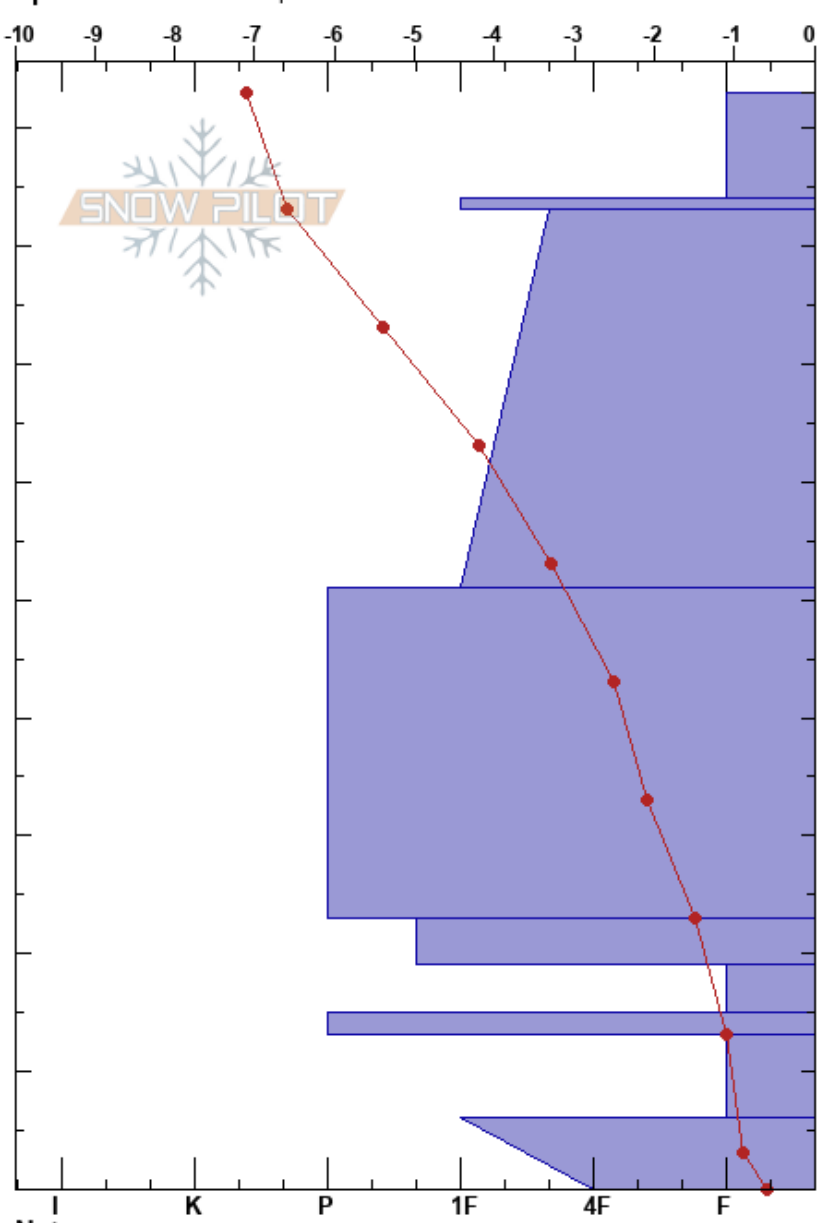

NW face Panorama Dome Brooke Maushund
 Eastern Sierra Nevada 03/10/2021 - 10:00am
 CA
Elevation: 8763 ft
Aspect: NW
Specifics: We skied slope

Stability: Fair
Air Temperature: -6°C
Sky Cover: OVC
Precipitation: S1
Wind: SW Moderate

Layer Notes:

Form	Crystal Size	Moisture	ρ kg/m ³	Stability tests & Layer comments
*	1			
/	1-1.5	D		
⊙	1	D		← CT12, RP @84cm ← ECTN8 @84cm
•	0.5	D		
•	0.5-1	D		
•		D		
□	2	D		
⊙	1	D		
□	2.5-3	D		
⊖	1.5	D		