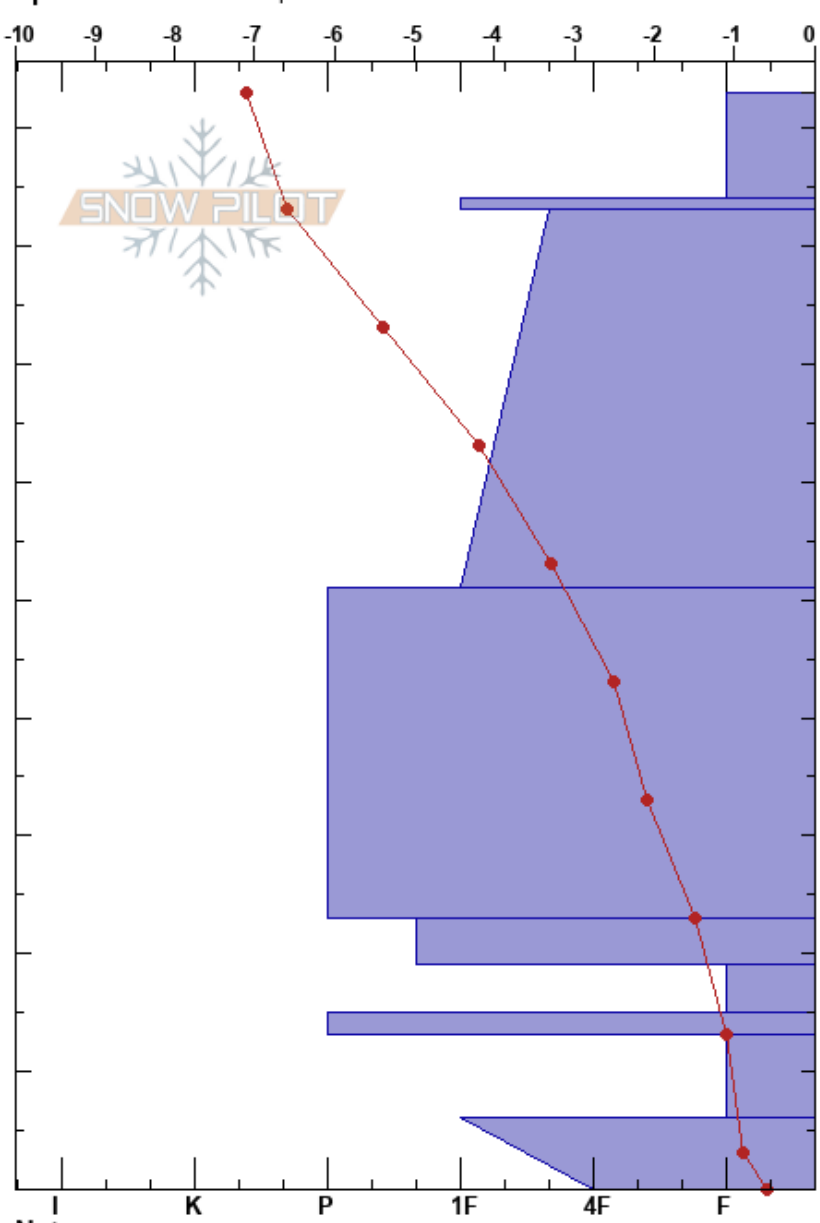

NW face Panorama Dome Brooke Maushund  
 Eastern Sierra Nevada 03/10/2021 - 10:00am  
 CA  
**Elevation:** 8763 ft  
**Aspect:** NW  
**Specifics:** We skied slope

**Stability:** Fair  
**Air Temperature:** -6°C  
**Sky Cover:** OVC  
**Precipitation:** S1  
**Wind:** SW Moderate

**HS:** 93  
**PF:** 11

Form	Crystal		$\rho$ kg/m <sup>3</sup>	Stability tests & Layer comments
	Size	Moisture		
*	1			
/	1-1.5	D		
⊙	1	D		← CT12, RP @84cm ← ECTN8 @84cm
•	0.5	D		
•	0.5-1	D		
•		D		
□	2	D		
⊙	1	D		
□	2.5-3	D		
⊖	1.5	D		