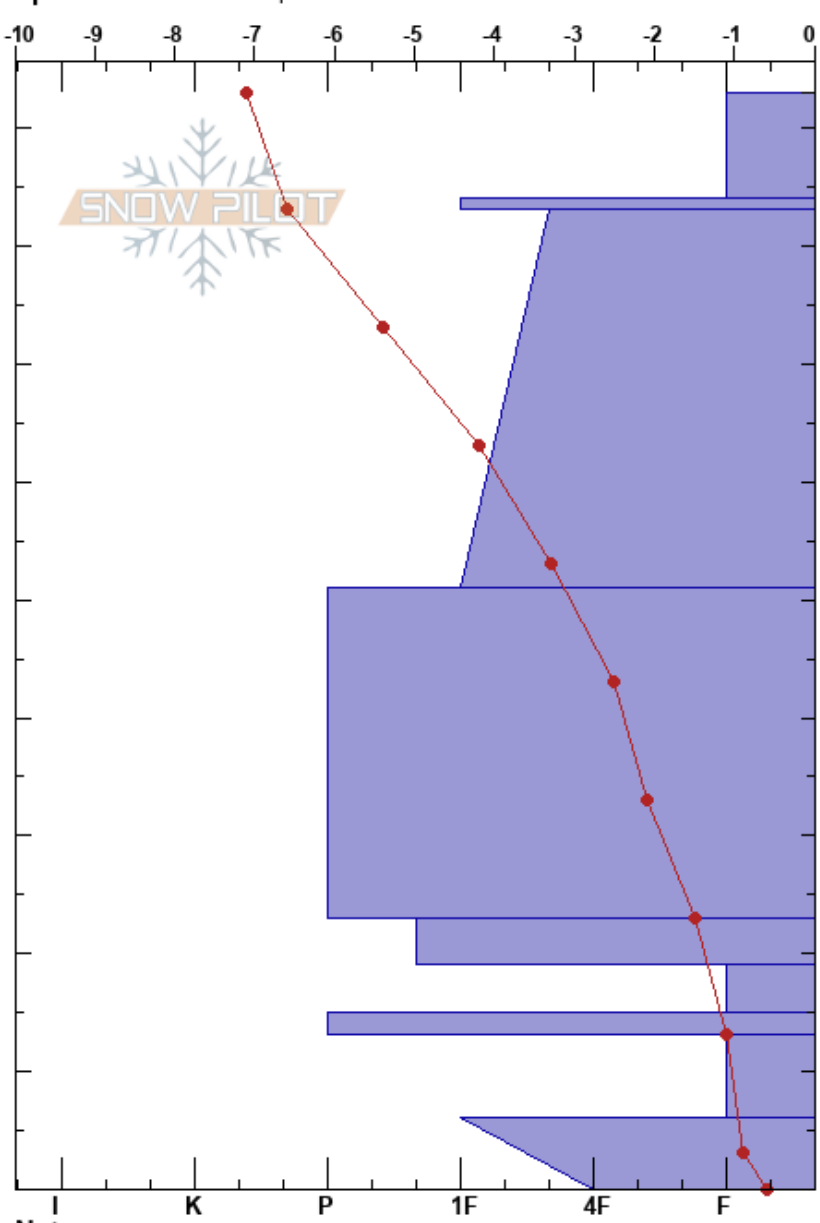

NW face Panorama Dome
 Eastern Sierra Nevada CA
 Elevation: 8763 ft
 Aspect: NW
 Specifics: We skied slope

Brooke Maushund
 03/10/2021 - 10:00am
 Co-ord: 37.62016N, -119.00277W
 Slope Angle: 19°
 Wind Loading:

Stability: Fair

HS:93
 PF: 11

Air Temperature: -6°C
 Sky Cover: OVC
 Precipitation: S1
 Wind: SW Moderate

Layer Notes:

Form	Crystal Size	Moisture	ρ kg/m ³	Stability tests & Layer comments
*	1			
/	1-1.5	D		
⊙	1	D		← CT12, RP @84cm ← ECTN8 @84cm
•	0.5	D		
•	0.5-1	D		
•		D		
□	2	D		
⊙	1	D		
□	2.5-3	D		
⊖	1.5	D		