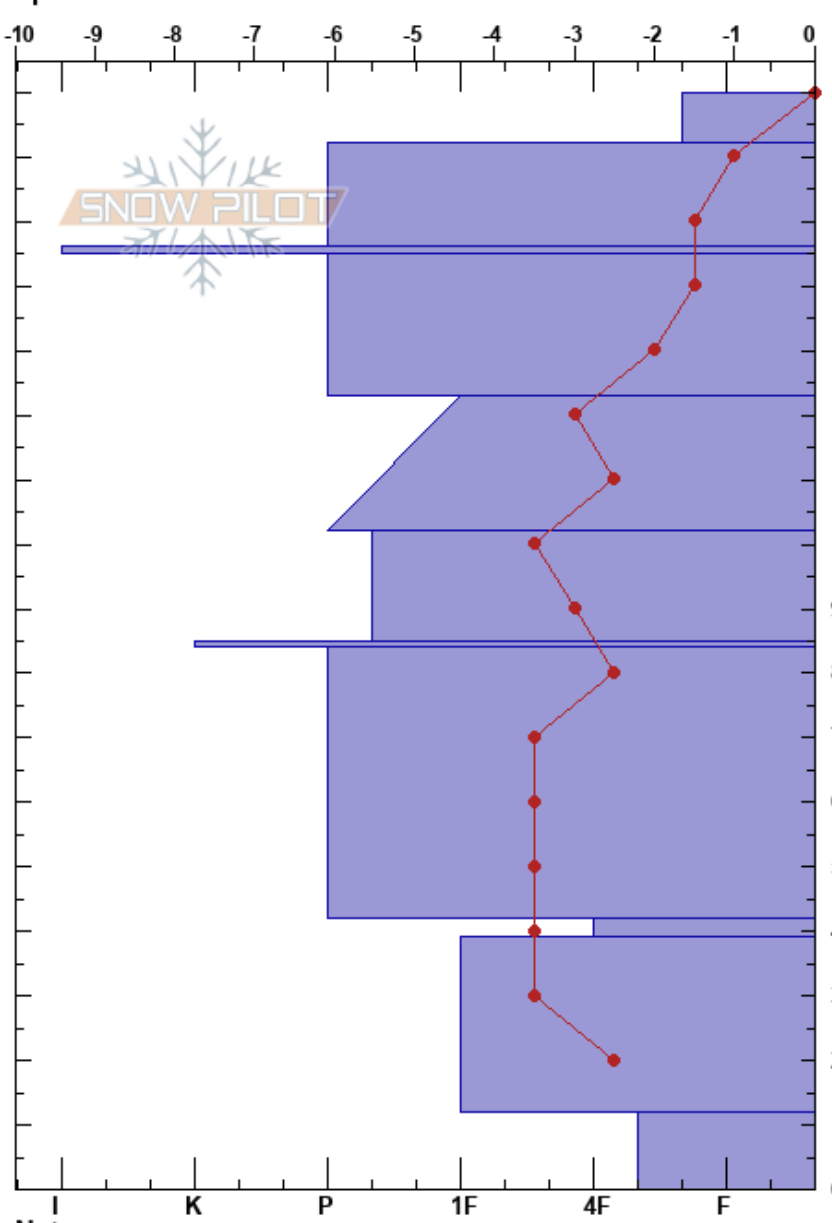

Telex Apron  
 Remarkables Range  
 New Zealand  
**Elevation:** 1840 m  
**Aspect:** SE  
**Specifics:**

Joseph Ganley  
 28/08/2017 - 10:00  
**Co-ord:** -45.06355N, 168.80455W  
**Slope Angle:** 38°  
**Wind Loading:** no

**Stability:**  
**Air Temperature:** 1°C  
**Sky Cover:** FEW  
**Precipitation:** NO  
**Wind:** Calm

**HS:** 170  
**PF:** 15  
**Layer Notes:**

Form	Crystal		$\rho$ kg/m <sup>3</sup>	Stability tests & Layer comments
	Size	Moisture		
∩	1			
•	0.3			
=				
•	0.3			← CT25, RP @136cm
•	0.5			
•	0.5			
⊖	1			
⊖	0.5			
⊖	2			
⊖	1			
∧	3			

**Notes:** Pit dug by Joe and Marcus. Dug under 'Telex' chute, out of SAB.