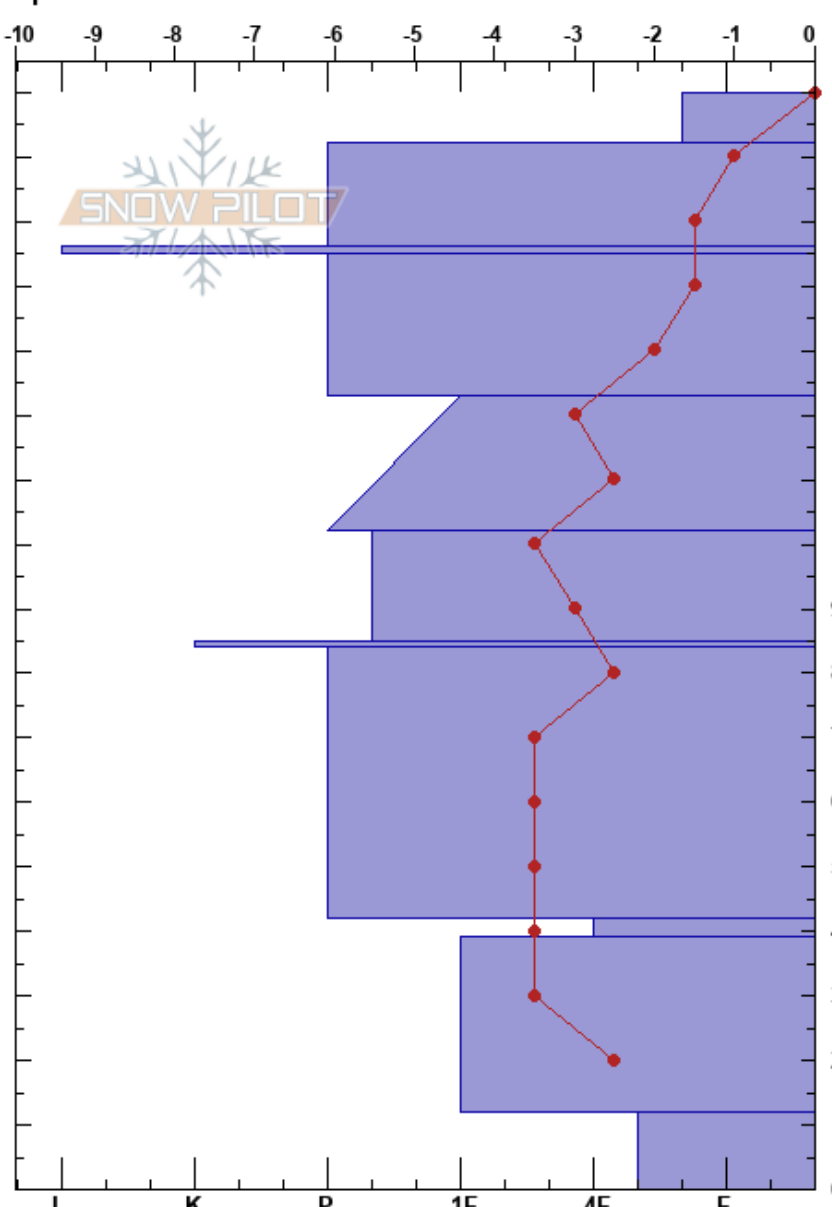

Telex Apron  
 Remarkables Range  
 New Zealand  
**Elevation:** 1840 m  
**Aspect:** SE  
**Specifics:**

Joseph Ganley  
 28/08/2017 - 10:00  
**Co-ord:** -45.06355N, 168.80455W  
**Slope Angle:** 38°  
**Wind Loading:** no

**Stability:**  
**Air Temperature:** 1°C  
**Sky Cover:** FEW  
**Precipitation:** NO  
**Wind:** Calm

**HS:** 170  
**PF:** 15  
**Layer Notes:**

Form	Crystal		Moisture	$\rho$ kg/m <sup>3</sup>	Stability tests & Layer comments
	Size				
∞	1				
•	0.3				
=					
•	0.3				← CT25, RP @136cm
•	0.5				
•	0.5				
⊖	1				
⊖	0.5				
⊖	2				
⊖	1				
∧	3				

**Notes:** Pit dug by Joe and Marcus. Dug under 'Telex' chute, out of SAB.