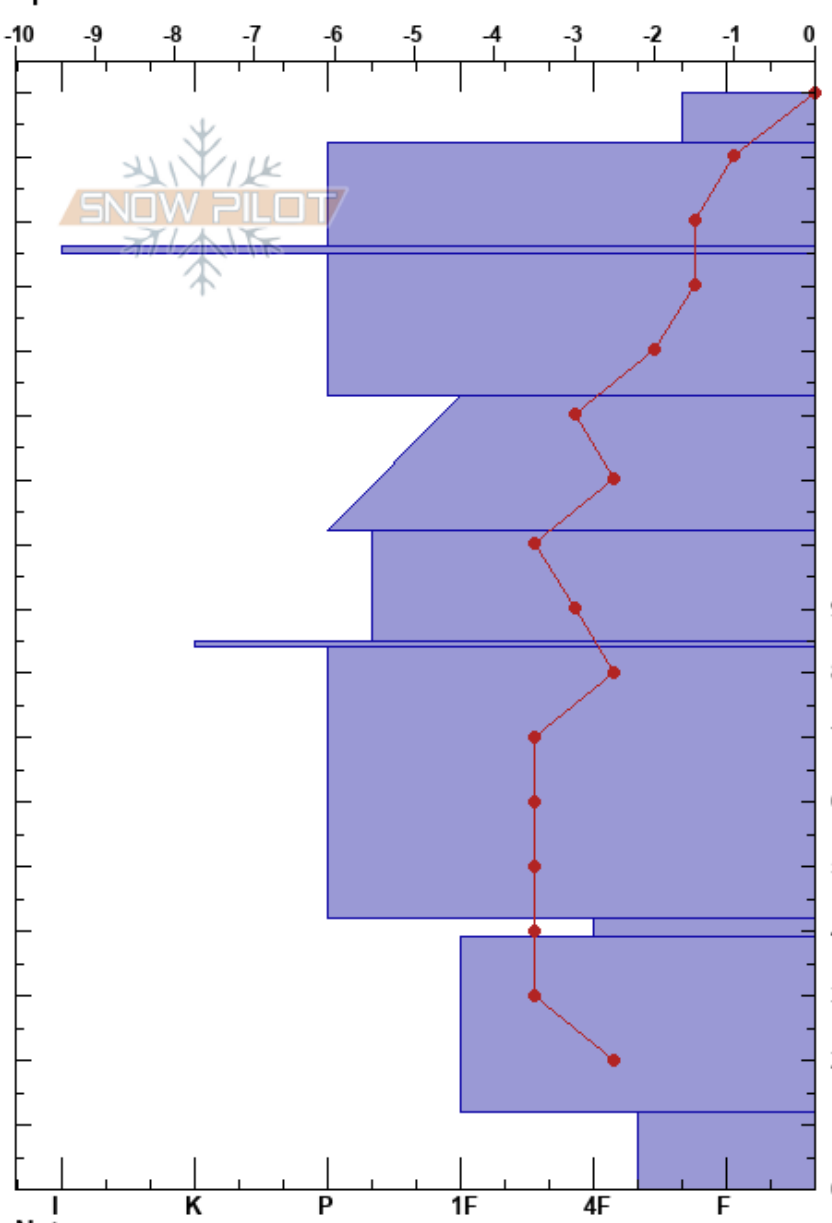

Telex Apron
 Remarkables Range
 New Zealand
Elevation: 1840 m
Aspect: SE
Specifics:

Joseph Ganley
 28/08/2017 - 10:00
Co-ord: -45.06355N, 168.80455W
Slope Angle: 38°
Wind Loading: no

Stability:
Air Temperature: 1°C
Sky Cover: FEW
Precipitation: NO
Wind: Calm

HS: 170
PF: 15
Layer Notes:

Form	Crystal		Moisture	ρ kg/m ³	Stability tests & Layer comments
	Size				
∞	1				
•	0.3				
=					
•	0.3				← CT25, RP @136cm
•	0.5				
•	0.5				
⊖	1				
⊖	0.5				
⊖	2				
⊖	1				
∧	3				

Notes: Pit dug by Joe and Marcus. Dug under 'Telex' chute, out of SAB.