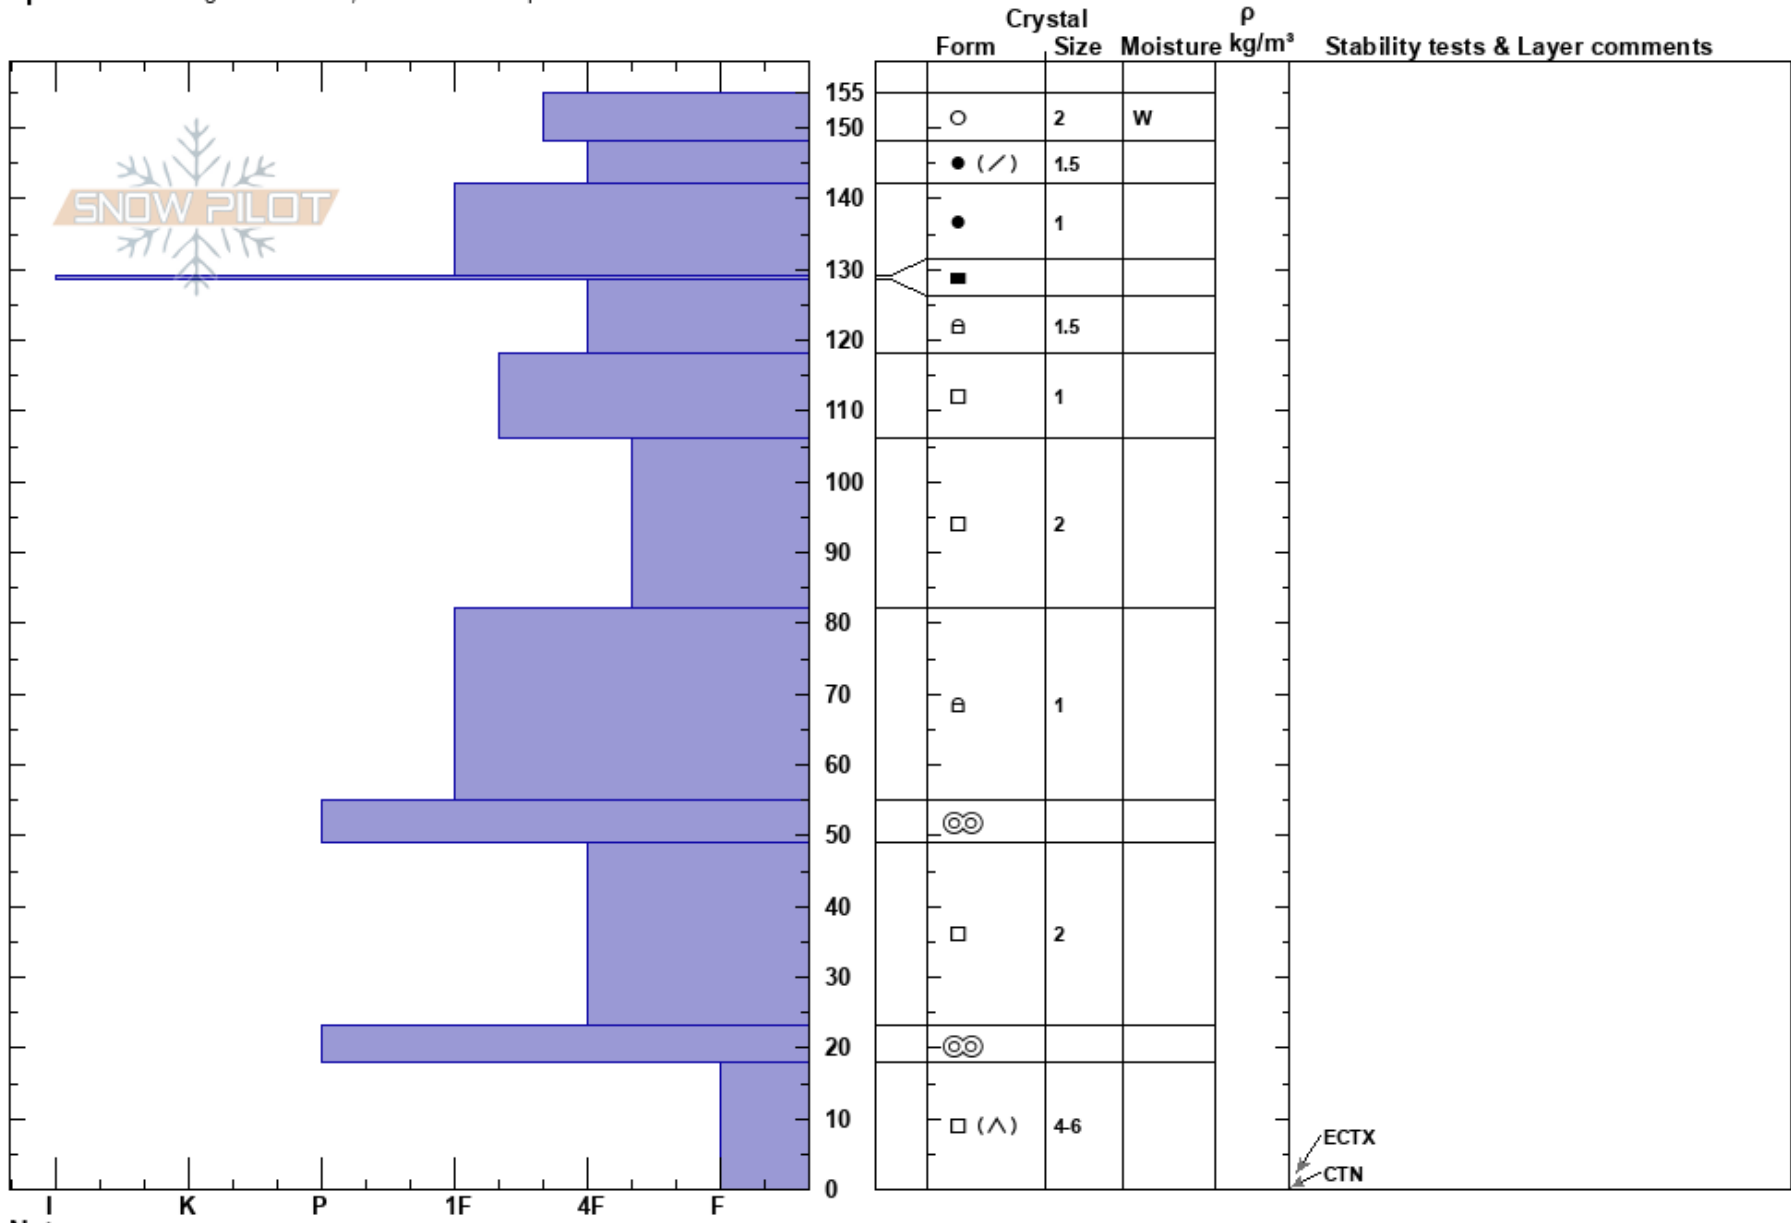

Hanging Snowfield  
 Bridger Range  
 MT  
**Elevation:** 8250 ft  
**Aspect:** 142°  
**Specifics:** Pit dug in a Ski Area; Ski tracks on slope

Bridger Bowl  
 03/02/2021 - 1:30pm  
**Co-ord:** 45.80087N, -110.93181W  
**Slope Angle:** 36°  
**Wind Loading:** no

**Stability:**  
**Air Temperature:** HS: 155  
**Sky Cover:** SCT  
**Precipitation:** NO  
**Wind:** S Light Breeze  
**PF:** 7  
**Layer Notes:**

**Notes:** Todd and Ella.