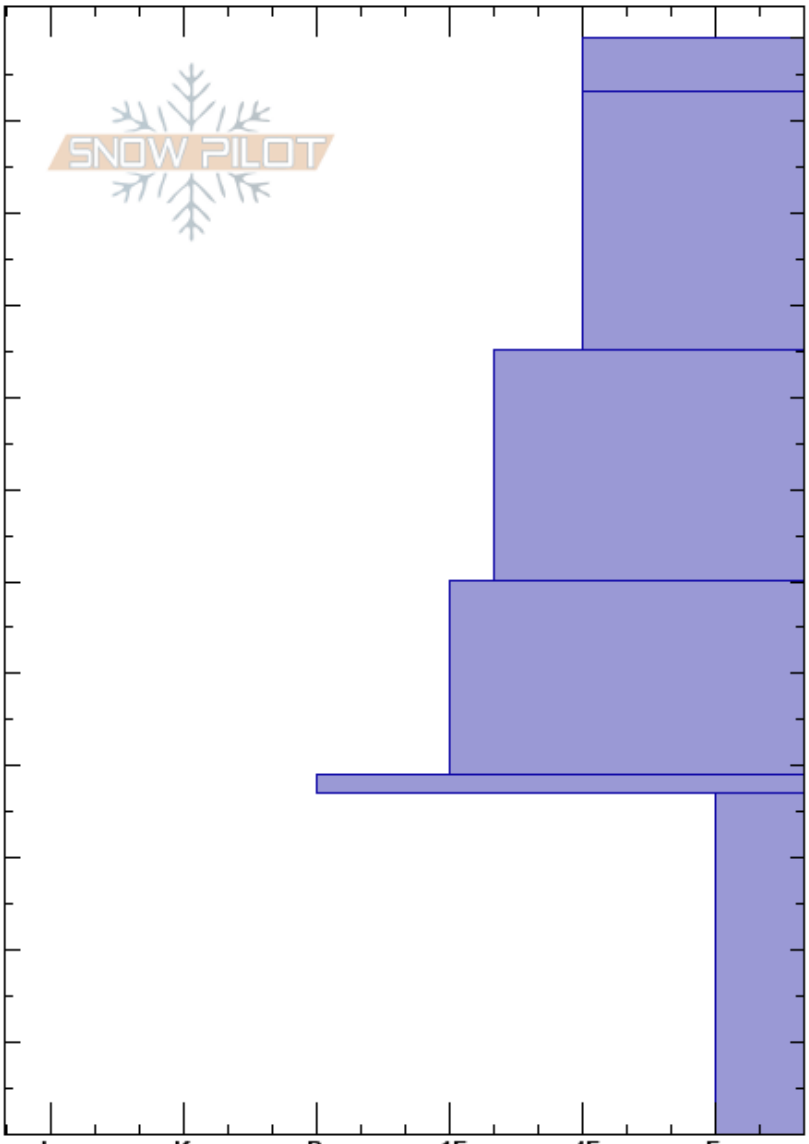

Golden Triangle  
 Bridger Range  
 MT  
 Elevation: 8750 ft  
 Aspect: 148°  
 Specifics: Pit dug in a Ski Area; Ski tracks on slope

Bridger Bowl  
 03/01/2021 - 2:45pm  
 Co-ord: 45.80234N, -110.93363W  
 Slope Angle: 38°  
 Wind Loading: previous

Stability:  
 Air Temperature:  
 Sky Cover: CLR  
 Precipitation: NO  
 Wind: Calm

HS: 119  
 PF: 60  
 Layer Notes:

Depth (cm)	Crystal		Moisture	$\rho$ kg/m <sup>3</sup>	Stability tests & Layer comments
	Form	Size			
119	○	2	w		
100	/	1.5			
70	⊖	1			
50	⊖	0.5-1			
40	⊙⊙				
20	□	3-5			
10					← CT29, Q2 @10cm
0					← ECTX