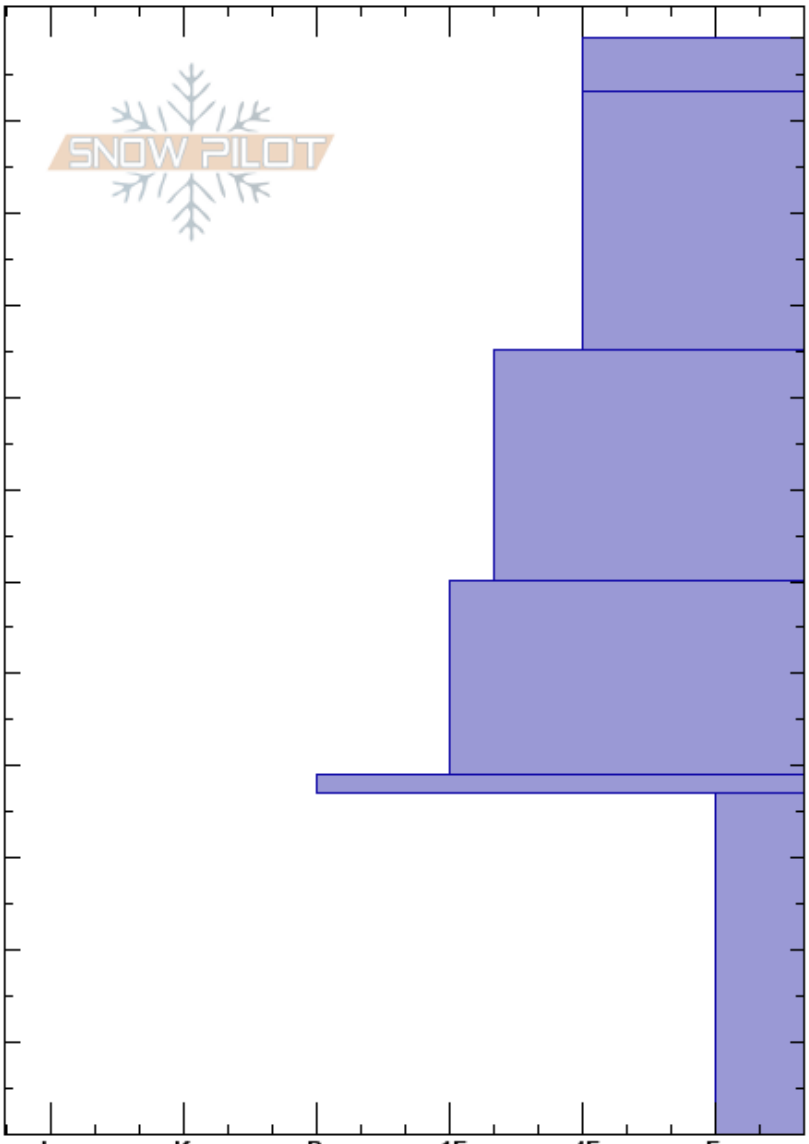

Golden Triangle  
 Bridger Range  
 MT  
 Elevation: 8750 ft  
 Aspect: 148°  
 Specifics: Pit dug in a Ski Area; Ski tracks on slope

Bridger Bowl  
 03/01/2021 - 2:45pm  
 Co-ord: 45.80234N, -110.93363W  
 Slope Angle: 38°  
 Wind Loading: previous

Stability: **HS: 119**  
 Air Temperature: **PF: 60**  
 Sky Cover: CLR  
 Precipitation: NO  
 Wind: Calm

Layer Notes:

Height (ft)	Crystal		$\rho$ kg/m <sup>3</sup>	Stability tests & Layer comments
	Form	Size		
119	○	2	W	
110				
100	/	1.5		
90				
80				
70	⊖	1		
60				
50	⊖	0.5-1		
40	⊙⊙			
30				
20	□	3-5		
10				← CT29, Q2 @10cm
0				← ECTX