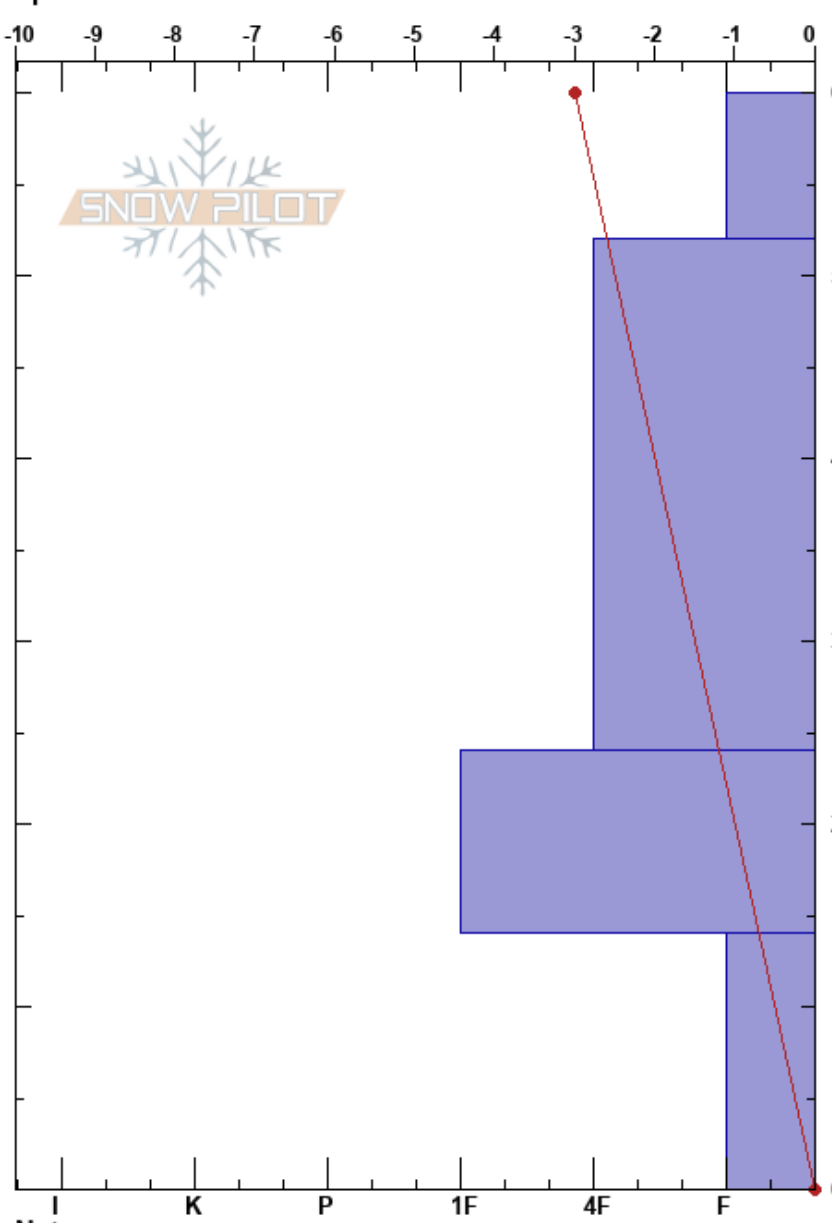

AAS instructor trainin
 Chugach Range
 AK
 Elevation: 294 m
 Aspect: N
 Specifics:

Robert Bowler
 11/22/2020 - 1:00pm
 Co-ord: 60.78928N, -149.21665W
 Slope Angle: 5°
 Wind Loading:

Stability:
 Air Temperature: 26°C
 Sky Cover: SCT
 Precipitation: NO
 Wind: Calm

Layer Notes:

HS:60

PF: 20

PS: 4

Form	Crystal		ρ kg/m ³	Stability tests & Layer comments
	Size	Moisture		
+				
•				
○				← CT13, Q2 @25cm ← ECTP11, Q2 @25cm ← STM @24cm
□				

Notes: