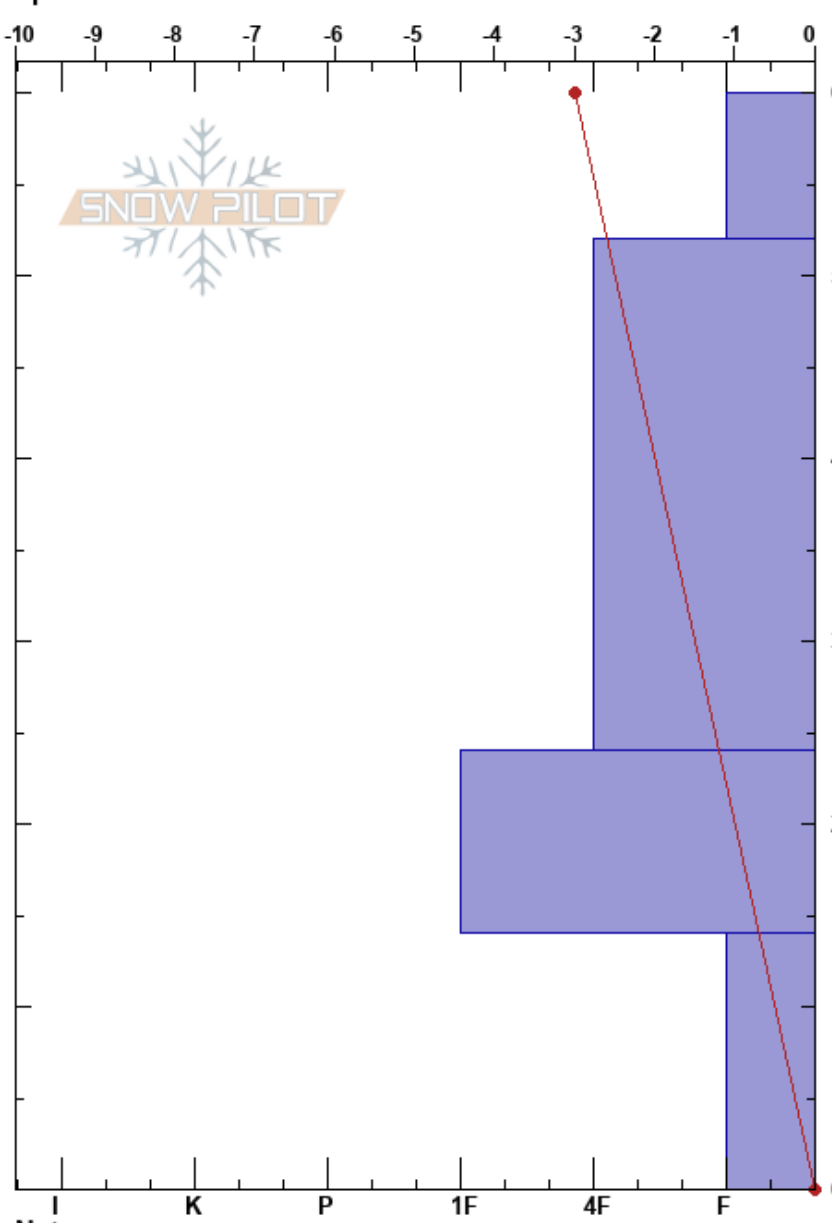

AAS instructor trainin  
 Chugach Range  
 AK  
 Elevation: 294 m  
 Aspect: N  
 Specifics:

Robert Bowler  
 11/22/2020 - 1:00pm  
 Co-ord: 60.78928N, -149.21665W  
 Slope Angle: 5°  
 Wind Loading:

Stability:  
 Air Temperature: 26°C  
 Sky Cover: SCT  
 Precipitation: NO  
 Wind: Calm

Layer Notes:

HS:60

PF: 20

PS: 4

Form	Crystal		$\rho$ kg/m <sup>3</sup>	Stability tests & Layer comments
	Size	Moisture		
+				
•				
○				← CT13, Q2 @25cm ← ECTP11, Q2 @25cm ← STM @24cm
□				

Notes: