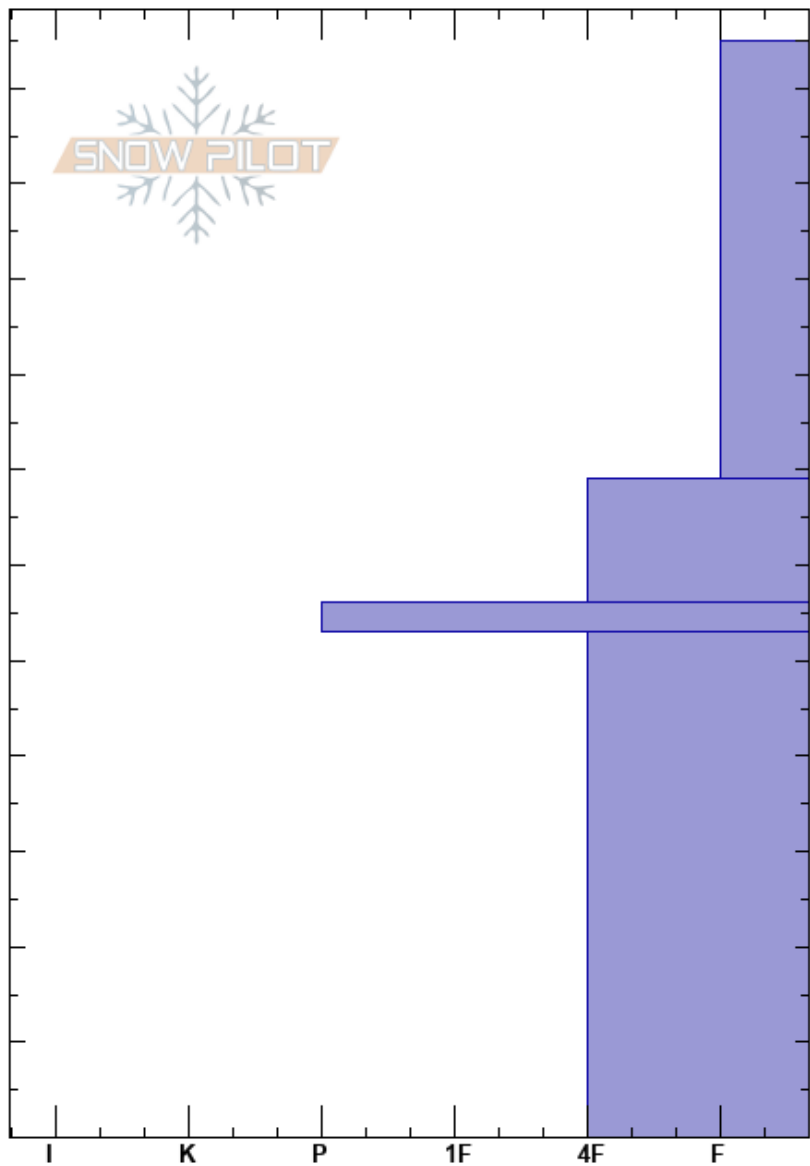

Cone Pit
 Mt Bachelor Area
 OR
 Elevation: 7671 ft
 Aspect: NE

kiana payne
 02/28/2021 - 9:00am
 Co-ord: 43.98615N, -121.67788W
 Slope Angle: 20°
 Wind Loading: yes

Stability: HS: 115
 Air Temperature: 23°F PF: 20
 Sky Cover: CLR PS: 10
 Precipitation: NO
 Wind: W Calm

Layer Notes:

Specifics: Practice Pit; Pit dug in a Ski Area; Pit is representative of backcountry; Ski tracks on slope; We skied slope

Crystal Form	Size	Moisture	ρ kg/m ³	Stability tests & Layer comments
				← CT5, PC @105cm
				← ECTN16 @100.5cm
				← CT20, PC @96cm
.	1-2			
				← ECTN24 @82cm
				← CT22 @71cm
.	1-2			
=	1-2			
.	1-2			
				← ECTX