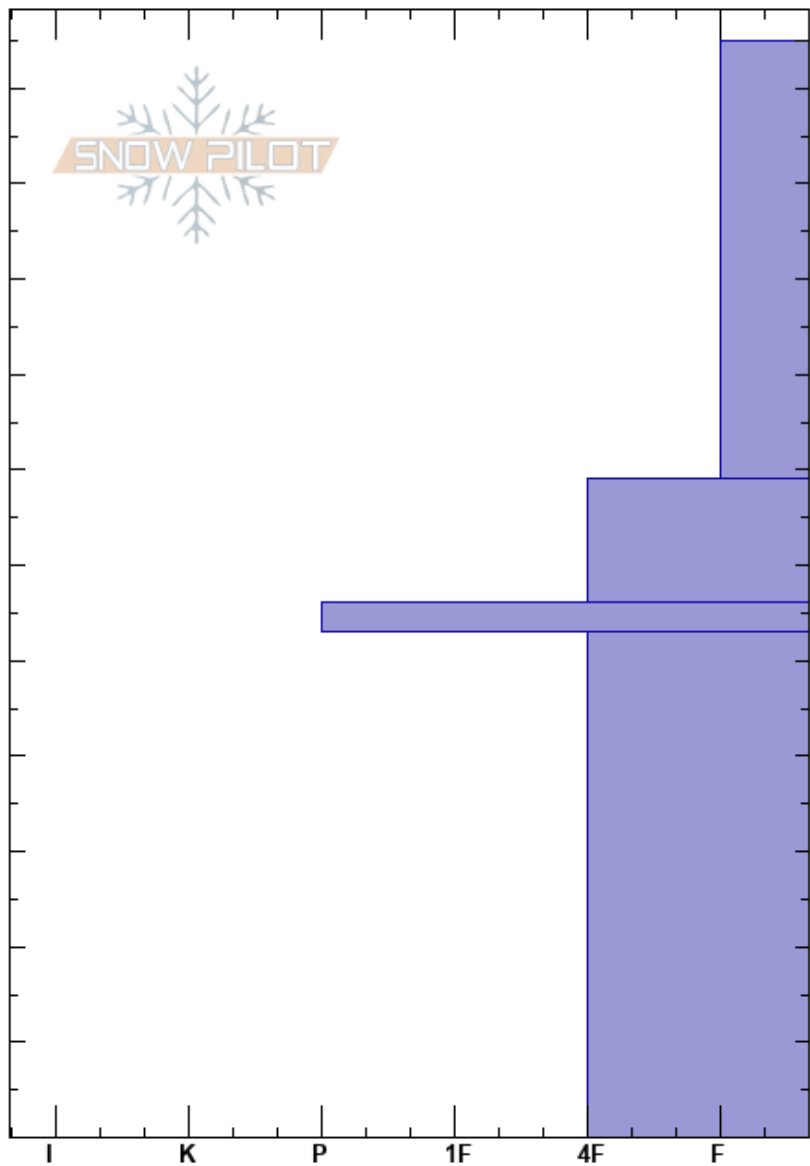

Cone Pit
 Mt Bachelor Area
 OR
 Elevation: 7671 ft
 Aspect: NE

kiana payne
 02/28/2021 - 9:00am
 Co-ord: 43.98615N, -121.67788W
 Slope Angle: 20°
 Wind Loading: yes

Stability: HS: 115
 Air Temperature: 23°F PF: 20
 Sky Cover: CLR PS: 10
 Precipitation: NO
 Wind: W Calm

Layer Notes:

Specifics: Practice Pit; Pit dug in a Ski Area; Pit is representative of backcountry; Ski tracks on slope; We skied slope

Crystal Form	Size	Moisture	ρ kg/m ³	Stability tests & Layer comments
				← CT5, PC @105cm
				← ECTN16 @100.5cm
				← CT20, PC @96cm
.	1-2			← ECTN24 @82cm
				← CT22 @71cm
•	1-2			
=	1-2			
•	1-2			
				← ECTX