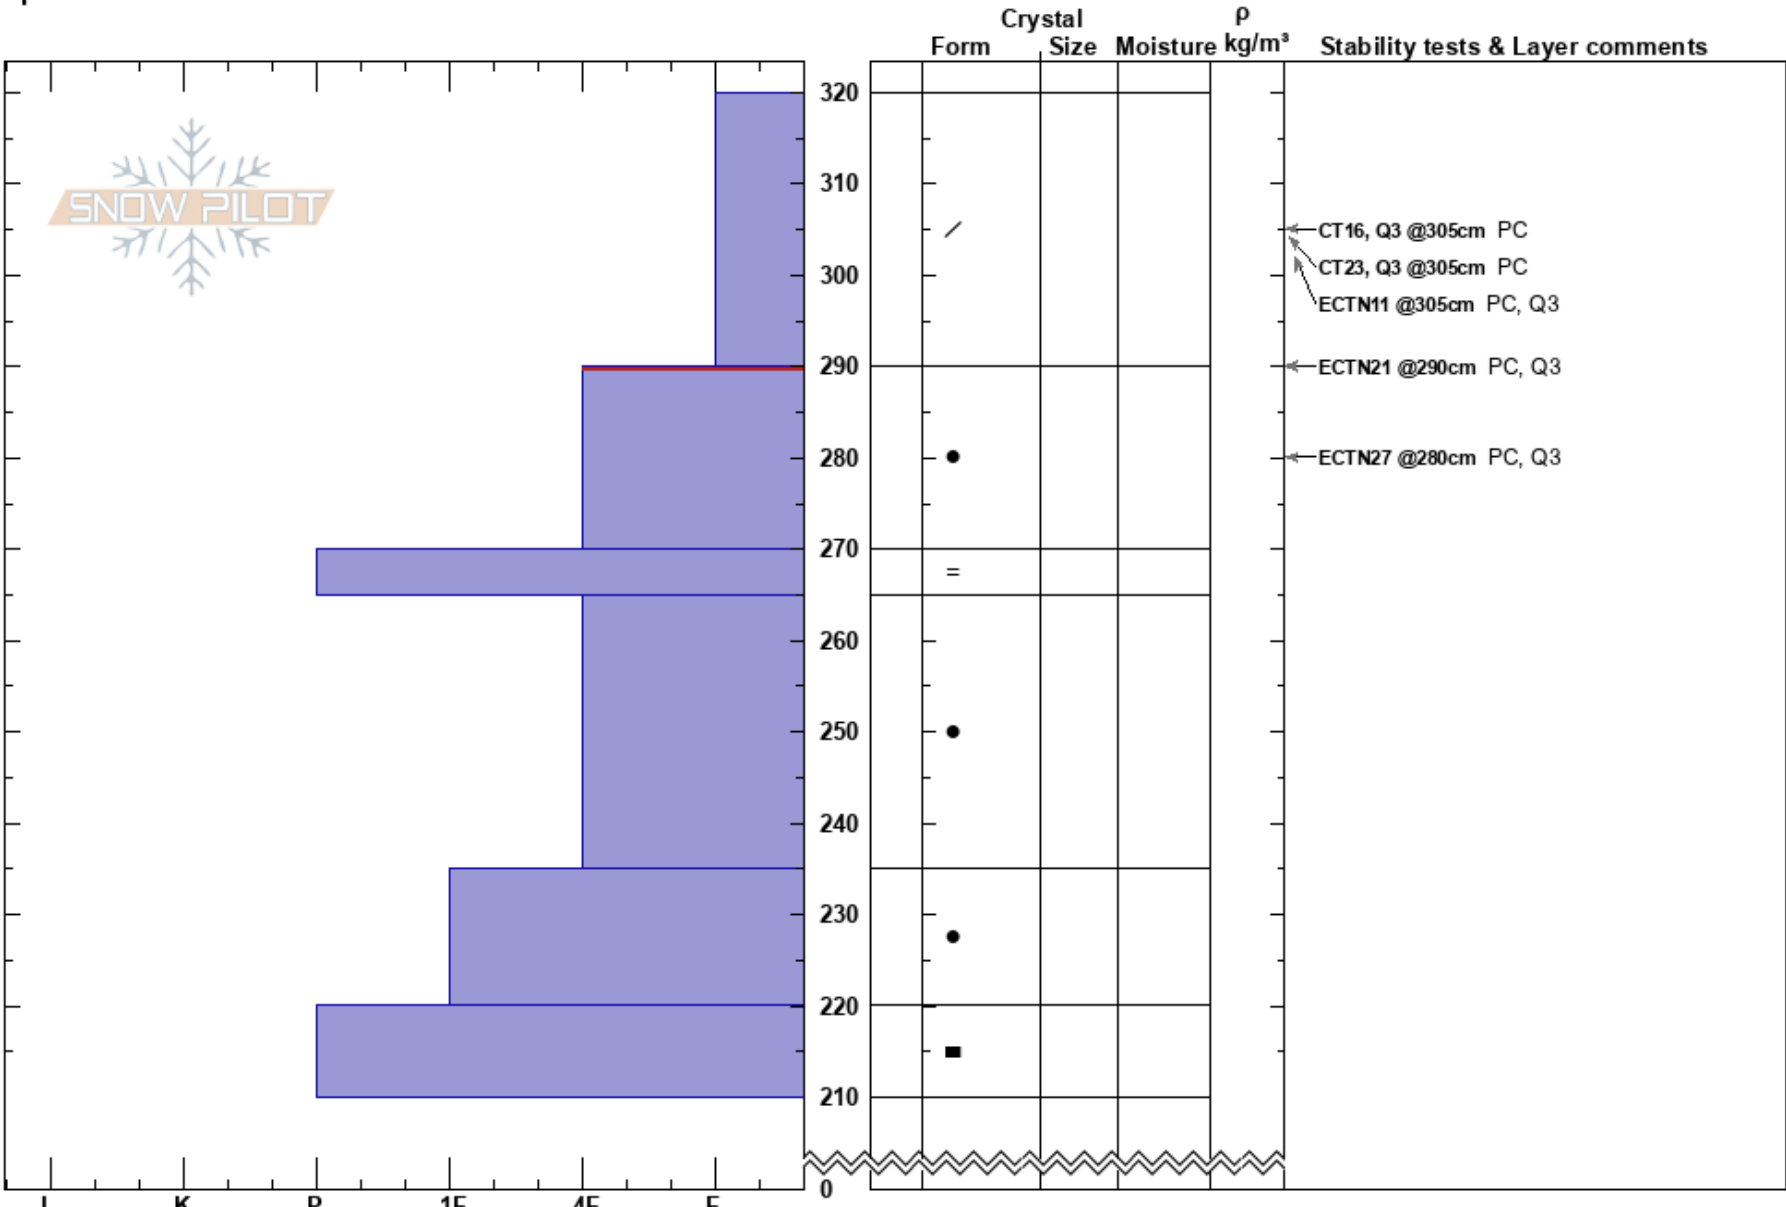

OSU TRAL AVY REC 1  
 Mt Bachelor Area  
 OR  
 Elevation: 6962 ft  
 Aspect: SW  
 Specifics:

George Kane  
 02/28/2021 - 11:30am  
 Co-ord: 43.99921N, -121.68972W  
 Slope Angle: 26°  
 Wind Loading:

Stability: **HS:320**  
 Air Temperature: 0.6°C **PF: 20** 290-270cm: Problematic layer  
 Sky Cover: CLR **PS: 10**  
 Precipitation: NO  
 Wind: Calm

Notes: