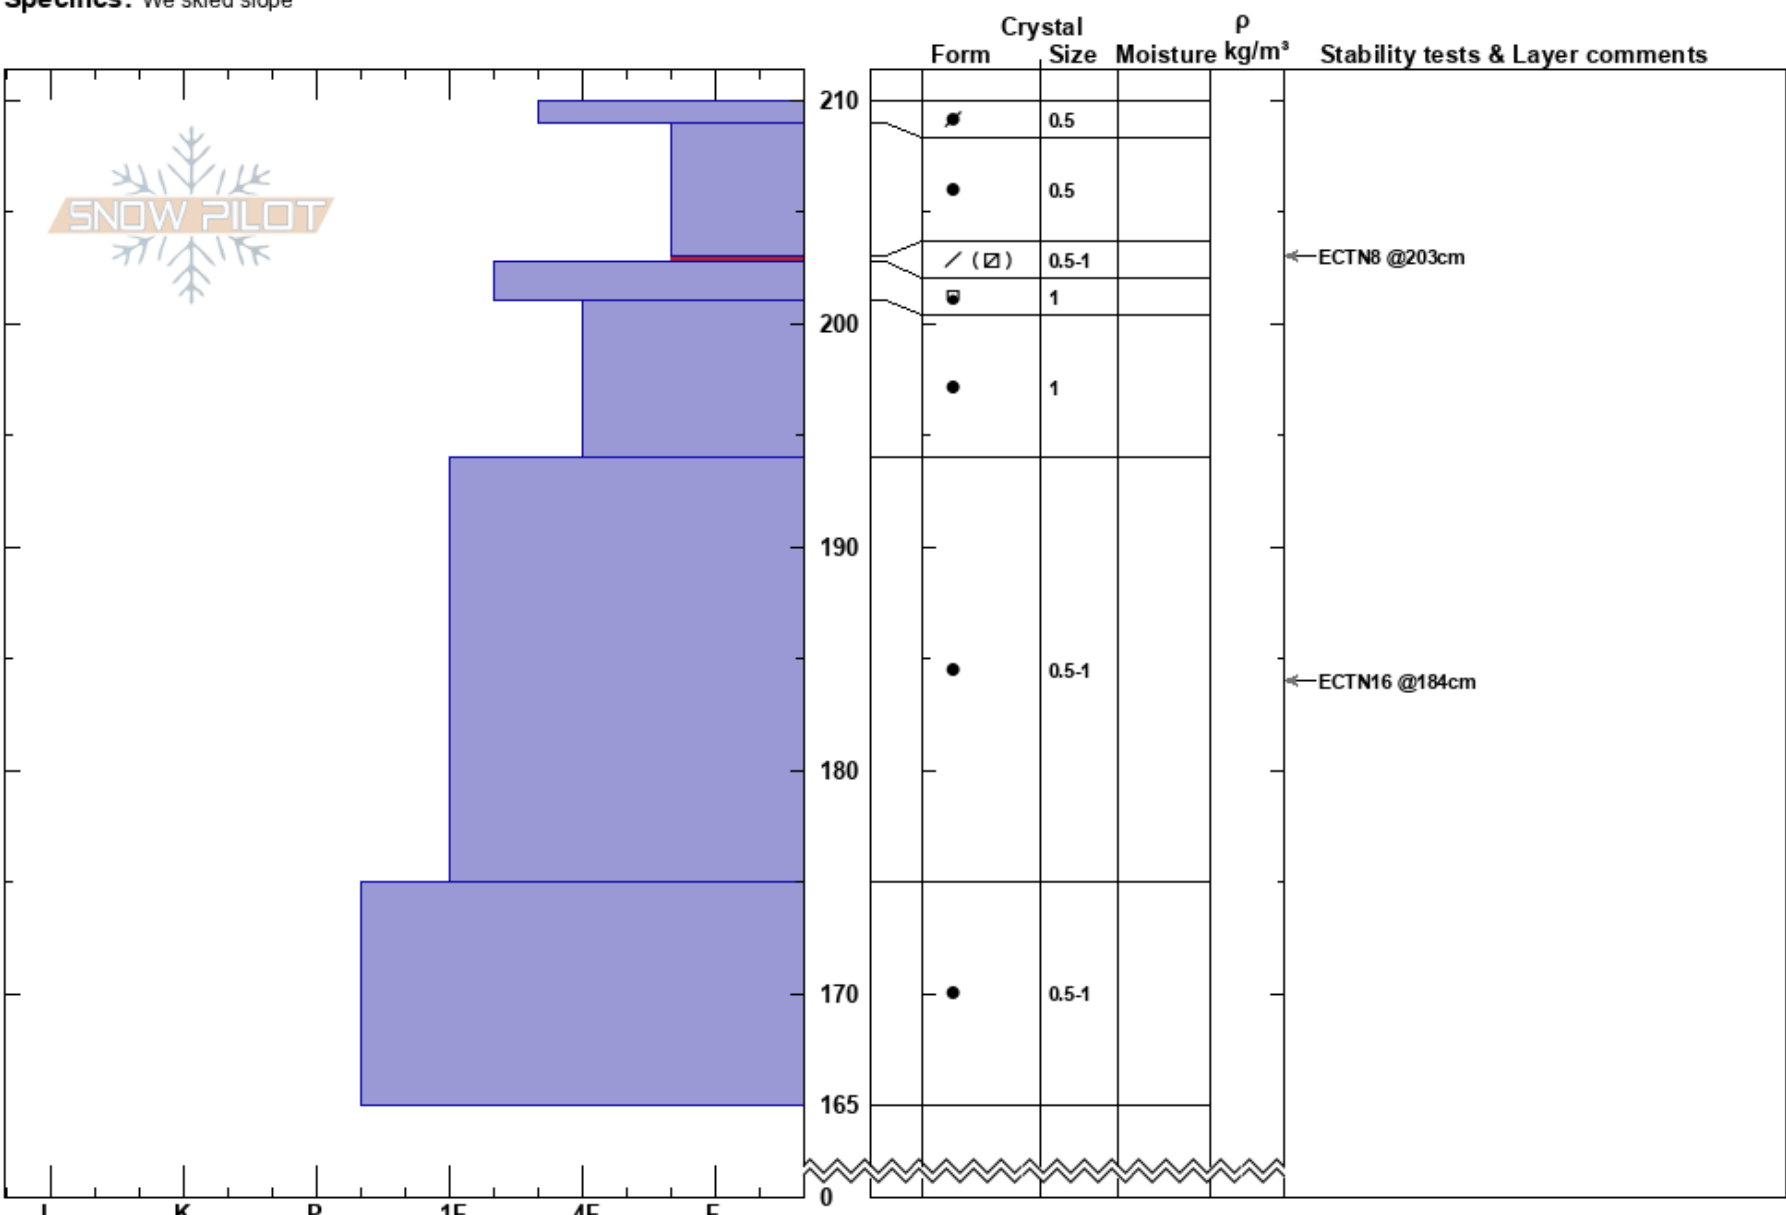

Slab Cliffs
 Carson Range
 NV
Elevation: 9446 ft
Aspect: 354°
Specifics: We skied slope

Brandon Schwartz
 03/02/2021 - 10:45am
Co-ord: 39.30223N, -119.95369W
Slope Angle: 28°
Wind Loading: no

Stability:
Air Temperature:
Sky Cover: SCT
Precipitation: NO
Wind: SW Light Breeze

HS: 210
PF: 10
PS: 5
 203-202.8cm: Problematic layer

Notes: Pit dug in below treeline terrain.