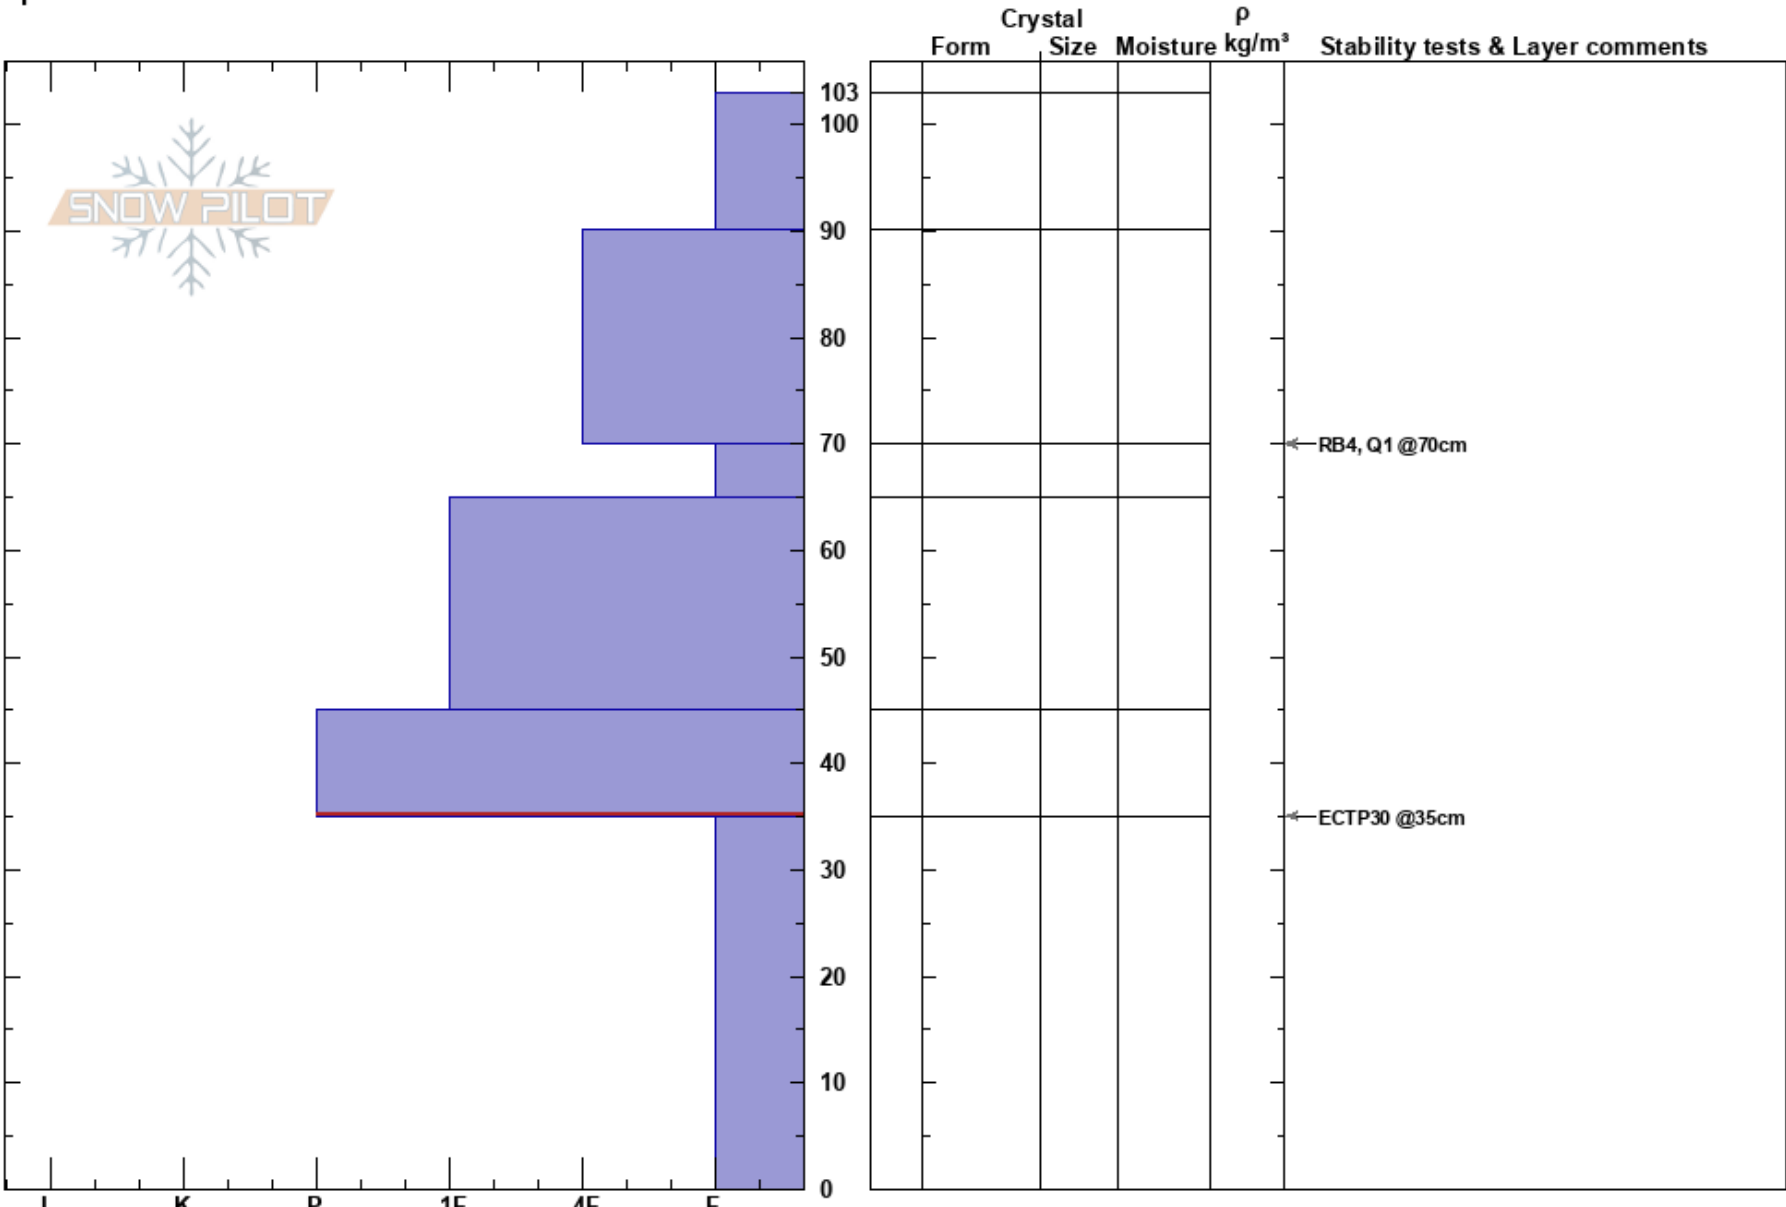

Mt Holly Tushar
 Southwest Utah
 UT
 Elevation: 10243 ft
 Aspect: W
 Specifics:

LANCE HAMBLIN
 02/27/2021 - 11:45am
 Co-ord: 38.33958N, -112.37489W
 Slope Angle: 20°
 Wind Loading: no

Stability:
 Air Temperature: 8°F
 Sky Cover: SCT
 Precipitation: S-1
 Wind: NW Moderate

HS: 103
 PF: 10 45-35cm: Problematic layer
 PS: 5

Notes: wind sheltered opening in the trees and very low angel slope. Felt large collapse prior to ECT. So the result of ECT may inflate actual stability.