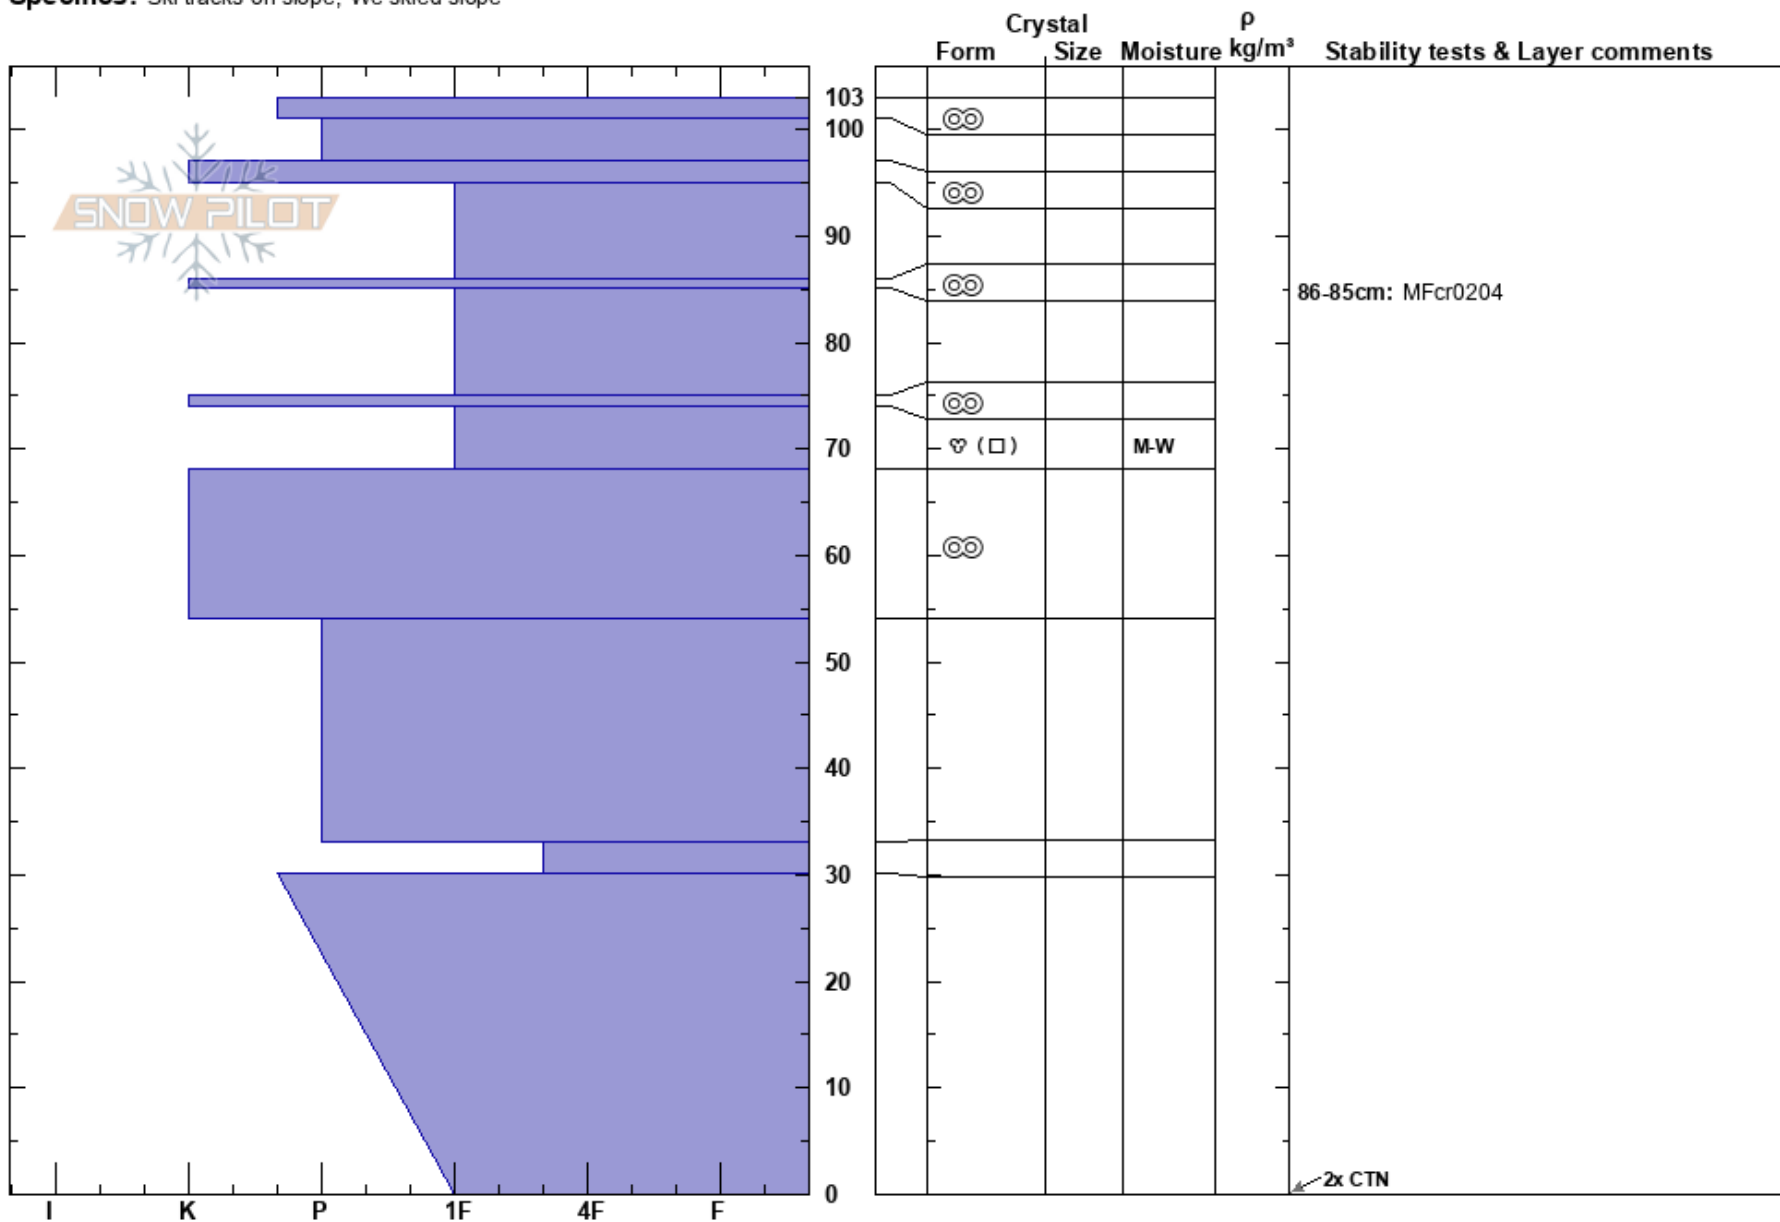

20190227 HappoS AST2 Camille Logeay-Hattori  
 HAKUBA 27/02/2019 - 11:05  
 Japan  
**Elevation:** 1895 m  
**Aspect:** SE  
**Specifics:** Ski tracks on slope; We skied slope

**Stability:** Very Good **HS:** 103  
**Air Temperature:** -7°C **PF:** 0 **86-85cm:** MFcr0204  
**Sky Cover:** BKN **PS:** 0  
**Precipitation:** NO  
**Wind:** N Light Breeze

**Notes:** Out of range result on CT, SC down 20 on MF.